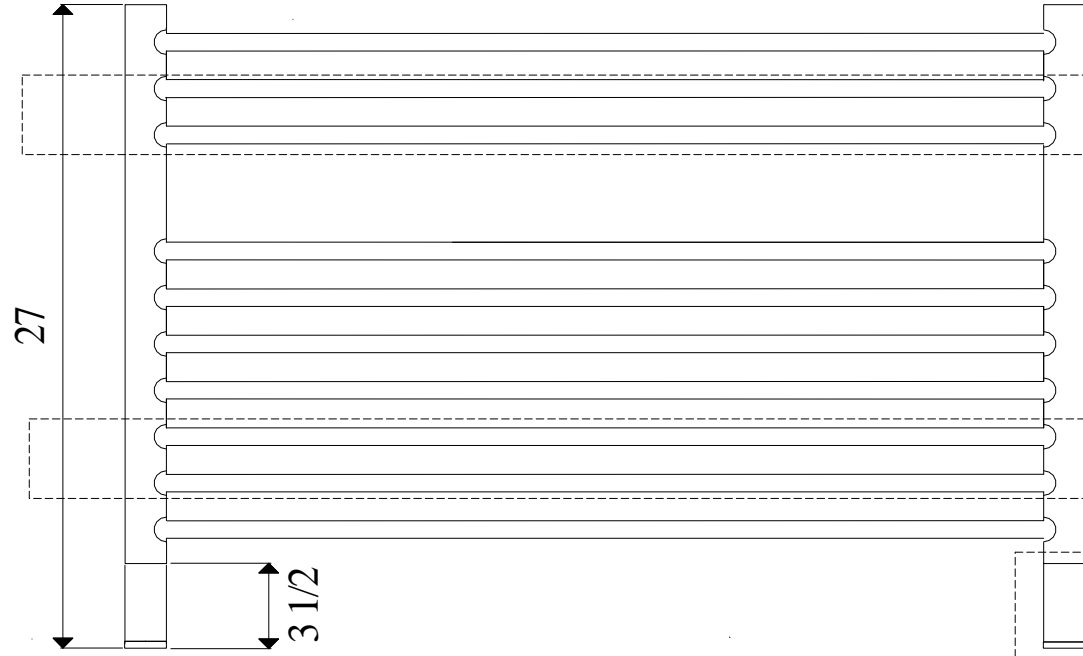

For construction with wall studs on 16 in. centers, the header is located between the studs for the right side mounting. For construction with wall studs on centers greater than 9 1/2 in. provide secure header as shown.

Wire cover tube fits into centre of cover plate which fits over single gang box

Jeeves Model L Straight

www.ambaproducts.com
Tel: 404-350-9738