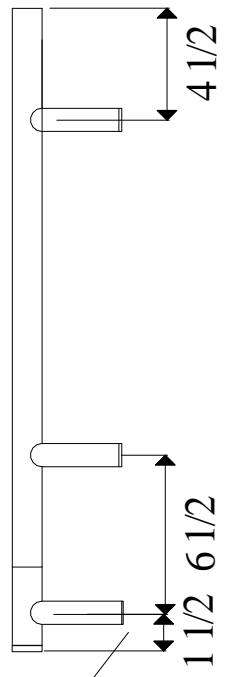

For construction with wall studs on 16 in. centers, the header is located between the studs for the right side mounting. For construction with wall studs on centers greater than 9 1/2 in. provide secure header as shown.

Wire cover tube fits into centre of cover plate which fits over single gang box

Jeeves Model L Straight

www.ambaproducts.com
Tel: 404-350-9738