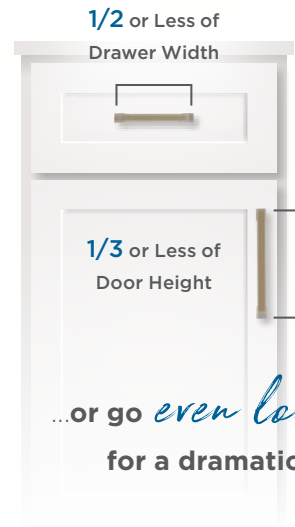

# Suggested Pairings: Cabinet Color + Hardware Finish

Take the pain out of the selection process with **suggested finish companions** for **popular cabinet colors**.

## expert tips

Reimagine the look with a variety of pull lengths.

Follow this **general rule...**

...or go *even longer* for a dramatic look.