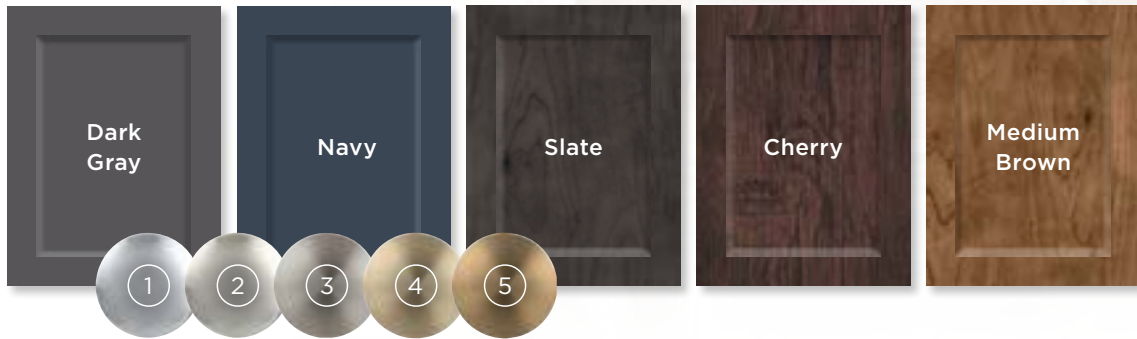

# Suggested Pairings: Cabinet Color + Hardware Finish

Take the pain out of the selection process with **suggested finish companions** for **popular cabinet colors**.

## expert tips

Reimagine the look with a variety of pull lengths.

Follow this **general rule...**

...or go *even longer* for a dramatic look.