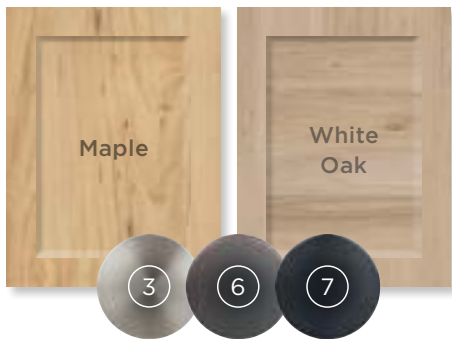

# Suggested Pairings: Cabinet Color + Hardware Finish

Take the pain out of the selection process with **suggested finish companions** for **popular cabinet colors**.

## expert tips

Reimagine the look with a variety of pull lengths.

Follow this **general rule...**

...or go *even longer* for a dramatic look.