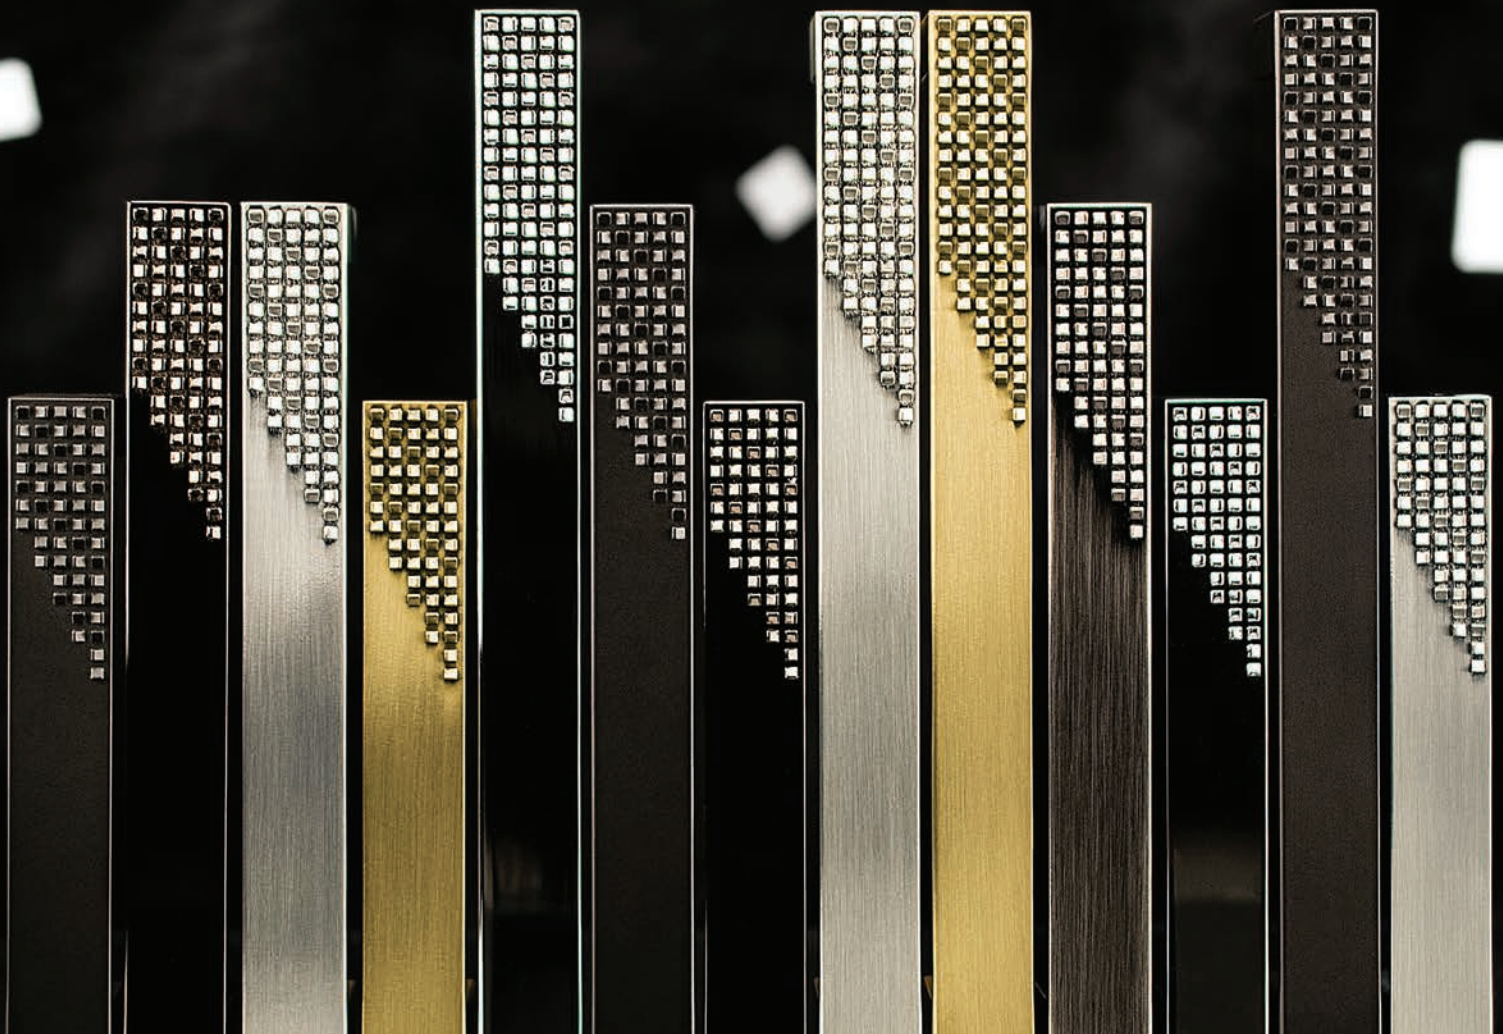

NEW

 **Berenson**™

ROQUE

Prominent buildings of bustling cities are designed with windows that glimmer in the sun by day, and illuminated with lights at night, acting as a beacon to ingenuity.

A busy grid of alternating slants on the knobs and pulls of the Roque collection are inspired by these structures, each square reflecting light in a different way.

The dash of texture brings depths to contemporary kitchens, drawing second looks and admiration.

ROQUE

Roque is a **contemporary** collection and can be found in the **Uptown Appeal** series.

Offered in **six different finishes** the hardware of this collection will bring interest to every design.

The pulls of Roque can be found in CC sizes of 96mm, 128mm, 160mm, 224mm and a 12in. appliance pull.

View the knob option in all available finishes on the next page.

Roque Available Finishes

Black Nickel