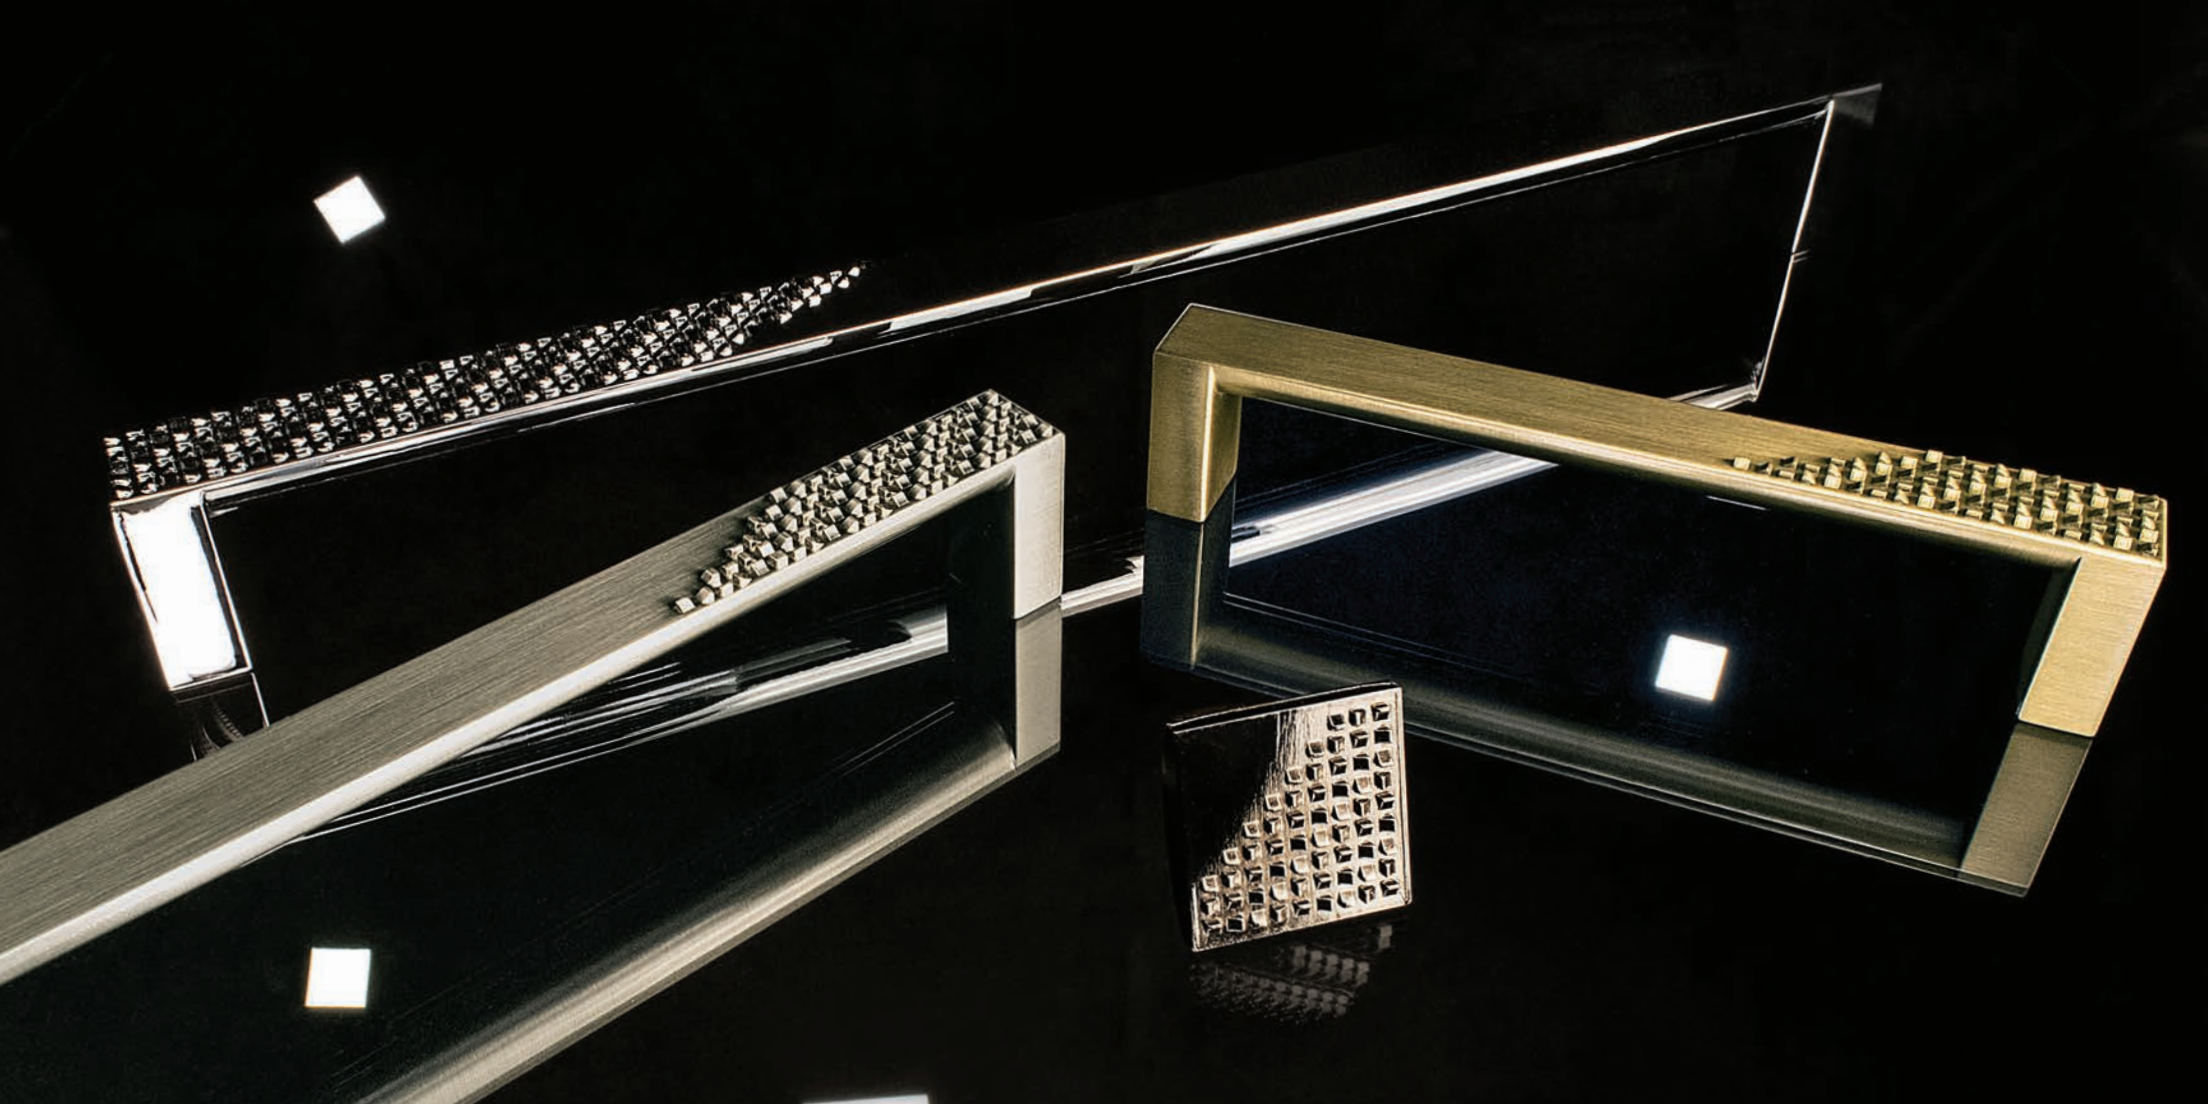

NEW

 **Berenson**™

ROQUE

Prominent buildings of bustling cities are designed with windows that glimmer in the sun by day, and illuminated with lights at night, acting as a beacon to ingenuity.

A busy grid of alternating slants on the knobs and pulls of the Roque collection are inspired by these structures, each square reflecting light in a different way.

The dash of texture brings depths to contemporary kitchens, drawing second looks and admiration.

ROQUE

Roque is a **contemporary** collection and can be found in the **Uptown Appeal** series.

Offered in **six different finishes** the hardware of this collection will bring interest to every design.

The pulls of Roque can be found in CC sizes of 96mm, 128mm, 160mm, 224mm and a 12in. appliance pull.

View the knob option in all available finishes on the next page.

Roque Available Finishes

Black Nickel