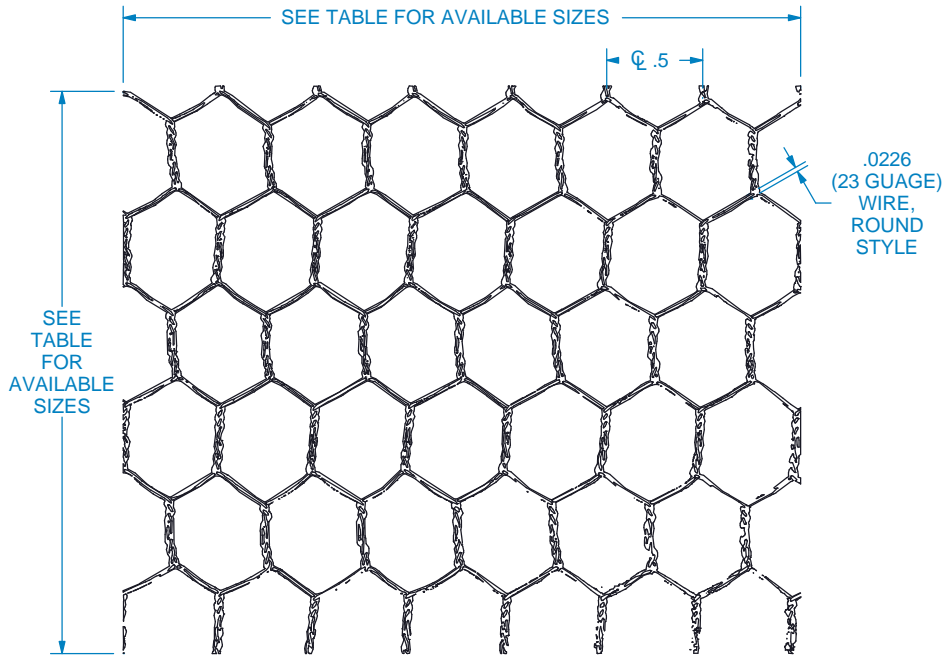

NAME	PART NUMBER	SIZE
.5" CHICKEN WIRE	0136481220T-1	34 X 48
.5" CHICKEN WIRE	0136241220T-1	34 X 24
.5" CHICKEN WIRE	0118481220T-1	17 X 48
.5" CHICKEN WIRE SAMPLE	01SMPL1220T-1	4 X 4

Furniture Findings®
by Brown Wood, Inc.
est. 2018

REVISION HISTORY		
REV	REV DATE	DESCRIPTION

TOLERANCES	
WIDTH	± .03125"
THICKNESS	± .03125"
LENGTH	± .0625"
ANGULAR	± x.x°
PROFILE	± x.xxx"
Use General Tolerances Unless Noted	

MATERIALS AND FINISHES	
PLEASE VISIT OUR WEBSITE FOR A COMPLETE LIST. www.brownwoodinc.com 1-800-328-5858	
NOTES:	
Do not scale. Use dimensions only. All dimensions are in inches unless noted	

TITLE: .5" CHICKEN WIRE	
NOMINAL SIZE SEE TABLE	
DWG #: 01-1220T-1	REV:
DATE: 5/10/2022	SCALE: 1:1