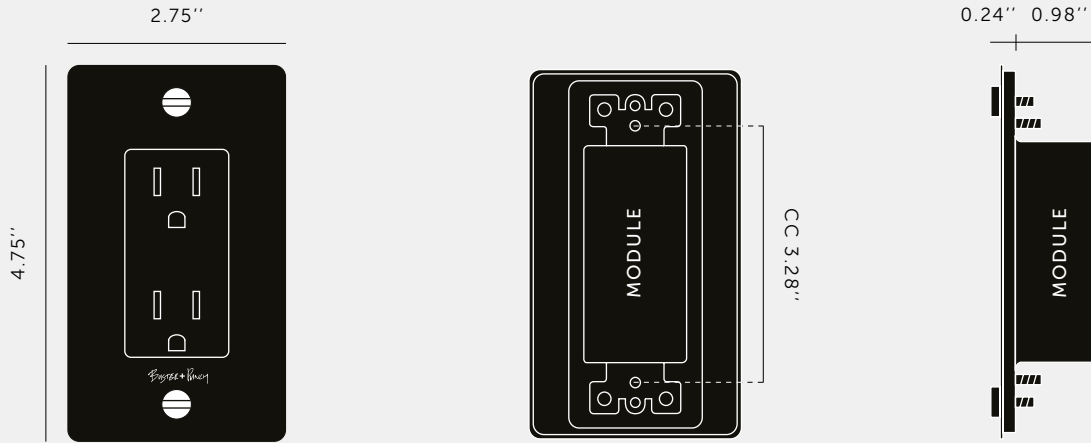

[info. **MEASUREMENTS.**]

[info. **SPECIFICATIONS.**]

Our Metal Electricity range has solid stainless steel plates, in our signature white, steel, brass, smoked bronze and black finishes.

Module: NXM-02252 / NXM-14253 (TR15-DC)
Style: Duplex 5-15R Outlet
Outlet: 125V AC / 60HZ / 15A
Class 1 outlet / Must be earthed. Tamper proof.
Certification: cULus listed

[info. **FINISH & SKU NUMBERS.**]

[finish.]	[US.]
● White	NSC-143079
● Steel	NSC-07396
● Brass	NSC-05395
● Smoked Bronze	NSC-09399
● Black	NSC-023078

[info. **CARE INSTRUCTIONS.**]

Wipe with damp cloth with no loose hairs, avoid using any chemicals. All finishes are prone to aging.

[info. **CERTIFICATION.**]

Plates: Underwriters Laboratories cULus listed for use throughout North America.

Duplex Outlet: Underwriters Laboratories cULus listed number for use throughout North America

---

[please. **NOTE.**]

DISCLAIMER: Always consult a trade professional when installing this duplex outlet. Buster + Punch is not responsible for the usage or feasibility of installation requirements. This product is not suitable for damp or wet environments.