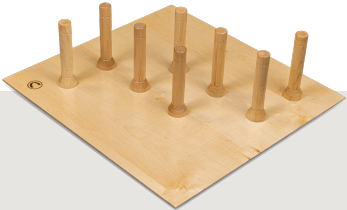

## MagnaBase Deep Drawer Organizer

Transform your drawer organization with the **MagnaBase Deep Drawer Organizer**, a sleek, versatile solution for modern storage. Unlike traditional pegboard systems, MagnaBase introduces a revolutionary design with a concealed steel base paired with magnetic pegs. The pegs easily anchor to the base plate, allowing you to position and reposition them effortlessly to meet your unique storage needs.

The polished, seamless finish not only enhances the organizer's appearance but also ensures that your items remain scratch-free and secure. Whatever kitchenware you need to store safely, MagnaBase offers **unmatched flexibility and elegance.**