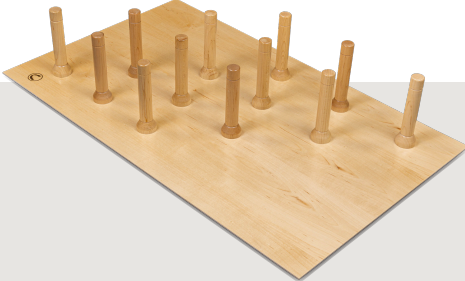

MAGBASE33PF
33" w x 19-7/8" d, maple veneer, 12 maple pegs (1-1/2" dia x 6" h)