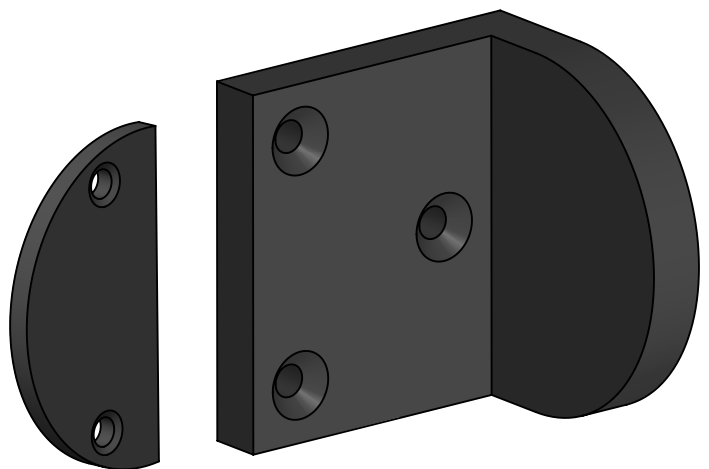

Coastal
B R O N Z E
50-250

46mm
1-7/8"

50mm
Ø 2"

All the products are handmade and may vary slightly from stated dimensions. Drawings for planning and illustration purposes only.

P: 877-227-6603 W: www.CoastalBronze.com E: Sales@CoastalBronze.com