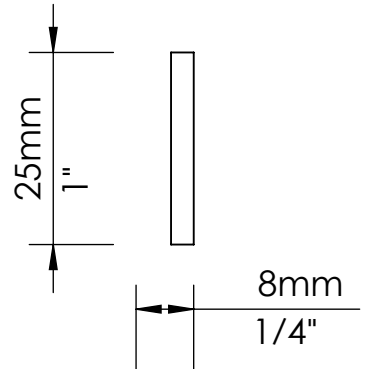

Coastal
B R O N Z E
50-250

46mm
1-7/8"

50mm
Ø 2"

All the products are handmade and may vary slightly from stated dimensions. Drawings for planning and illustration purposes only.

P: 877-227-6603 W: www.CoastalBronze.com E: Sales@CoastalBronze.com