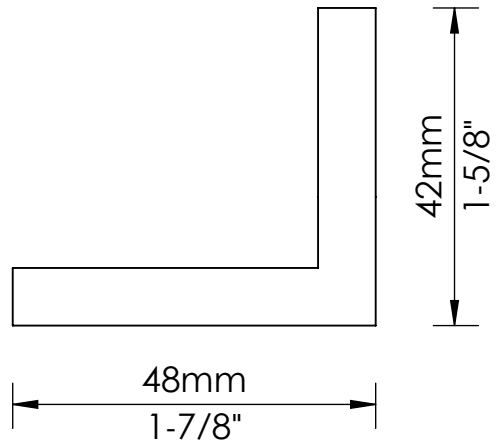

Coastal
B R O N Z E
50-250

46mm
1-7/8"

50mm
Ø 2"

All the products are handmade and may vary slightly from stated dimensions. Drawings for planning and illustration purposes only.

P: 877-227-6603 W: www.CoastalBronze.com E: Sales@CoastalBronze.com