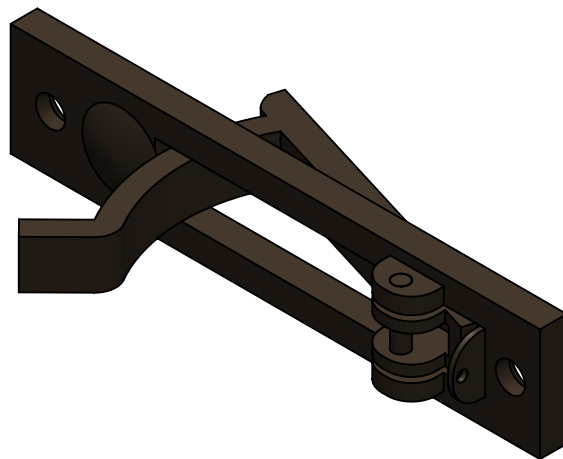

**Coastal**  
B R O N Z E  
**500-50**

All the products are handmade and may vary slightly from stated dimensions. Drawings for planning and illustration purposes only.

**P:** 877-227-6603 **W:** [www.CoastalBronze.com](http://www.CoastalBronze.com) **E:** [Sales@CoastalBronze.com](mailto:Sales@CoastalBronze.com)