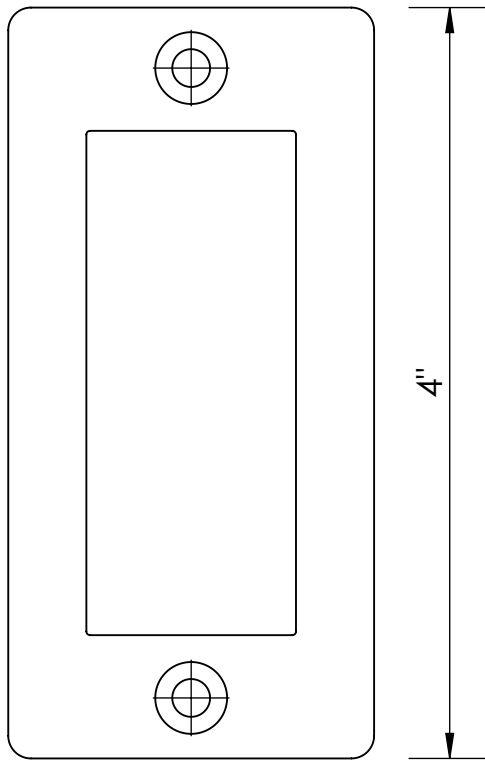

Coastal
B R O N Z E
500-57

All the products are handmade and may vary slightly from stated dimensions. Drawings for planning and illustration purposes only.

P: 877-227-6603 **W:** www.CoastalBronze.com **E:** Sales@CoastalBronze.com