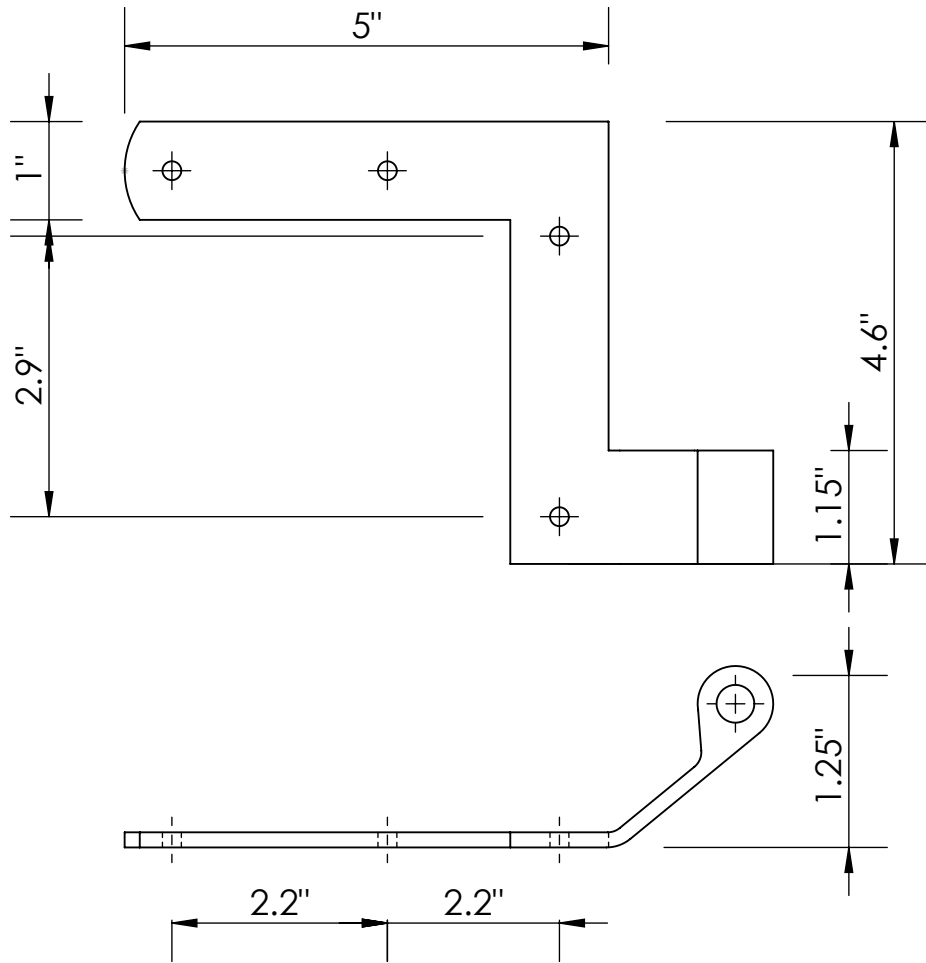

70-600-LH_RH

All the products are handmade and may vary slightly from stated dimensions. Drawings for planning and illustration purposes only.

P: 877-227-6603 **W:** www.CoastalBronze.com **E:** Sales@CoastalBronze.com