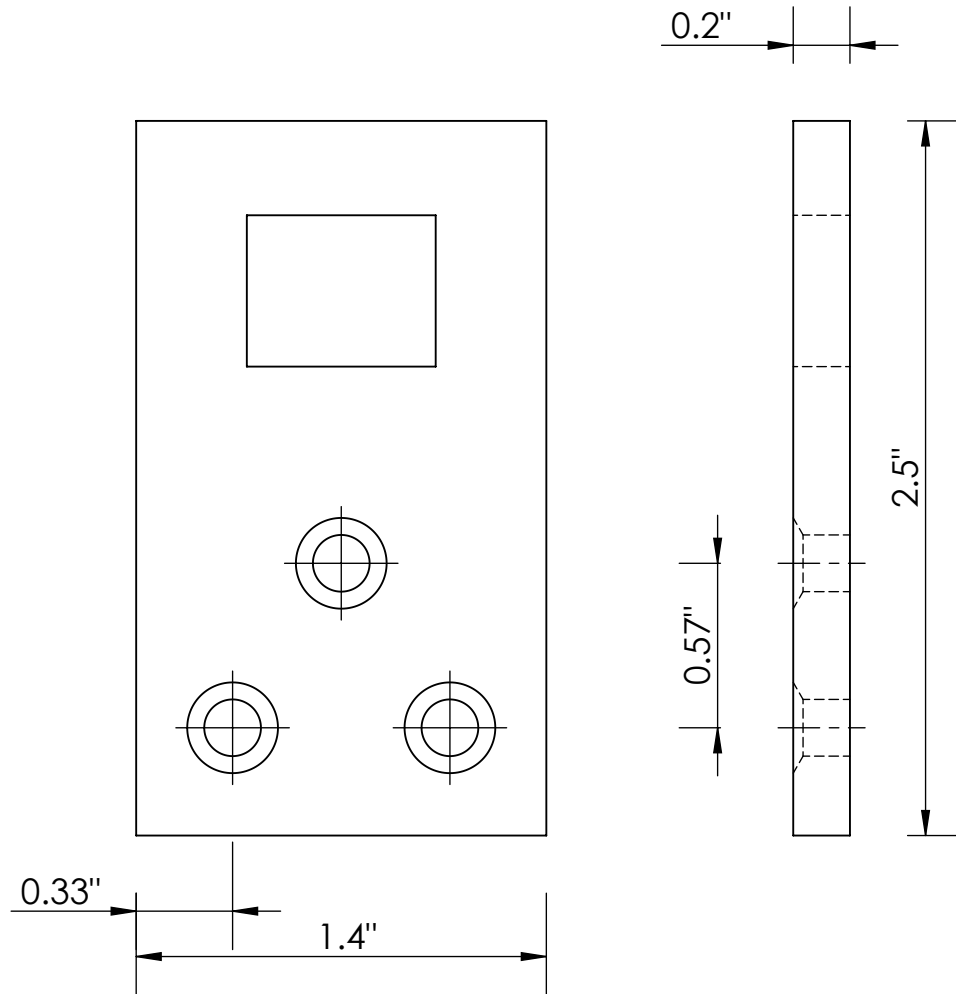

**Coastal**  
B R O N Z E  
**90-115**

All the products are handmade and may vary slightly from stated dimensions. Drawings for planning and illustration purposes only.

**P:** 877-227-6603 **W:** [www.CoastalBronze.com](http://www.CoastalBronze.com) **E:** [Sales@CoastalBronze.com](mailto:Sales@CoastalBronze.com)