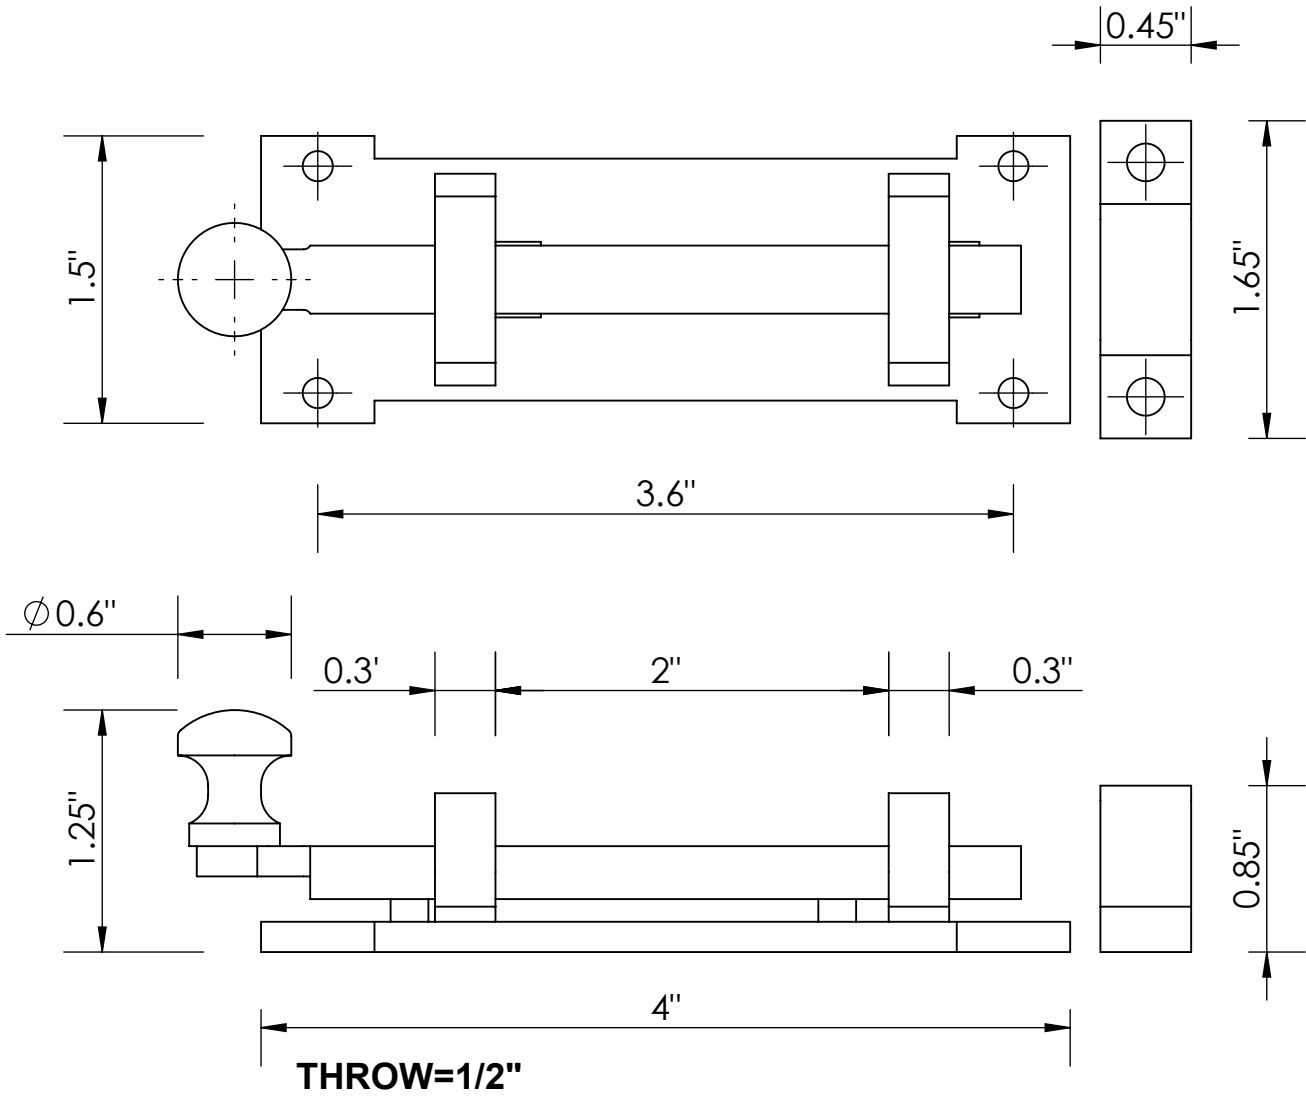

90-200

All the products are handmade and may vary slightly from stated dimensions. Drawings for planning and illustration purposes only.

P: 877-227-6603 **W:** www.CoastalBronze.com **E:** Sales@CoastalBronze.com