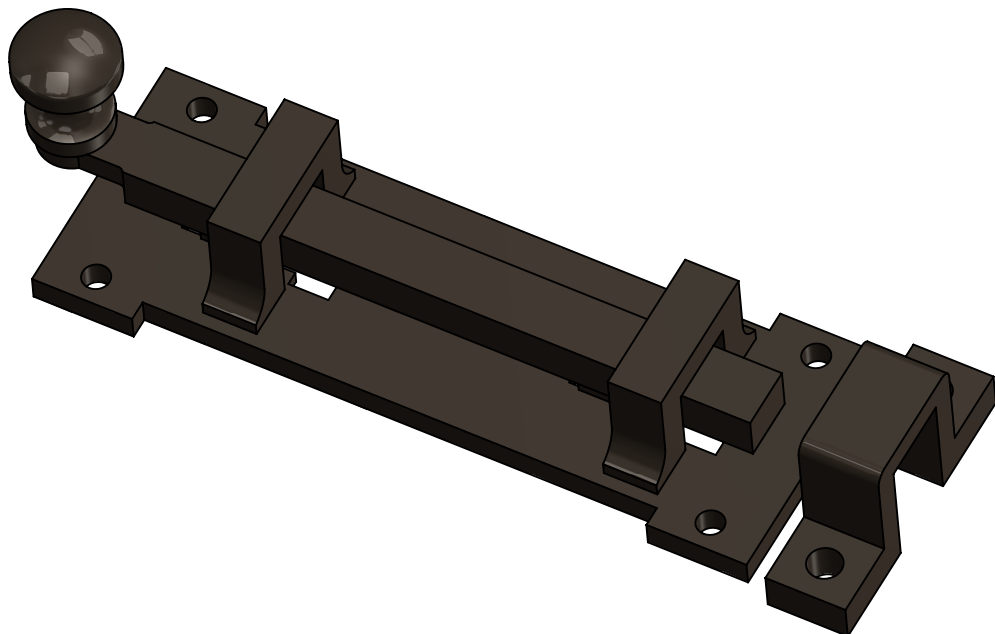

90-200

All the products are handmade and may vary slightly from stated dimensions. Drawings for planning and illustration purposes only.

P: 877-227-6603 **W:** www.CoastalBronze.com **E:** Sales@CoastalBronze.com