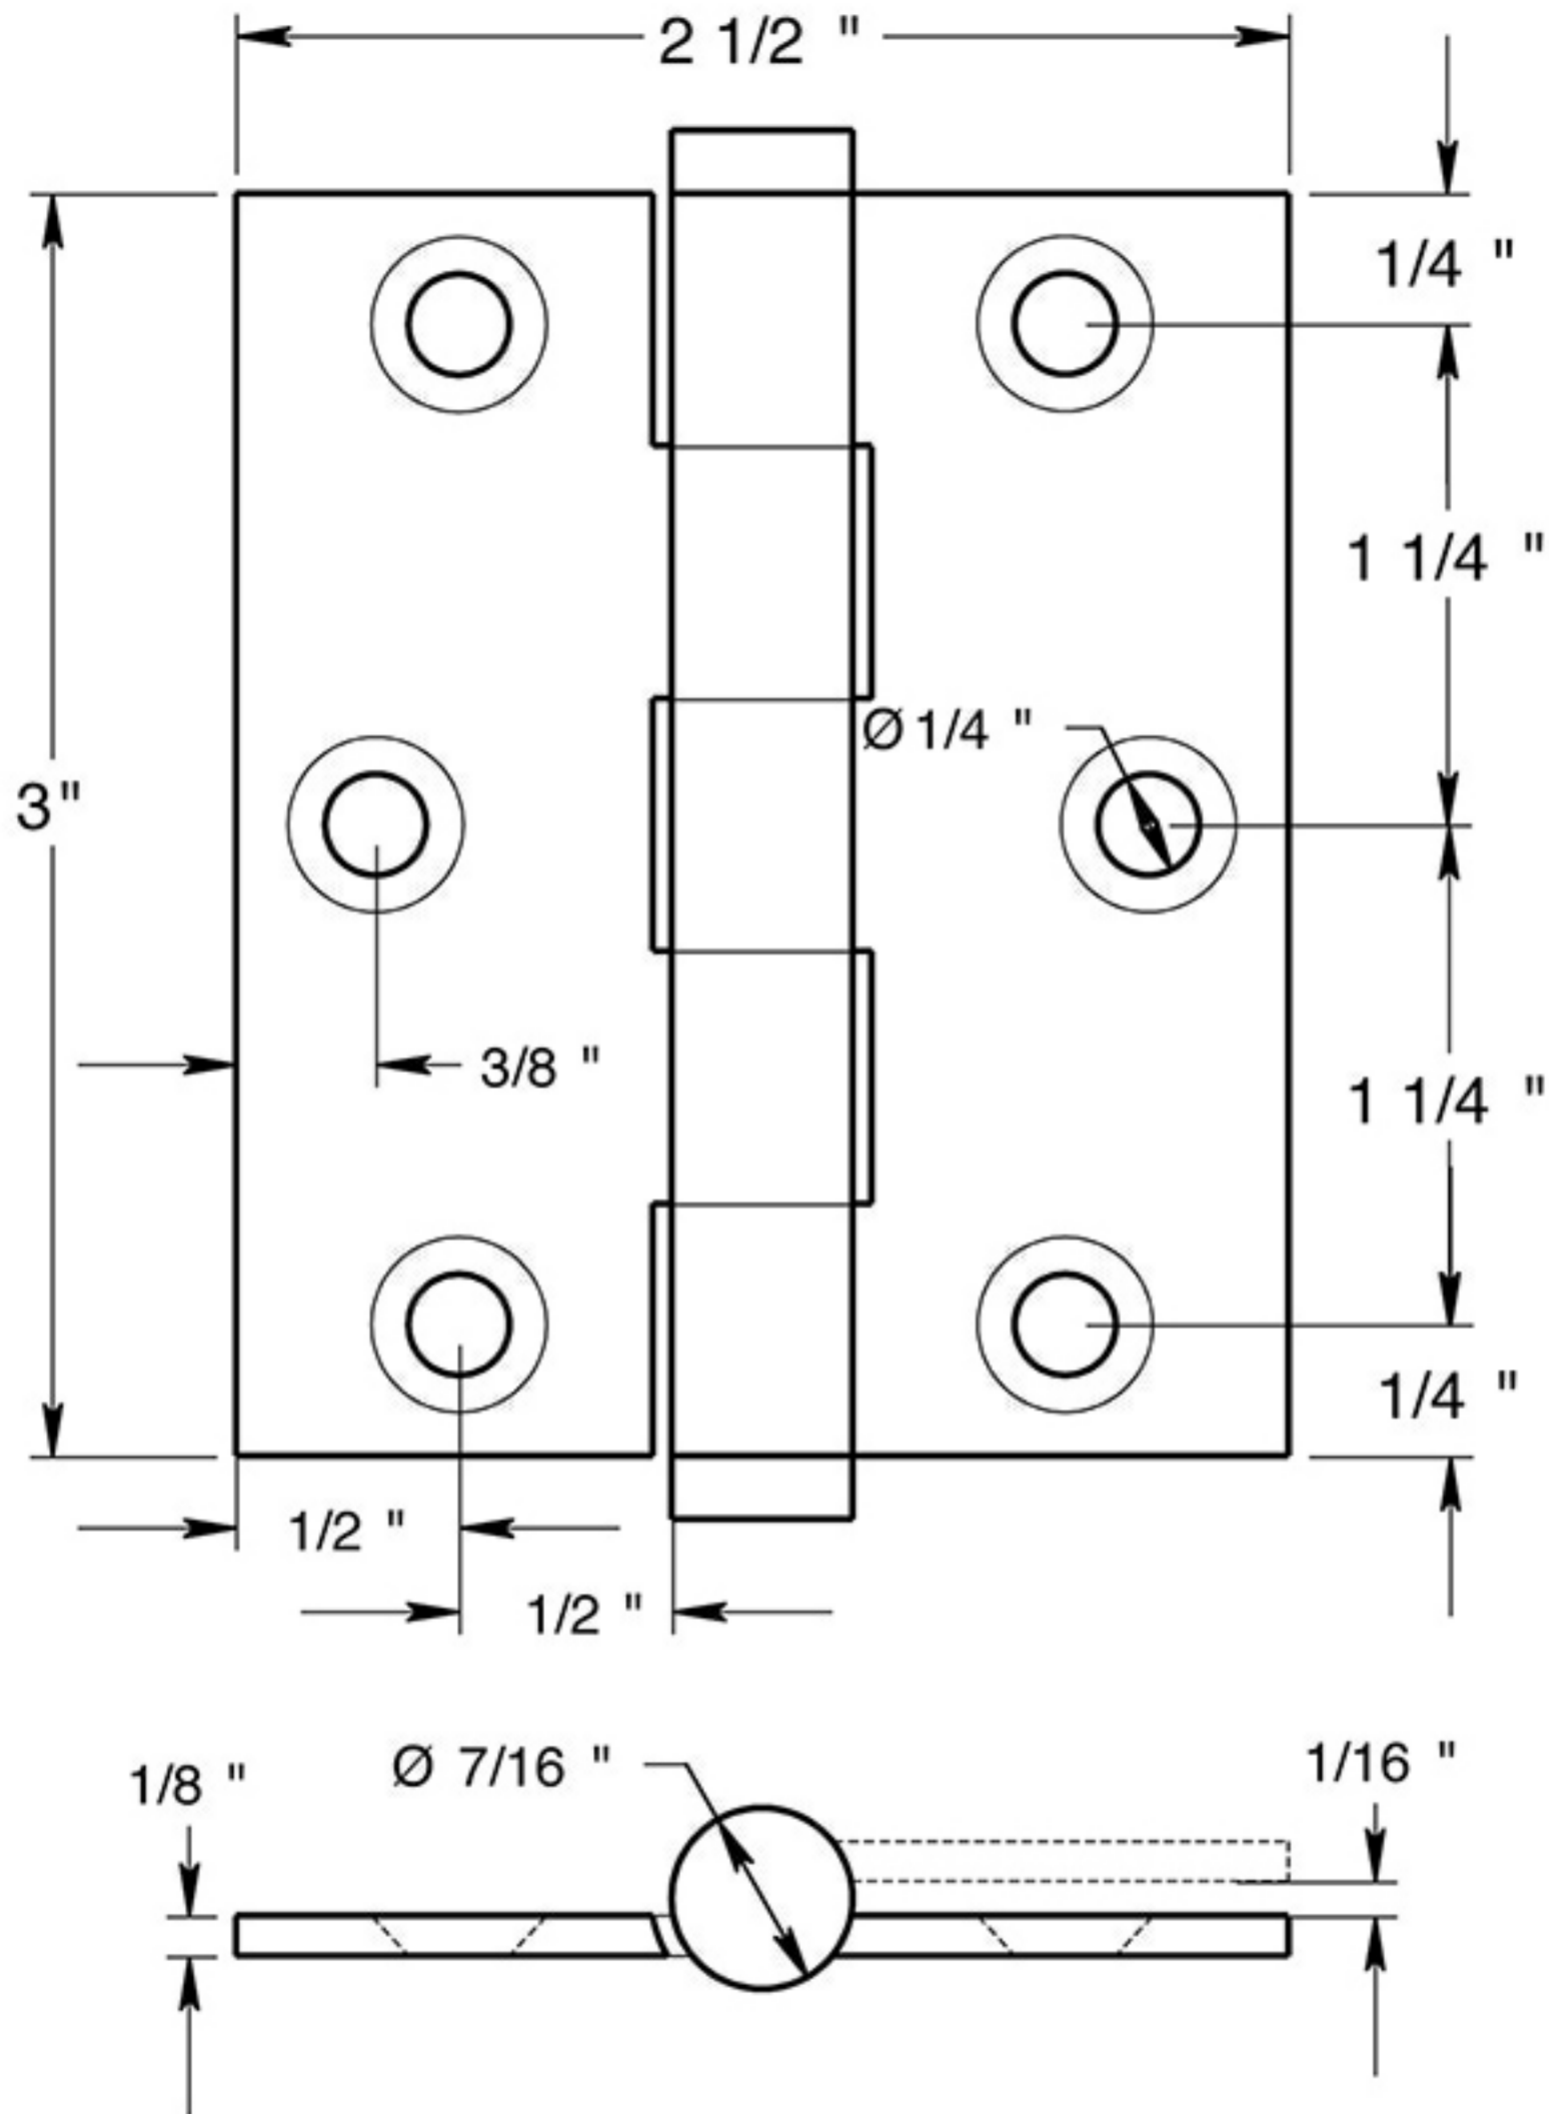

DSB3025

3"x 2/12"x SQUARE CORNERS SCREEN DOOR HINGE
SOLID BRASS

DRAWING NOT TO SCALE

NOTE: Deltana reserves the right to constantly improve its products and is not responsible for differences between the product in-hand and the specifications contained in this drawing. We do not recommend to pre-drill holes or pre-cut woods or metals based on the drawing information if the veracity of the specifications has not been proven by the live product.