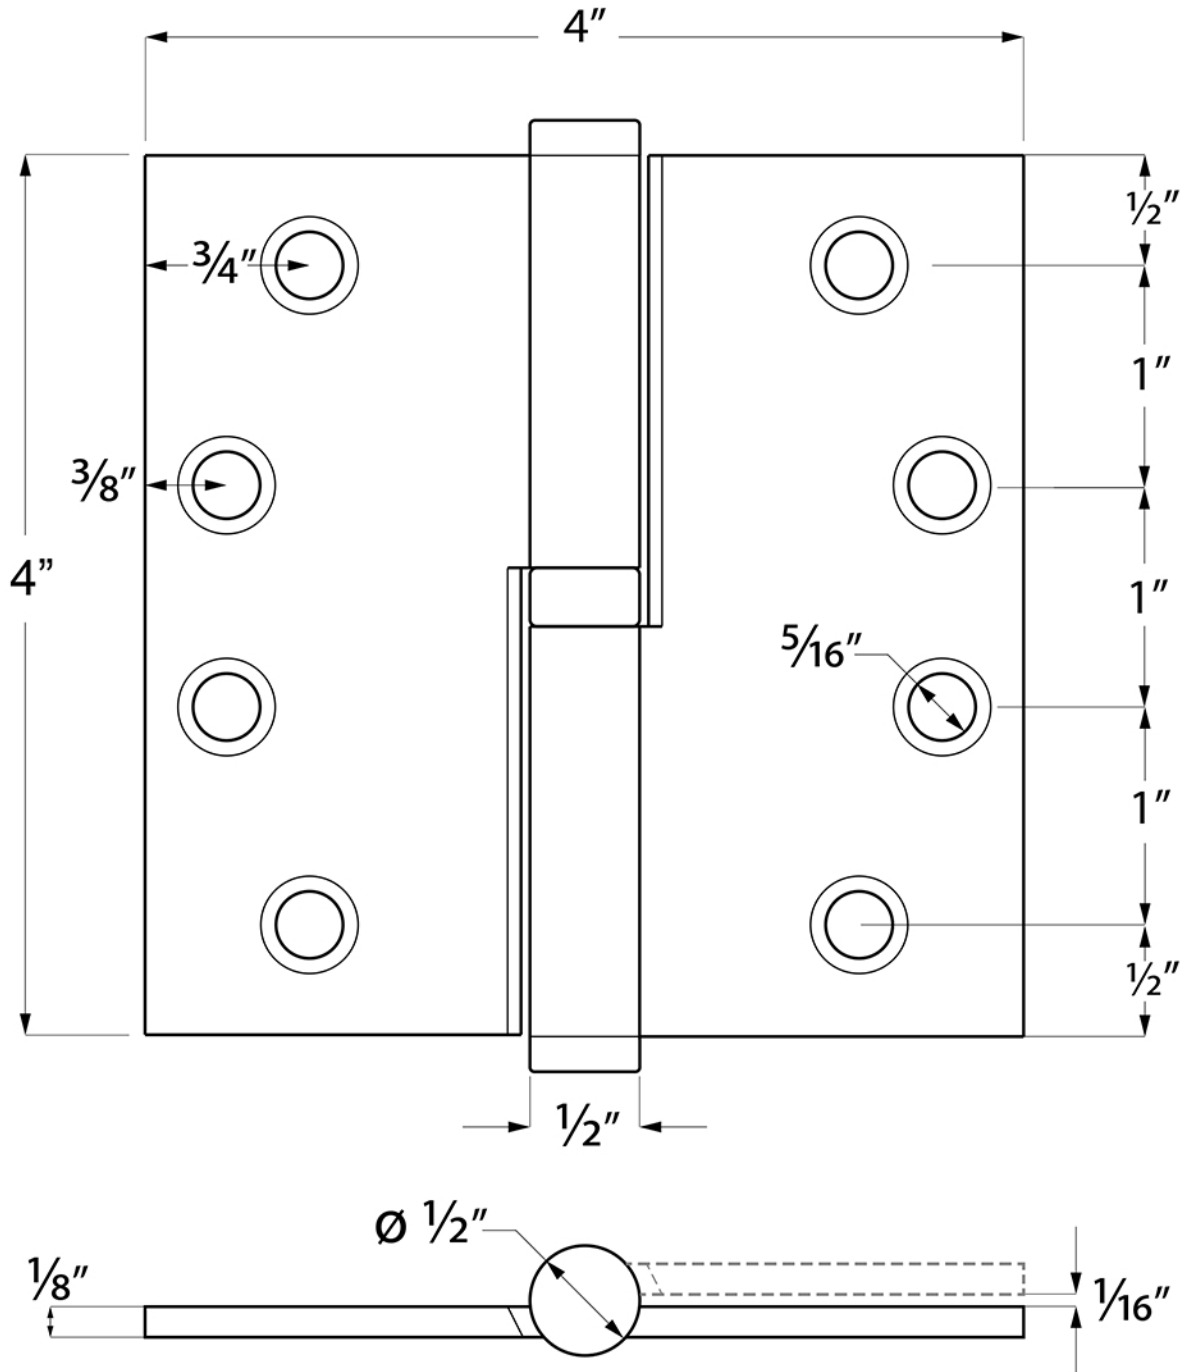

DSBLO4_LH

4"X 4" LIFT-OFF HINGE / LEFT HAND / SOLID BRASS

DRAWING NOT TO SCALE

NOTE: Deltana reserves the right to constantly improve its products and is not responsible for differences between the product in-hand and the specifications contained in this drawing. We do not recommend to pre-drill holes or pre-cut woods or metals based on the drawing information if the veracity of the specifications has not been proven by the live product.