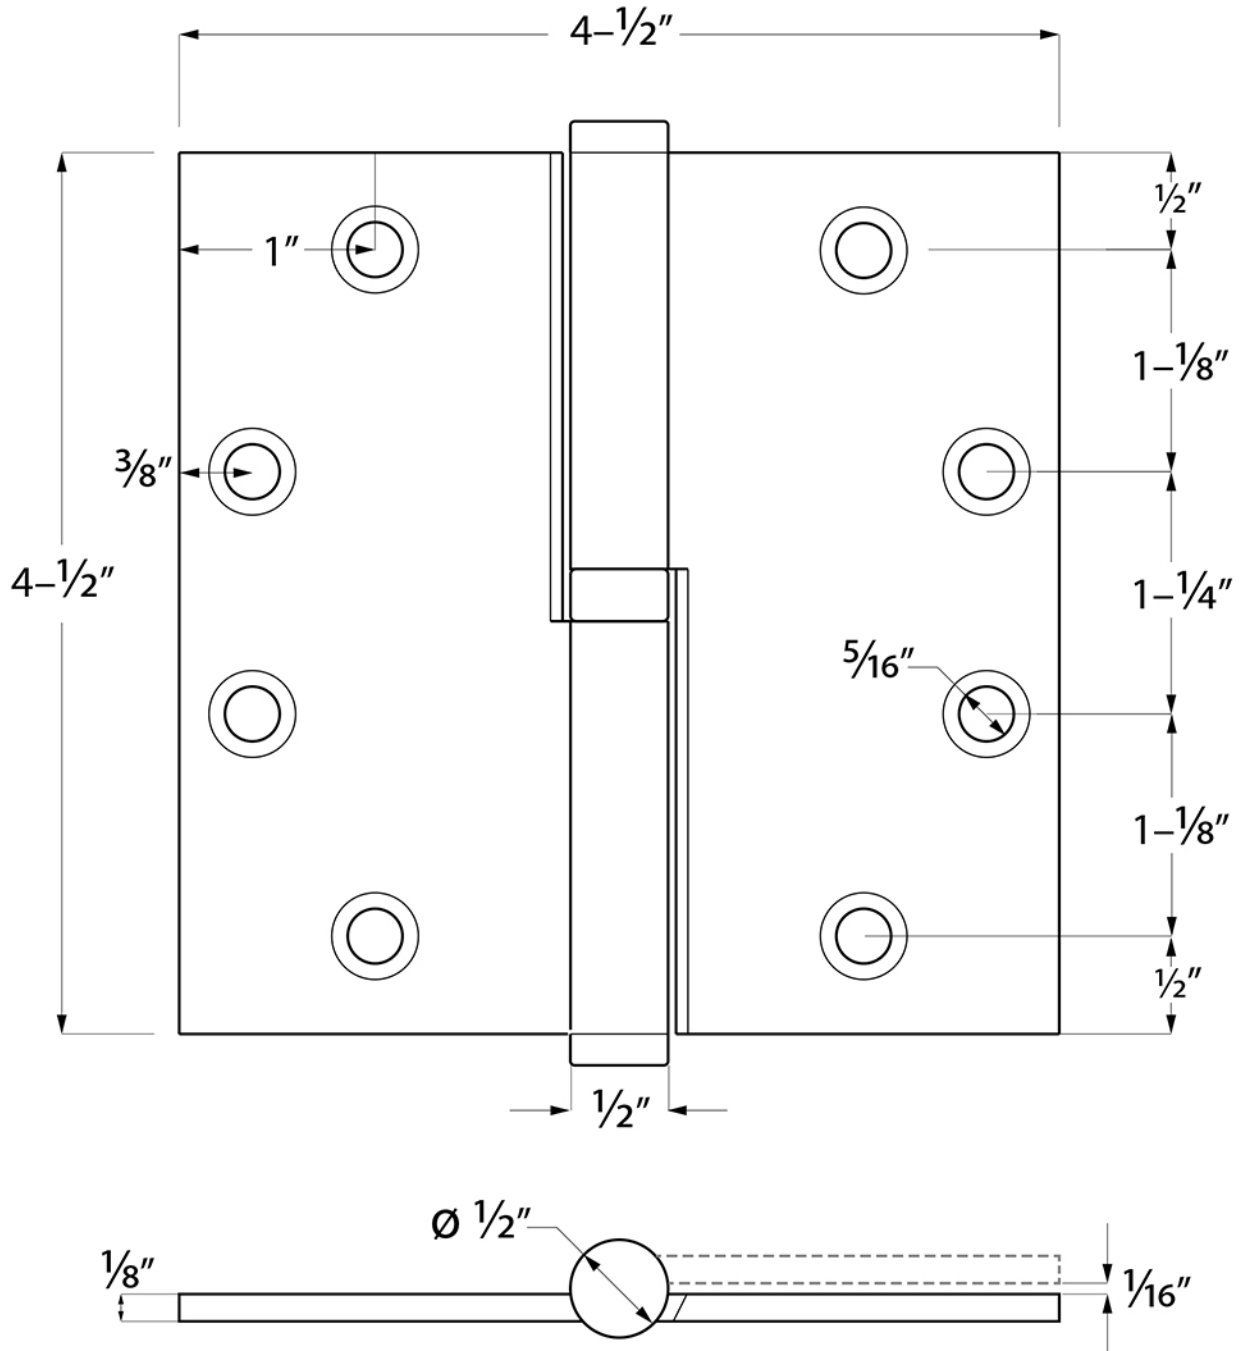

# DSBLO45\_RH

4.5"X 4.5" LIFT-OFF HINGE / RIGHT HAND / SOLID BRASS

DRAWING NOT TO SCALE

NOTE: Deltana reserves the right to constantly improve its products and is not responsible for differences between the product in-hand and the specifications contained in this drawing. We do not recommend to pre-drill holes or pre-cut woods or metals based on the drawing information if the veracity of the specifications has not been proven by the live product.