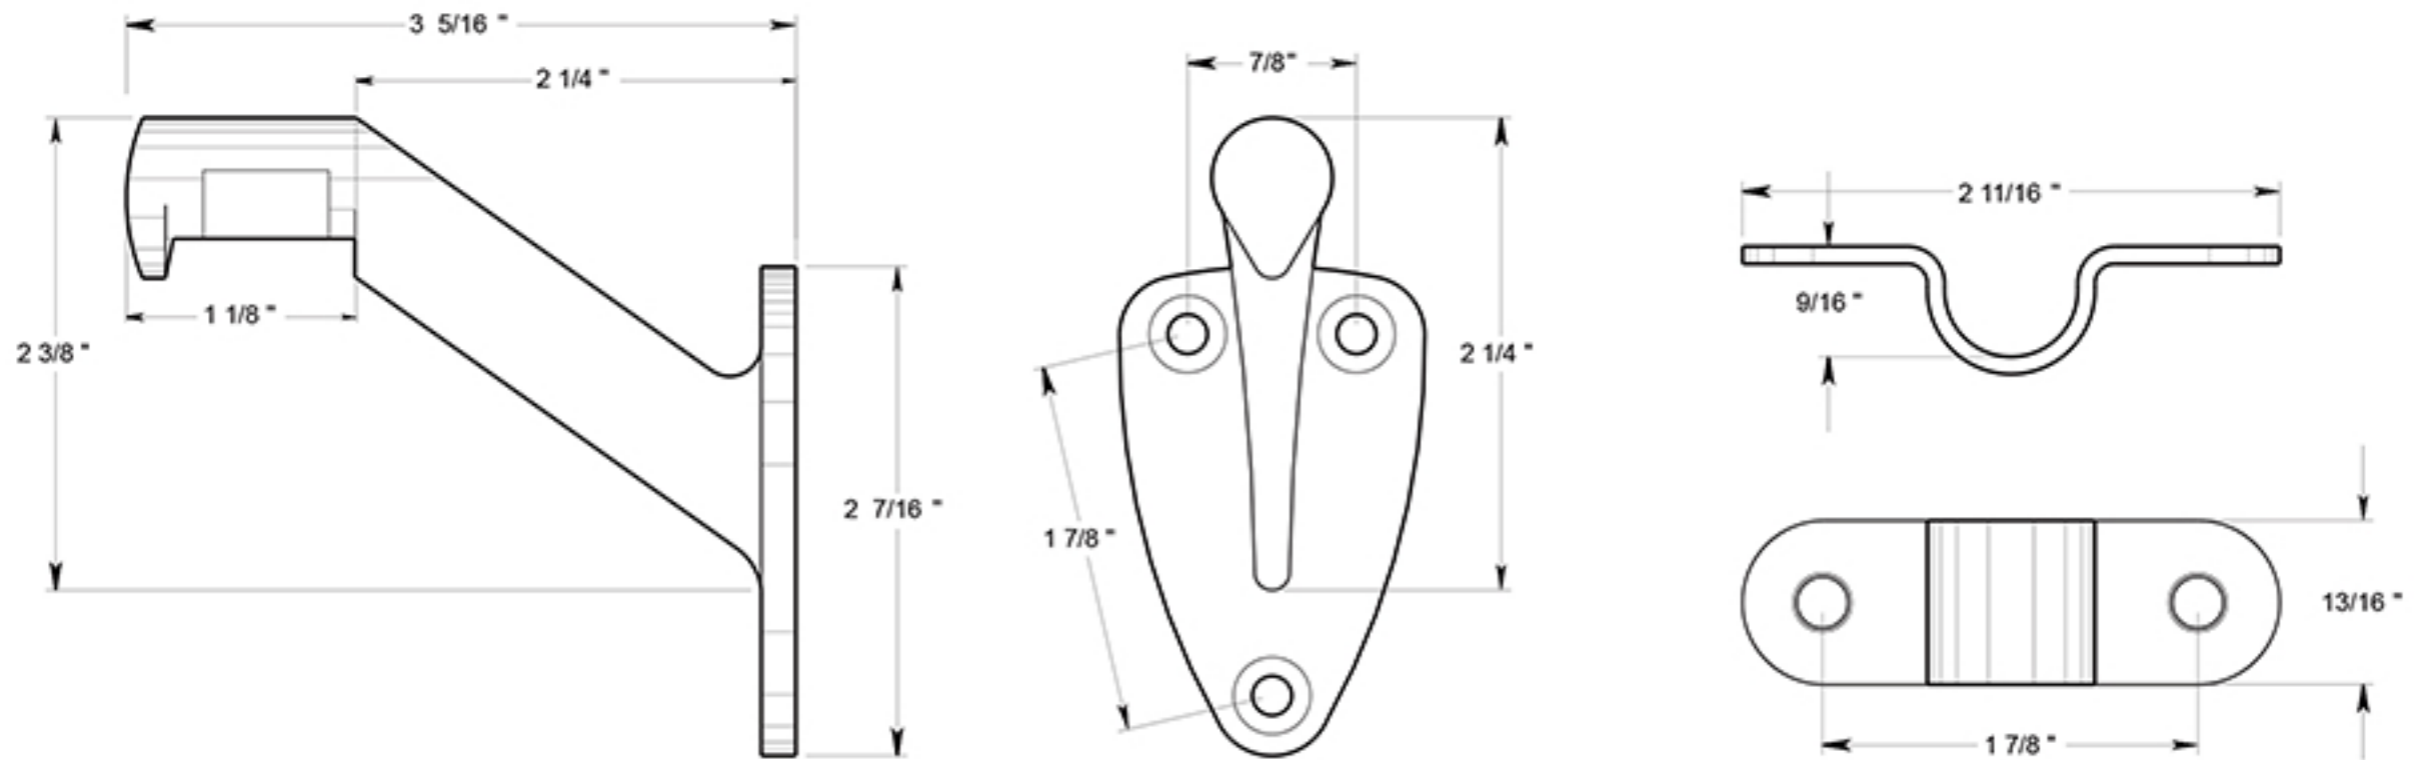

HRB325

HAND RAIL BRACKET / 3-5/16" PROJECTION / SOLID BRASS

DRAWING NOT TO SCALE

NOTE: Deltana reserves the right to constantly improve its products and is not responsible for differences between the product in-hand and the specifications contained in this drawing. We do not recommend to pre-drill holes or pre-cut woods or metals based on the drawing information if the veracity of the specifications has not been proven by the live product.