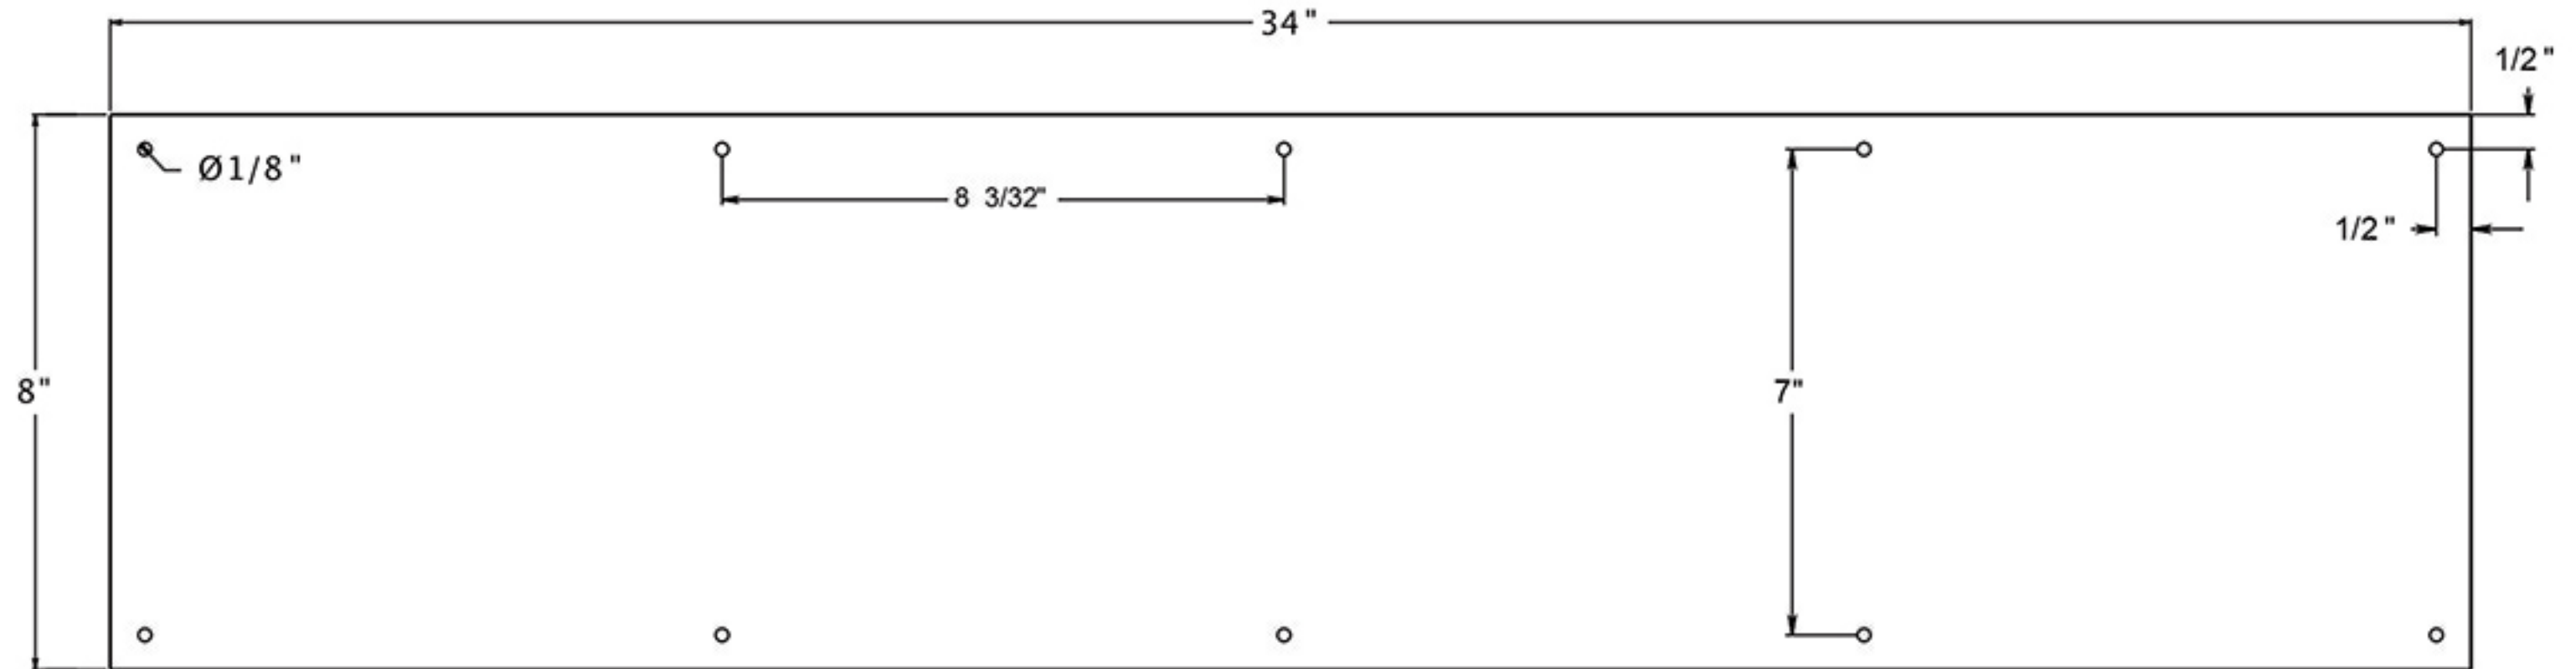

KP834

8"x 34" KICK PLATE / STAINLESS STEEL

DRAWING NOT TO SCALE

NOTE: Deltana reserves the right to constantly improve its products and is not responsible for differences between the product in-hand and the specifications contained in this drawing. We do not recommend to pre-drill holes or pre-cut woods or metals based on the drawing information if the veracity of the specifications has not been proven by the live product.