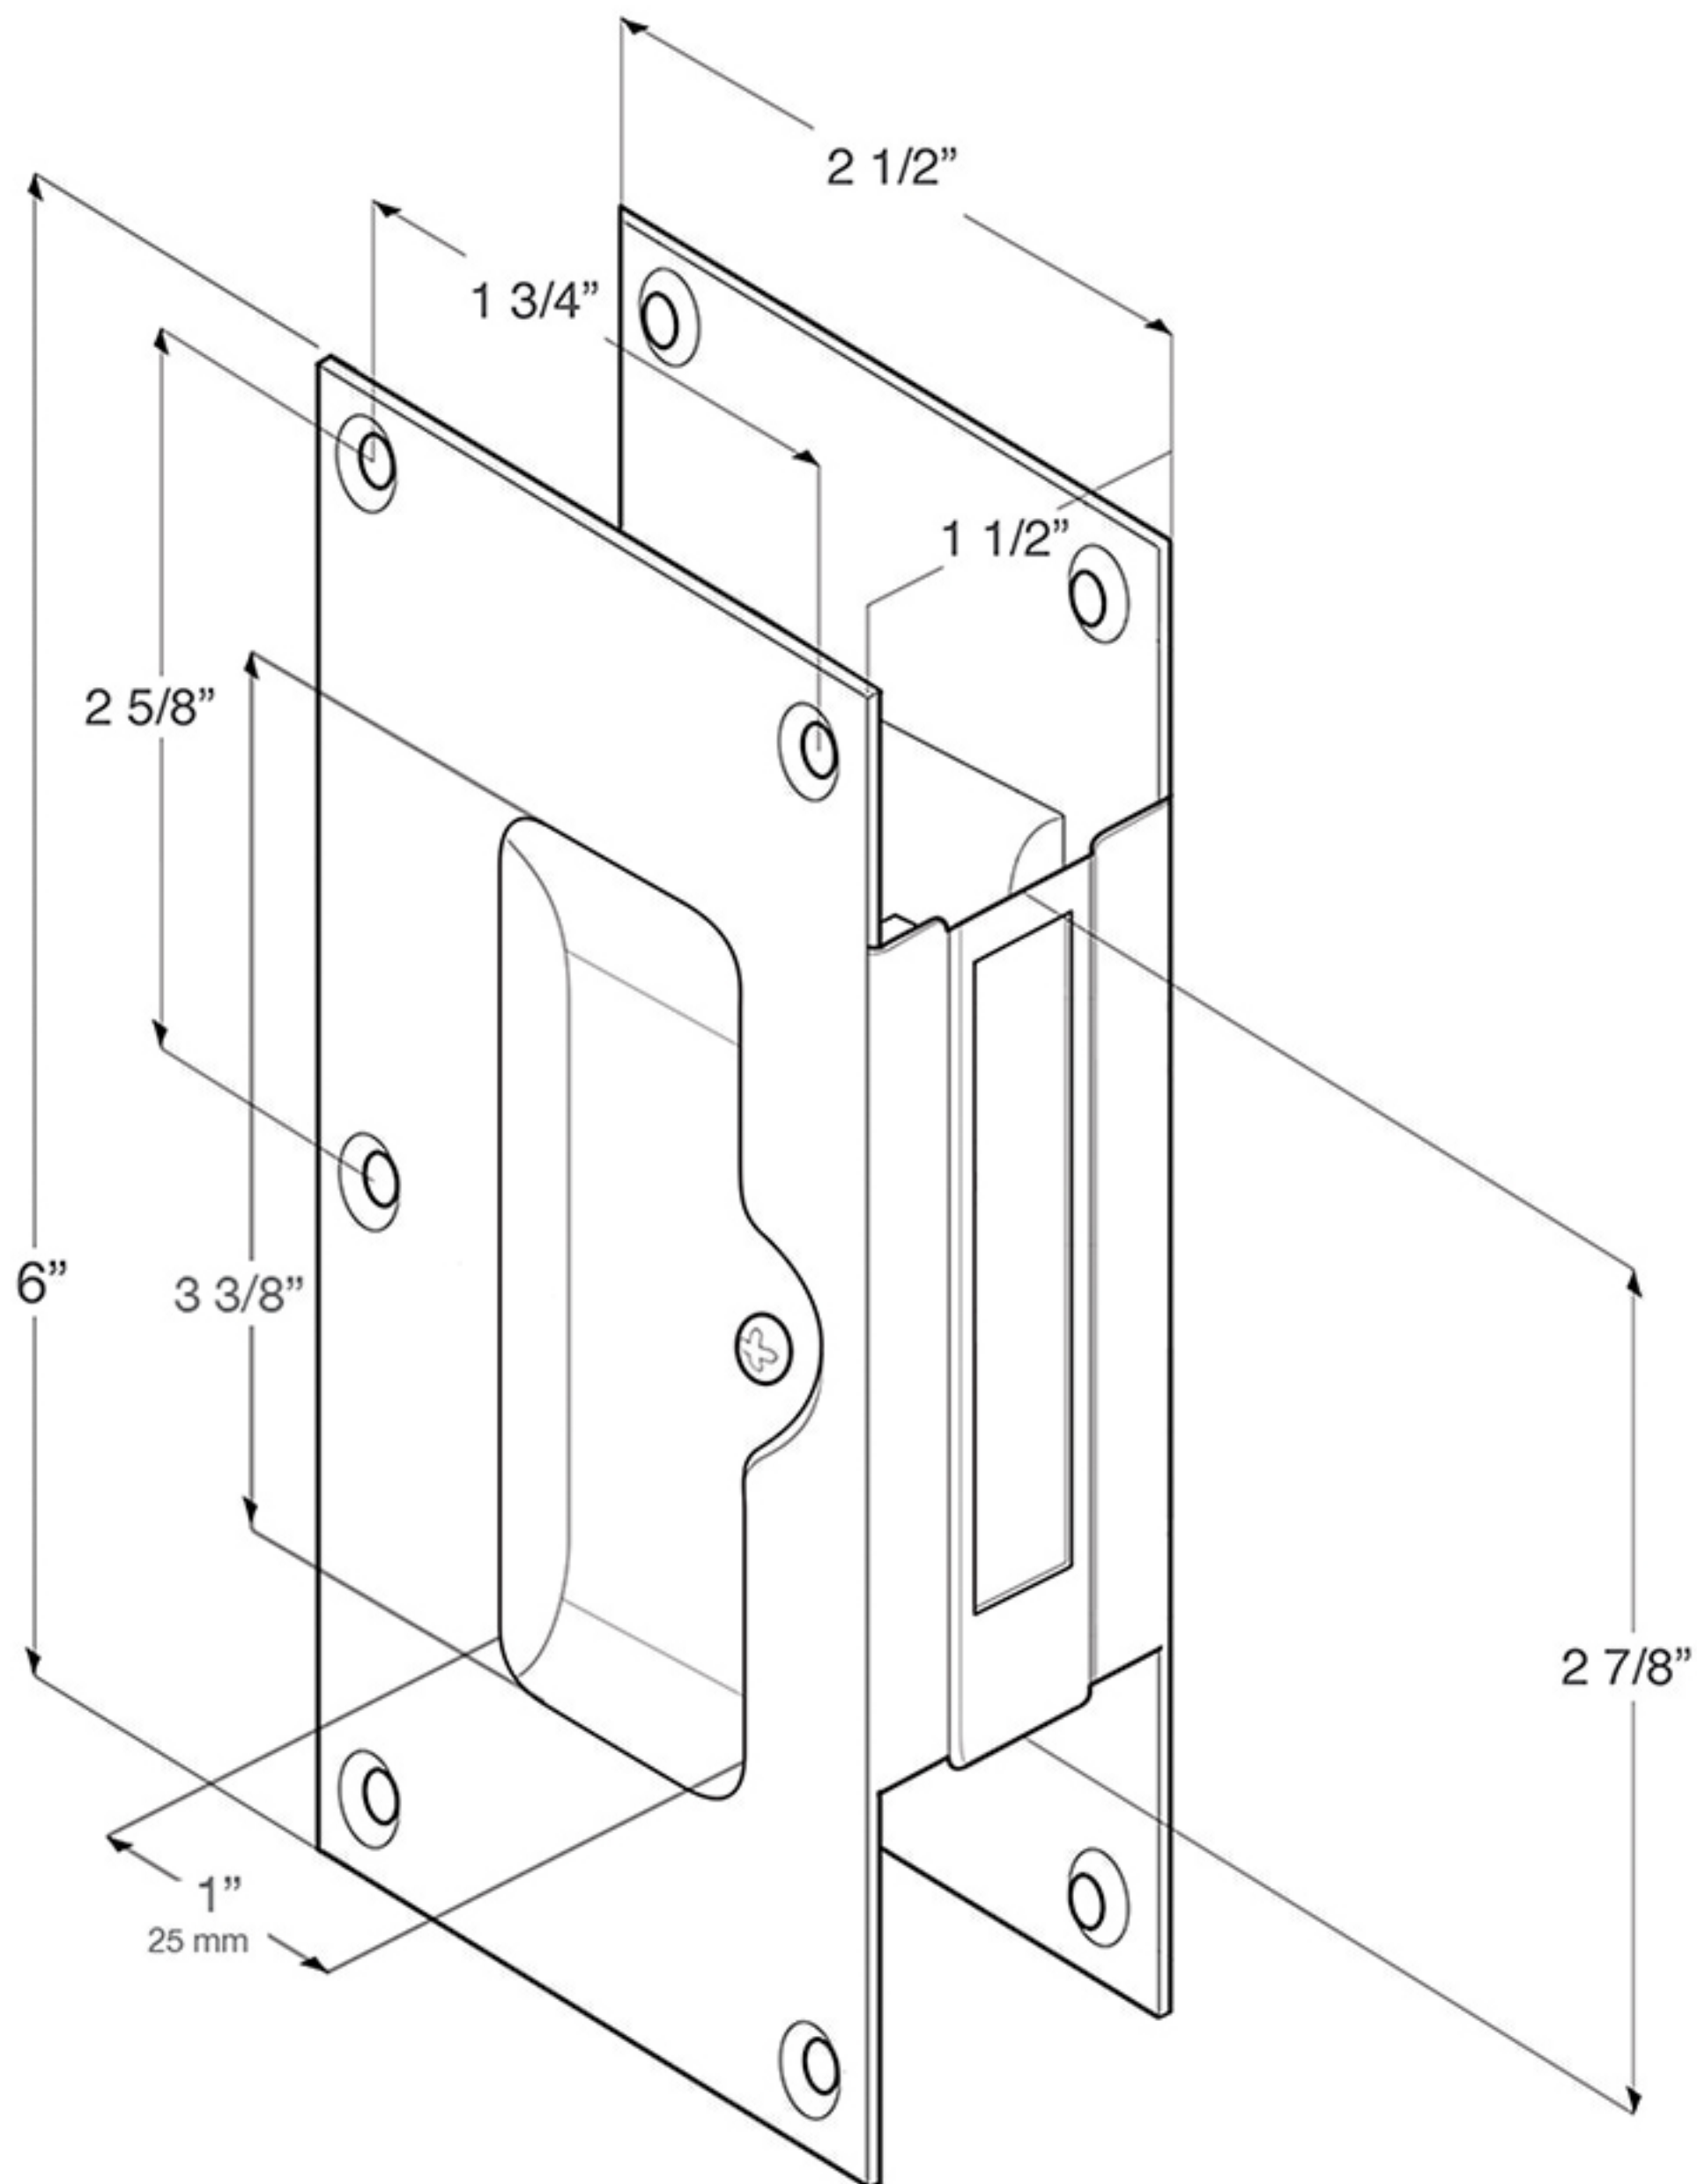

SDP60

2-1/2" x 6" POCKET LOCK / PASSAGE
DECORATIVE / SOLID BRASS

Fits Door Thickness:
13/8" ~ 15/8"

DRAWING NOT TO SCALE

NOTE: Deltana reserves the right to constantly improve its products and is not responsible for differences between the product in-hand and the specifications contained in this drawing. We do not recommend to pre-drill holes or pre-cut woods or metals based on the drawing information if the veracity of the specifications has not been proven by the live product.

DOOR CUT SCHEME