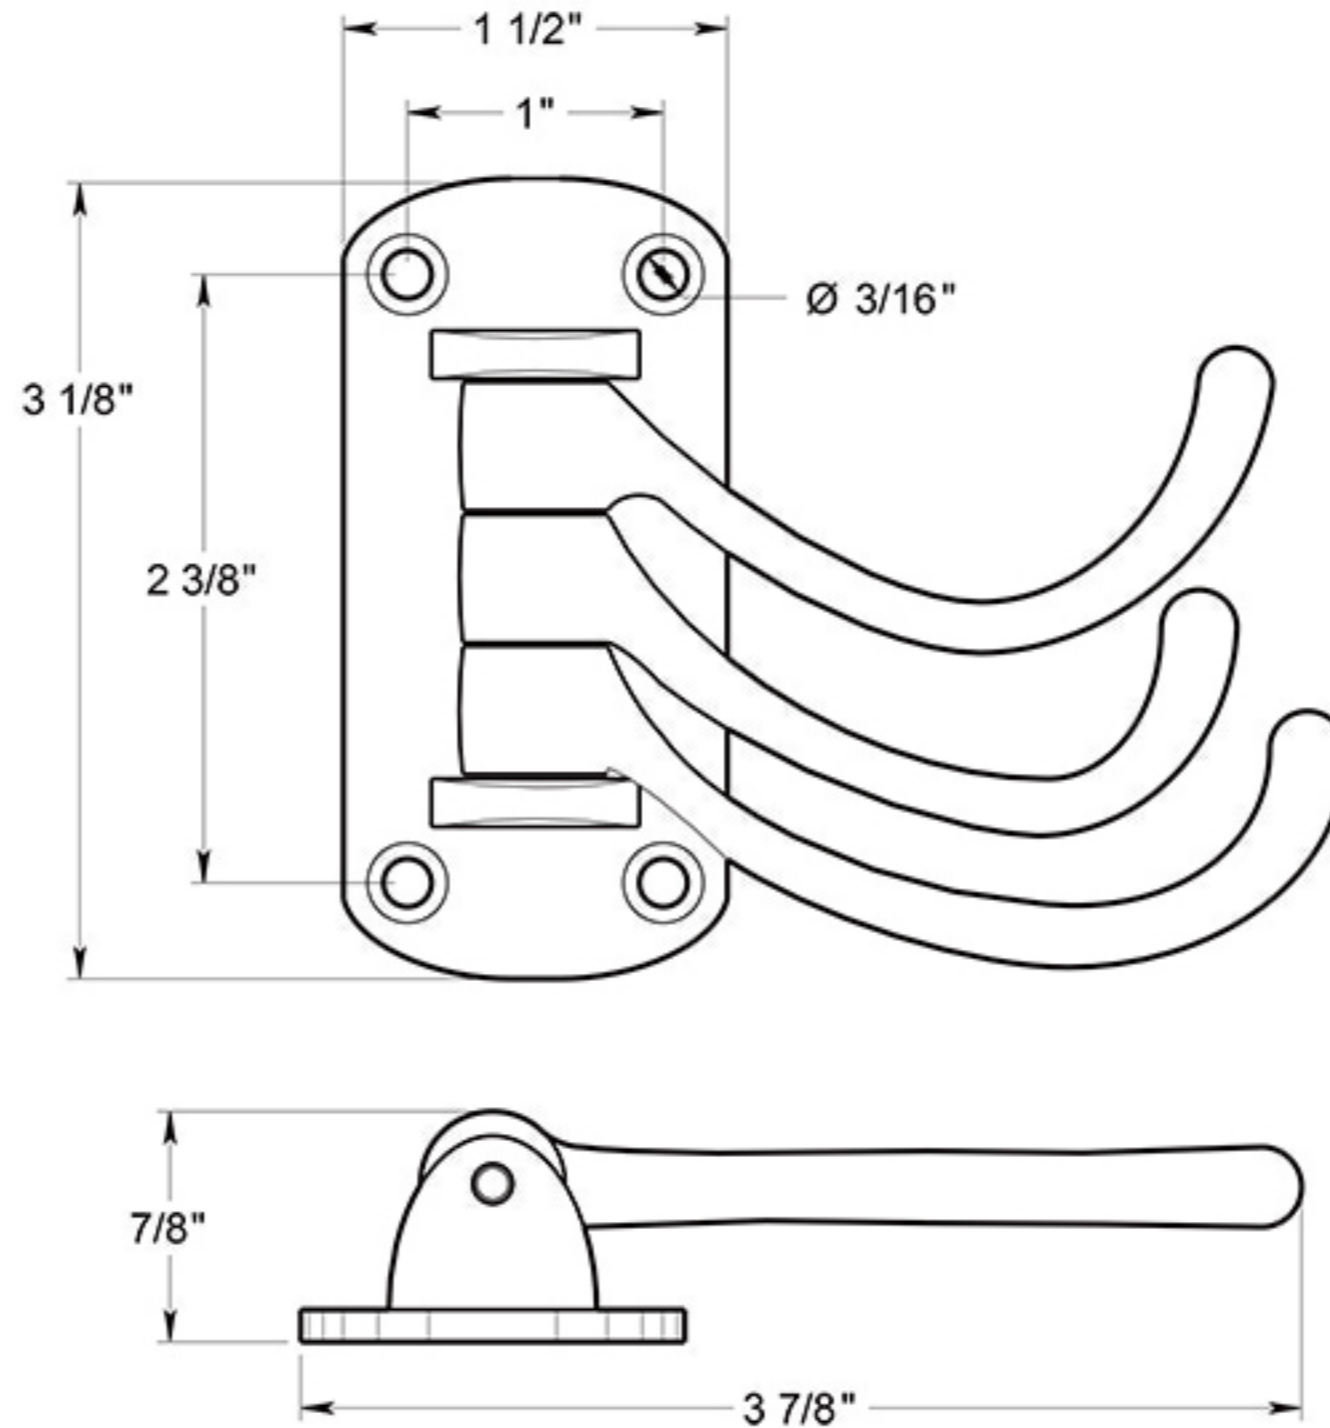

# TSH40

TRIPLE SWIVEL HOOK / HD / SOLID BRASS

DRAWING NOT TO SCALE

NOTE: Deltana reserves the right to constantly improve its products and is not responsible for differences between the product in-hand and the specifications contained in this drawing. We do not recommend to pre-drill holes or pre-cut woods or metals based on the drawing information if the veracity of the specifications has not been proven by the live product.