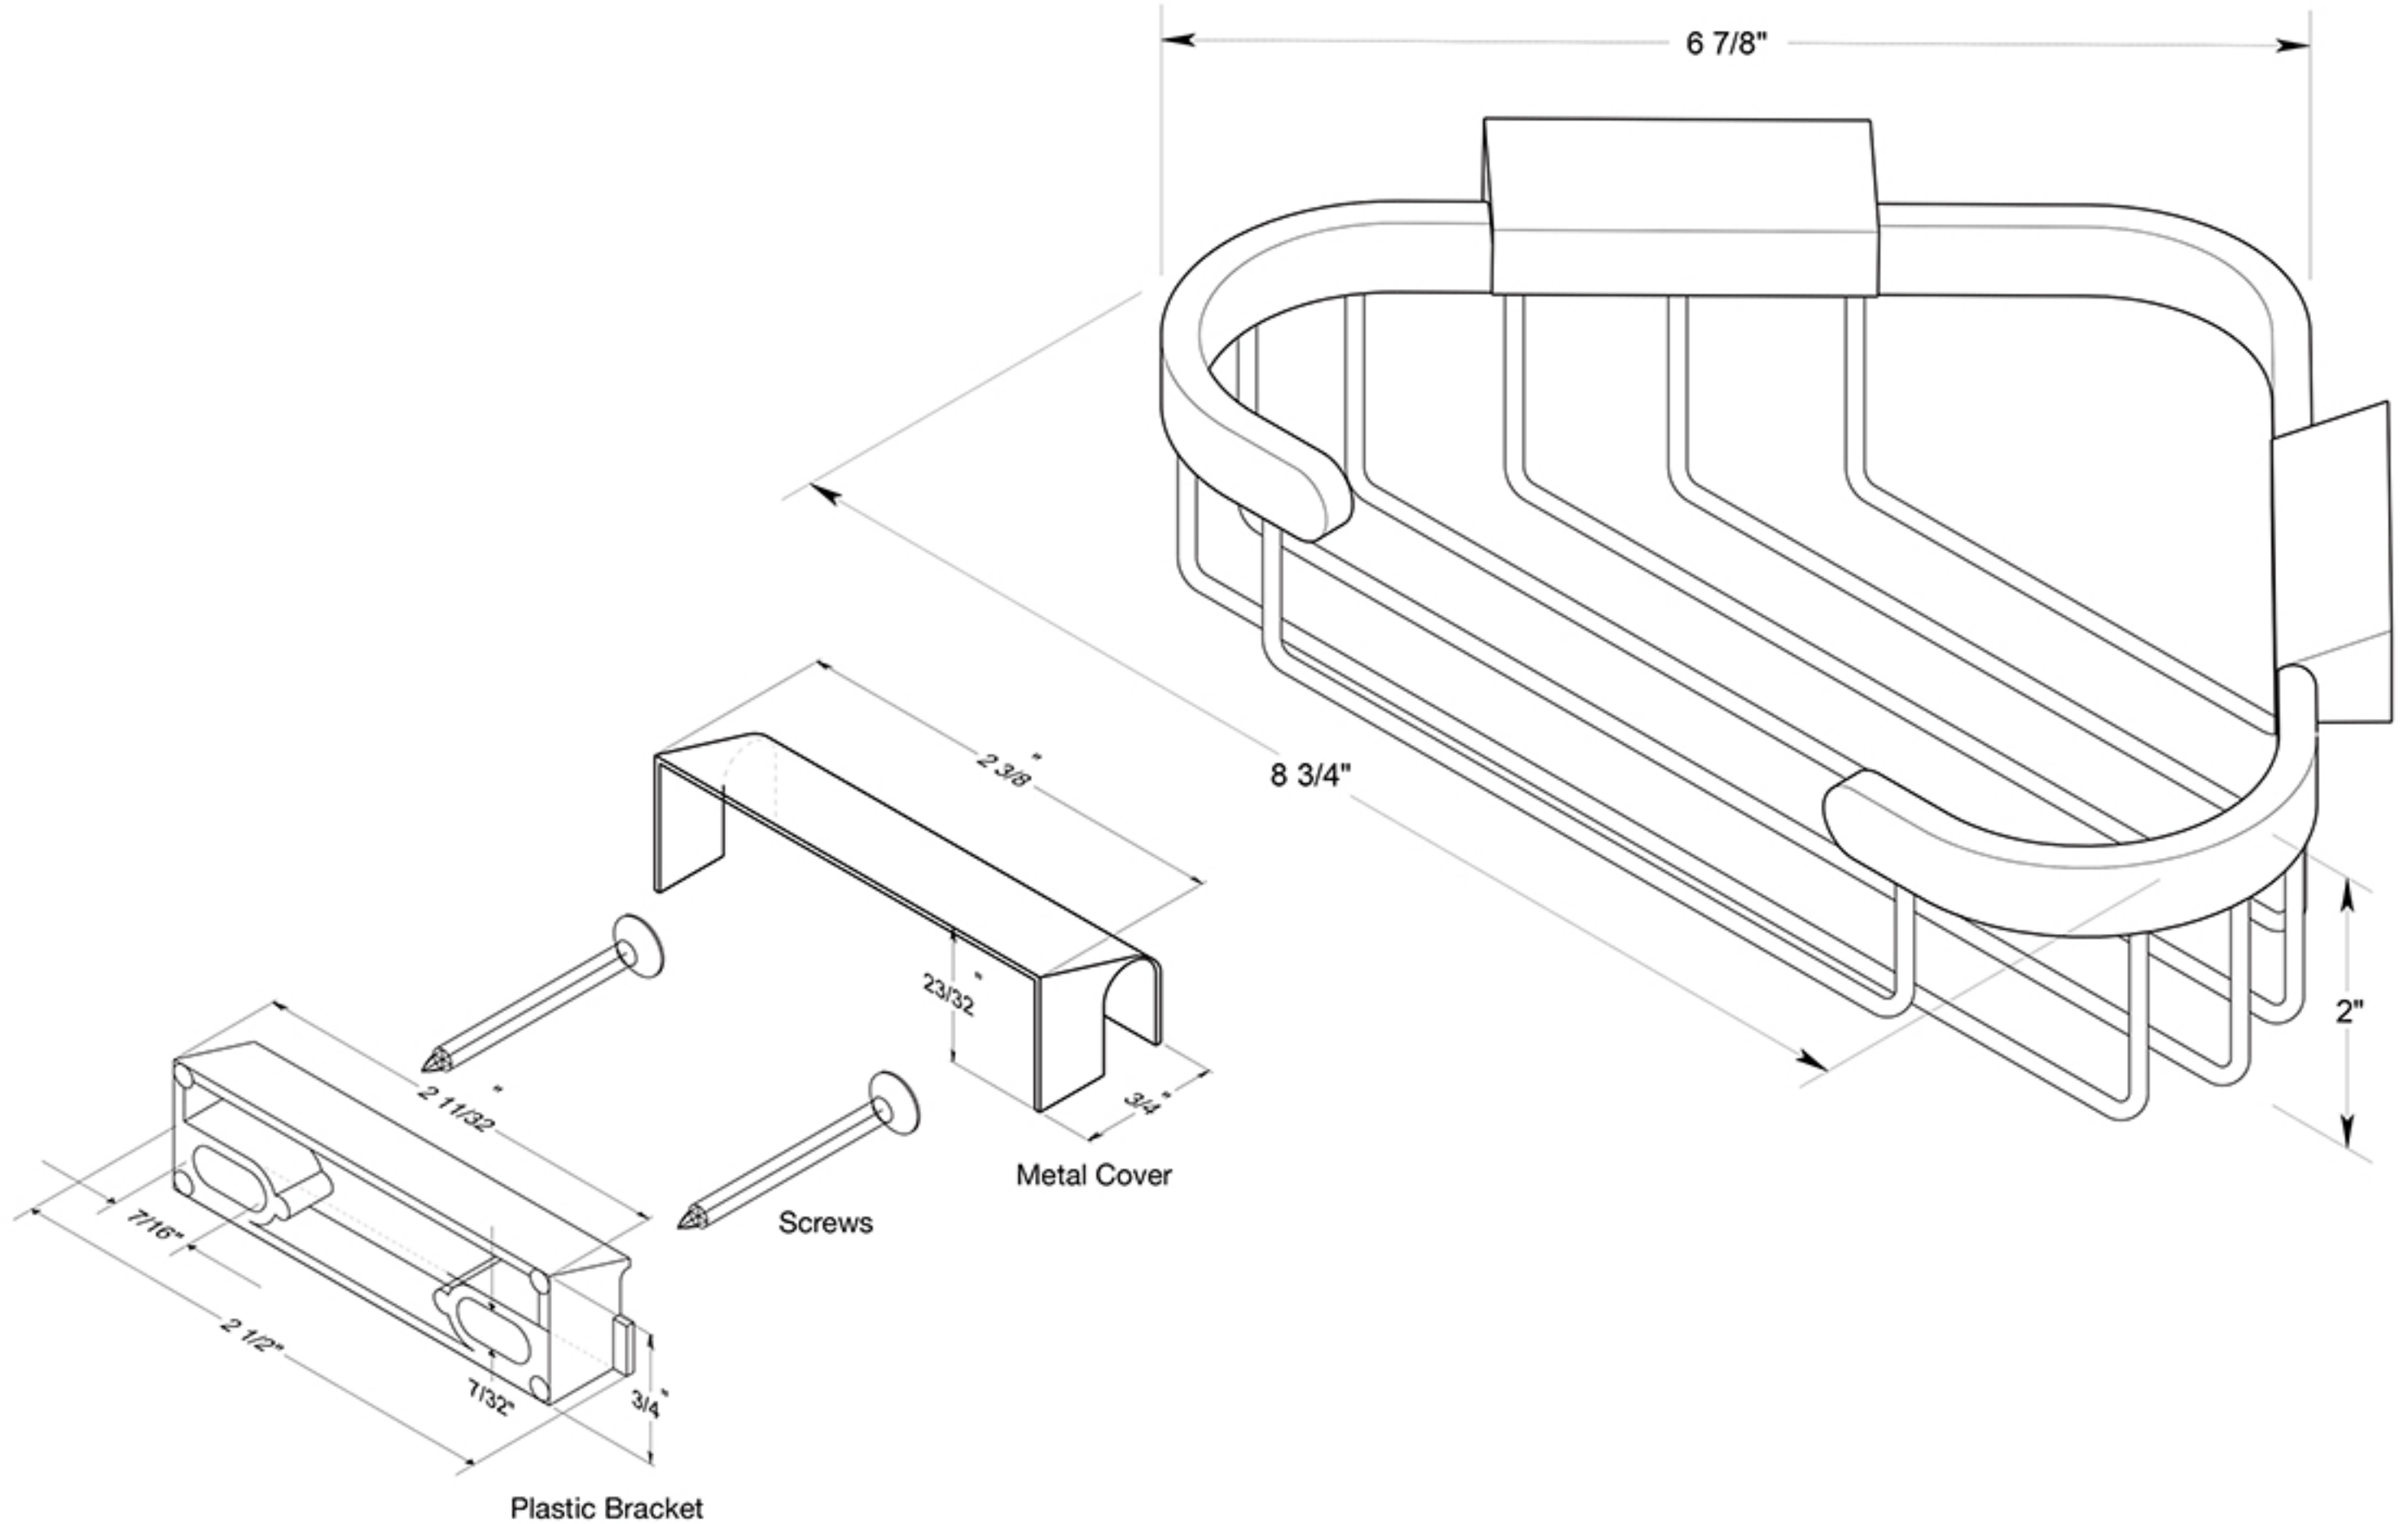

WBC8570

8-3/4" x 6-7/8" WIRE BASKET / TRIANGULAR / SOLID BRASS

DRAWING NOT TO SCALE

NOTE: Deltana reserves the right to constantly improve its products and is not responsible for differences between the product in-hand and the specifications contained in this drawing. We do not recommend to pre-drill holes or pre-cut woods or metals based on the drawing information if the veracity of the specifications has not been proven by the live product.