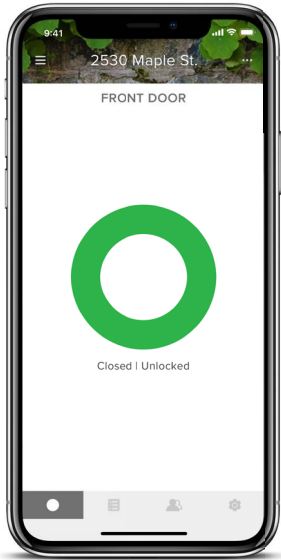

EMPowered Motorized Touchscreen SMART Keypad - Connected by August

EMTEK
ASSA ABLOY

connected by
August

CELL PHONE NOT INCLUDED