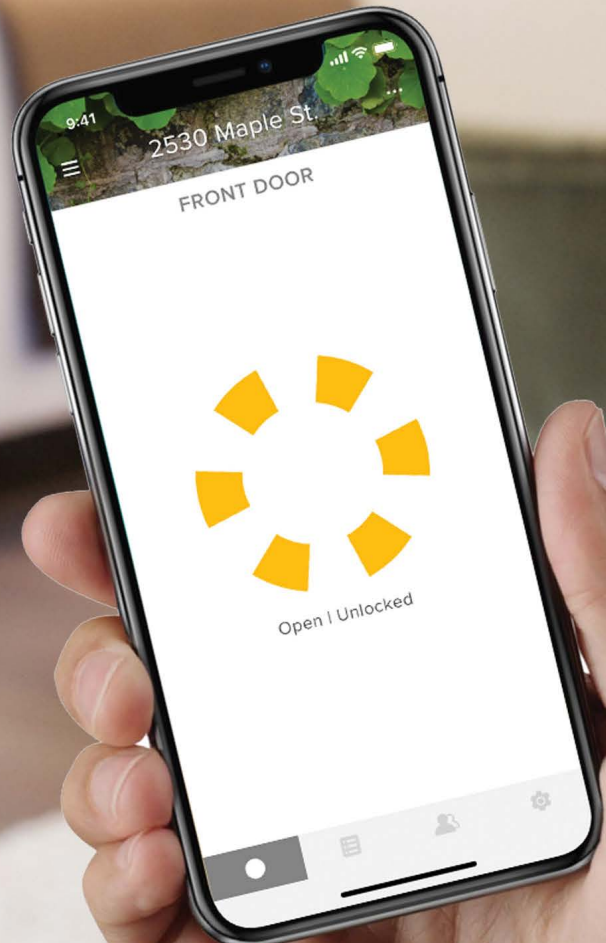

EMTEK®
ASSA ABLOY

EMTEK®
ASSA ABLOY

connected by
eugust

EMPowered™ Motorized Touchscreen Smart Keypad Lock