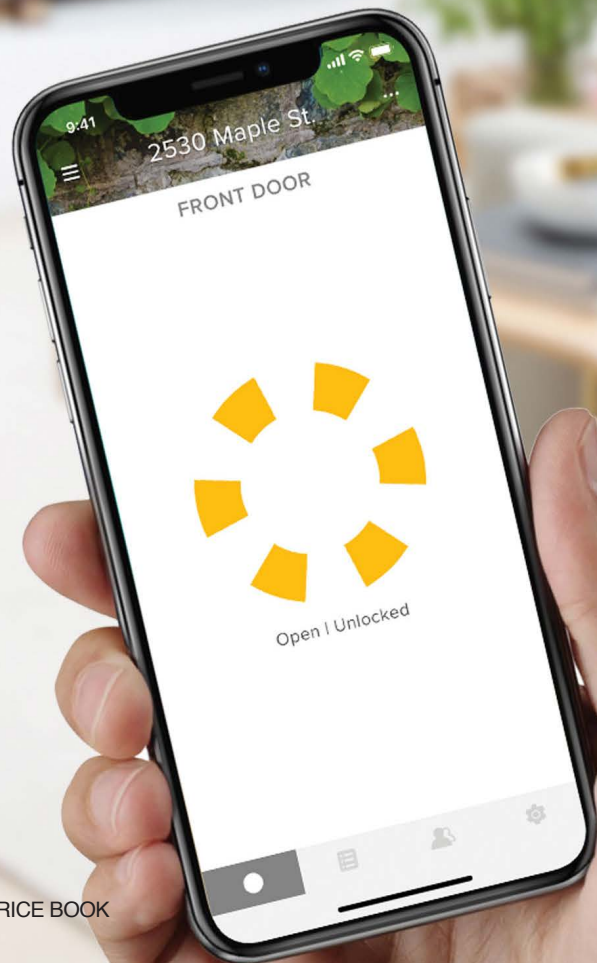

EMPowered™ Smart Lock Upgrade for New EMTEK Keyed Products

The convenience of smart technology
without any hint of gadgetry.

Coming Summer 2019!

ADDENDUM N
FOR OCTOBER 2018
DOOR HARDWARE PRICE BOOK