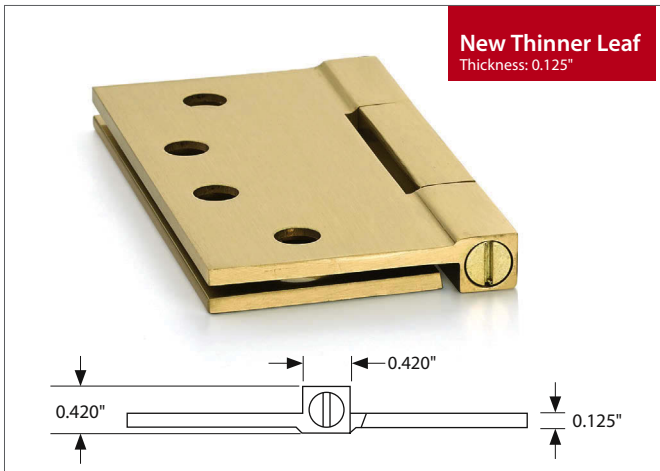

3 1/2" x 3 1/2"
Square Barrel
0.125" Thick

4 1/2" x 4 1/2"
Square Barrel
0.125" Thick

4" x 4"
Square Barrel
0.125" Thick

SQUARE BARREL HEAVY DUTY HINGES - SOLID BRASS Thickness: 0.125"	Product Code	Finish	Hinges Per Case
3 1/2" x 3 1/2"	96313	Polished Brass - Lifetime (US3) Satin Brass (US4) French Antique (US7)	24 (Pair)
4" x 4"	96314	Oil Rubbed Bronze (US10B) Polished Nickel (US14) Satin Nickel (US15)	24 (Pair)
4 1/2" x 4 1/2"	96315	Pewter (US15A) Flat Black (US19) Polished Chrome (US26) Unlacquered Brass (US3NL)*	24 (Pair)

*Unlacquered Brass (US3NL) finish available for a \$40 List Price upcharge per pair.

Decorative tips are NOT available for Square Barrel Heavy Duty Hinges.

- Hinges are available in 1/2 pair (1 hinge) for 50% of the list price. Please use quantity (.5) when ordering.
- All hinges supplied with screws. Non-Removable Pin (NRP) is available for additional \$4.00 per pair (NET price).
- See Emtex Door Hardware Price Book, page 199 for hinge screw pack options.