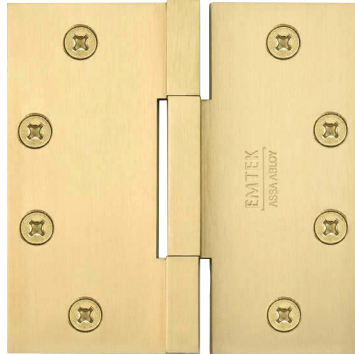

3 1/2" x 3 1/2"
Square Barrel
0.125" Thick

4 1/2" x 4 1/2"
Square Barrel
0.125" Thick

4" x 4"
Square Barrel
0.125" Thick

SQUARE BARREL HEAVY DUTY HINGES - SOLID BRASS Thickness: 0.125"	Product Code	Finish	Hinges Per Case
3 1/2" x 3 1/2"	96313	Polished Brass - Lifetime (US3) Satin Brass (US4) French Antique (US7)	24 (Pair)
4" x 4"	96314	Oil Rubbed Bronze (US10B) Polished Nickel (US14) Satin Nickel (US15)	24 (Pair)
4 1/2" x 4 1/2"	96315	Pewter (US15A) Flat Black (US19) Polished Chrome (US26) Unlacquered Brass (US3NL)*	24 (Pair)

*Unlacquered Brass (US3NL) finish available for a \$40 List Price upcharge per pair.

Decorative tips are NOT available for Square Barrel Heavy Duty Hinges.

- Hinges are available in 1/2 pair (1 hinge) for 50% of the list price. Please use quantity (.5) when ordering.
- All hinges supplied with screws. Non-Removable Pin (NRP) is available for additional \$4.00 per pair (NET price).
- See Emtex Door Hardware Price Book, page 199 for hinge screw pack options.