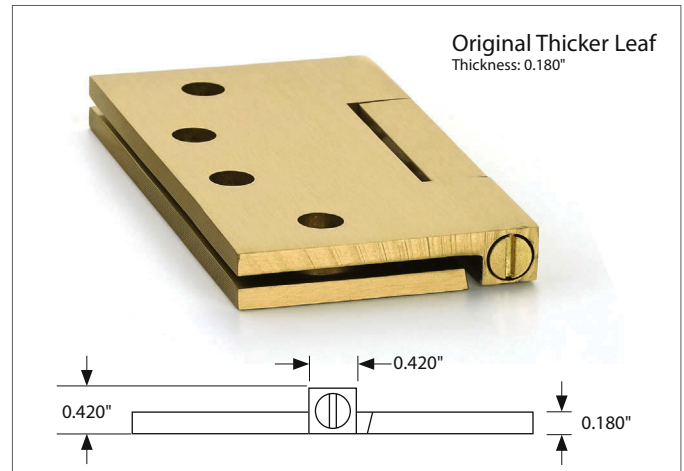

3 1/2" x 3 1/2"
Square Barrel
0.125" Thick

4 1/2" x 4 1/2"
Square Barrel
0.125" Thick

4" x 4"
Square Barrel
0.125" Thick

SQUARE BARREL HEAVY DUTY HINGES - SOLID BRASS Thickness: 0.125"	Product Code	Finish	Hinges Per Case
3 1/2" x 3 1/2"	96313	Polished Brass - Lifetime (US3) Satin Brass (US4) French Antique (US7)	24 (Pair)
4" x 4"	96314	Oil Rubbed Bronze (US10B) Polished Nickel (US14) Satin Nickel (US15)	24 (Pair)
4 1/2" x 4 1/2"	96315	Pewter (US15A) Flat Black (US19) Polished Chrome (US26) Unlacquered Brass (US3NL)*	24 (Pair)

*Unlacquered Brass (US3NL) finish available for a \$40 List Price upcharge per pair.

Decorative tips are NOT available for Square Barrel Heavy Duty Hinges.

- Hinges are available in 1/2 pair (1 hinge) for 50% of the list price. Please use quantity (.5) when ordering.
- All hinges supplied with screws. Non-Removable Pin (NRP) is available for additional \$4.00 per pair (NET price).
- See Emtex Door Hardware Price Book, page 199 for hinge screw pack options.