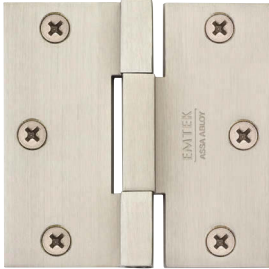

3 1/2" x 3 1/2"
Square Barrel
0.125" Thick

4 1/2" x 4 1/2"
Square Barrel
0.125" Thick

4" x 4"
Square Barrel
0.125" Thick

SQUARE BARREL HEAVY DUTY HINGES - SOLID BRASS Thickness: 0.125"	Product Code	Finish	Hinges Per Case
3 1/2" x 3 1/2"	96313	Polished Brass - Lifetime (US3) Satin Brass (US4) French Antique (US7)	24 (Pair)
4" x 4"	96314	Oil Rubbed Bronze (US10B) Polished Nickel (US14) Satin Nickel (US15)	24 (Pair)
4 1/2" x 4 1/2"	96315	Pewter (US15A) Flat Black (US19) Polished Chrome (US26) Unlacquered Brass (US3NL)*	24 (Pair)

*Unlacquered Brass (US3NL) finish available for a \$40 List Price upcharge per pair.

Decorative tips are NOT available for Square Barrel Heavy Duty Hinges.

- Hinges are available in 1/2 pair (1 hinge) for 50% of the list price. Please use quantity (.5) when ordering.
- All hinges supplied with screws. Non-Removable Pin (NRP) is available for additional \$4.00 per pair (NET price).
- See Emtex Door Hardware Price Book, page 199 for hinge screw pack options.