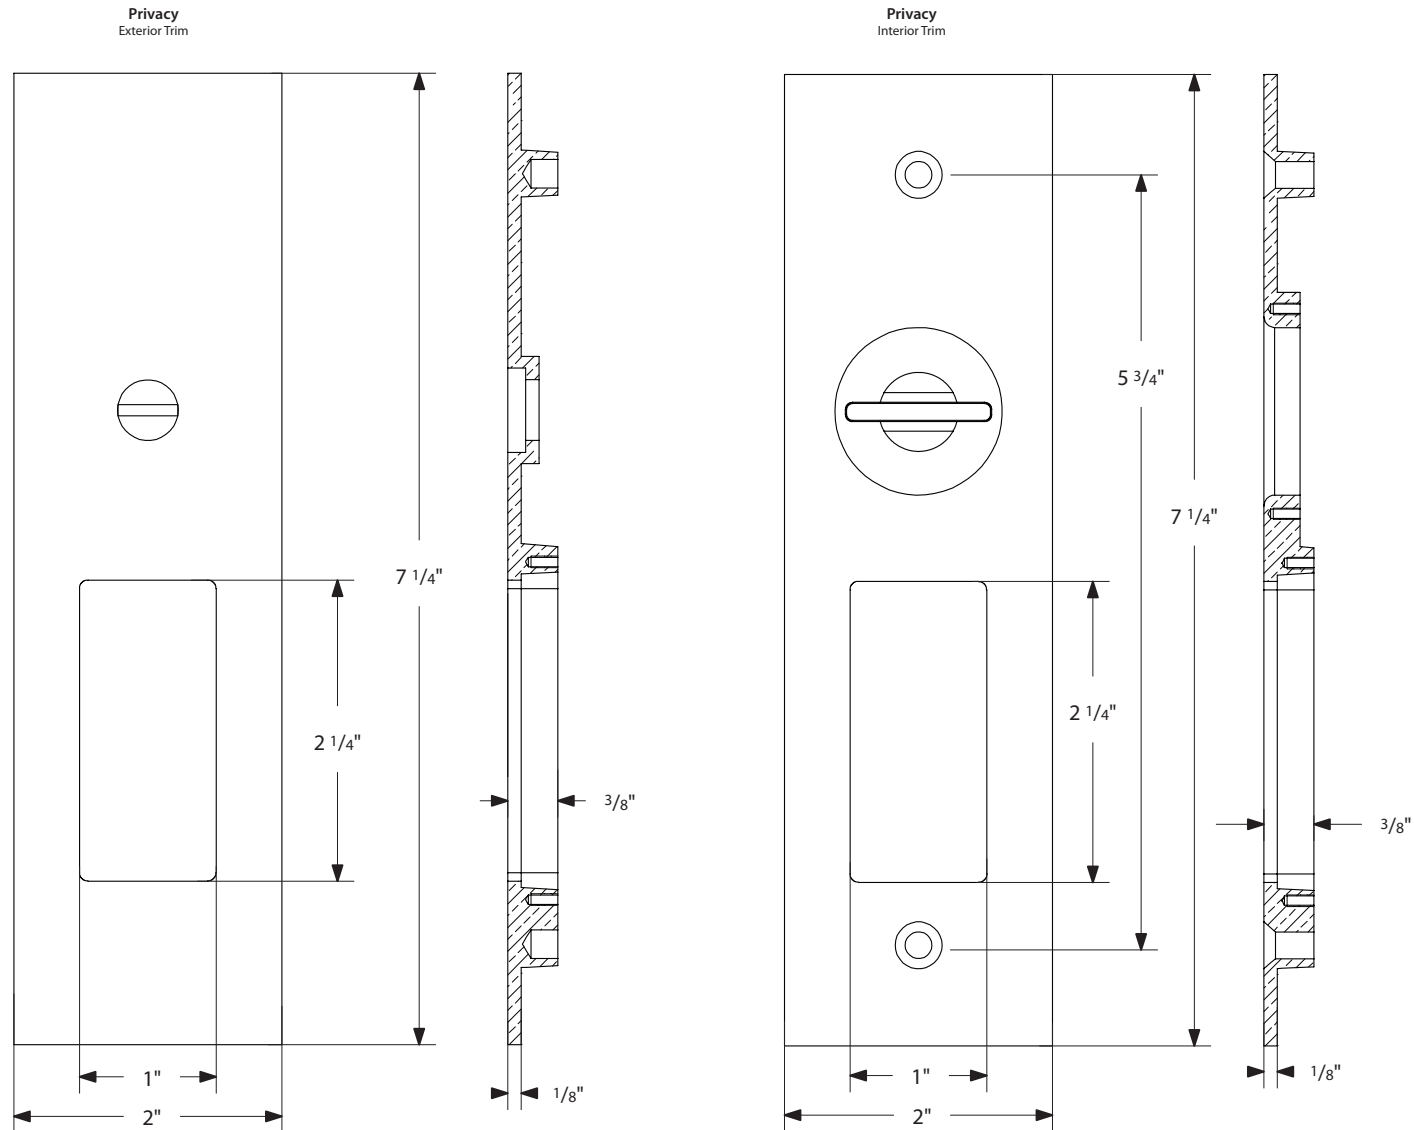

# Narrow Modern Rectangular Pocket Door Mortise Lock - Privacy Function

\*NOTE: NOT DRAWN TO SCALE.