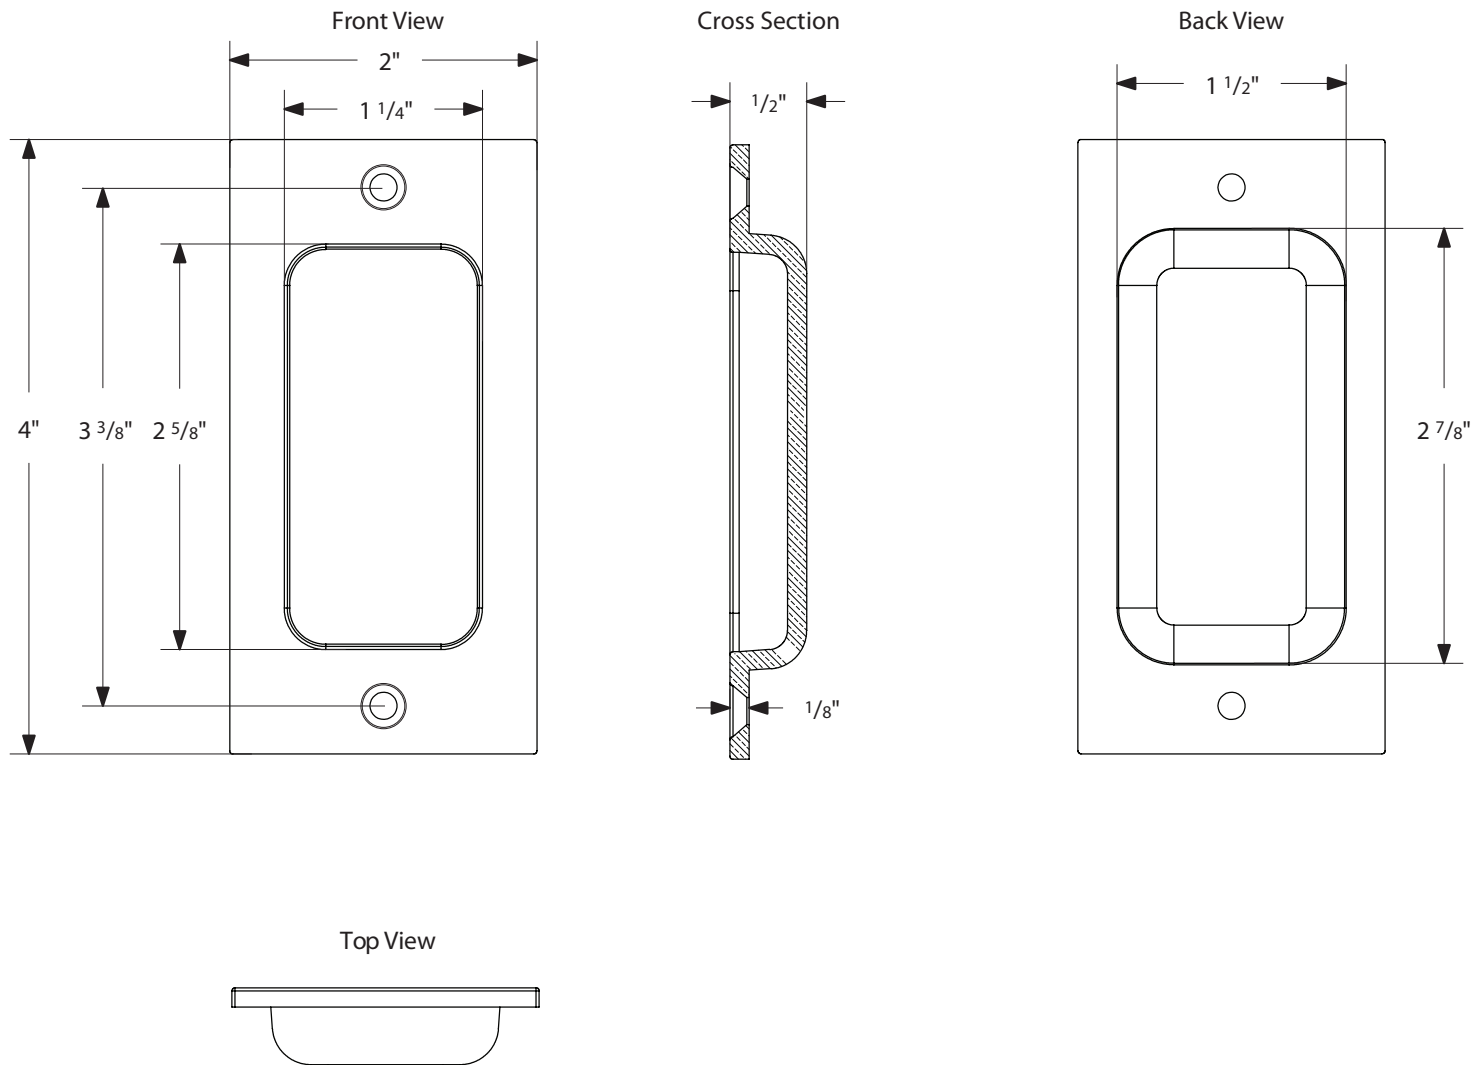

Sandcast Bronze Rustic Modern Rectangular Flush Pull - 4"

\*Note: For general info only. Not drawn to scale. Do not use as a drilling template.