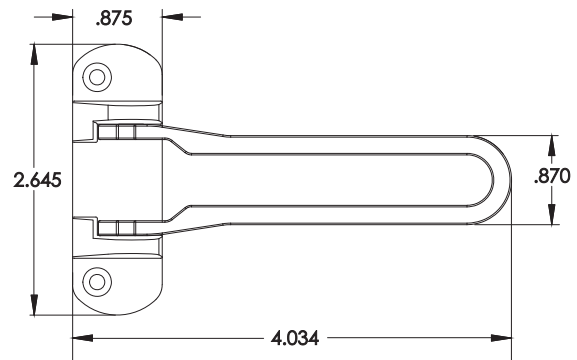

4" Dutch Door Bolts

Description	Product Code
4" Dutch Door Bolt	8516

Mortise Strike

Lip Strike

>> Supplied with 2 Types of Strike Plates and Screws. Strikes & Screws are NOT sold separately.

Security Door Guards

Description	Product Code
4" x 2½" Security Door Guard	2074
5" x 2½" Security Door Guard	2075

DIMENSIONS ARE IN INCHES