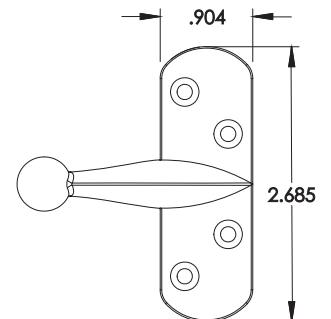

4" Dutch Door Bolts

Description	Product Code
4" Dutch Door Bolt	8516

Mortise Strike

Lip Strike

>> Supplied with 2 Types of Strike Plates and Screws. Strikes & Screws are NOT sold separately.

Security Door Guards

Description	Product Code
4" x 2½" Security Door Guard	2074
5" x 2½" Security Door Guard	2075

DIMENSIONS ARE IN INCHES