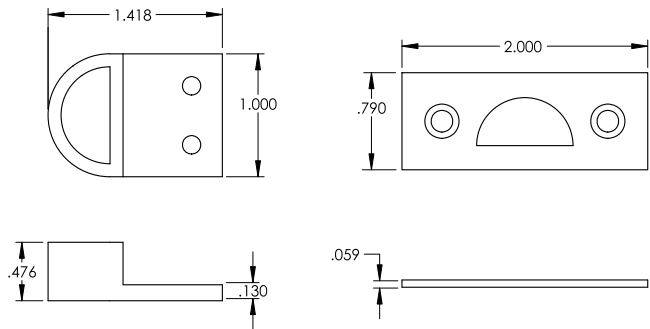

4" Dutch Door Bolts

Description	Product Code
4" Dutch Door Bolt	8516

Mortise Strike

Lip Strike

>> Supplied with 2 Types of Strike Plates and Screws. Strikes & Screws are NOT sold separately.

Security Door Guards

Description	Product Code
4" x 2½" Security Door Guard	2074
5" x 2½" Security Door Guard	2075

DIMENSIONS ARE IN INCHES