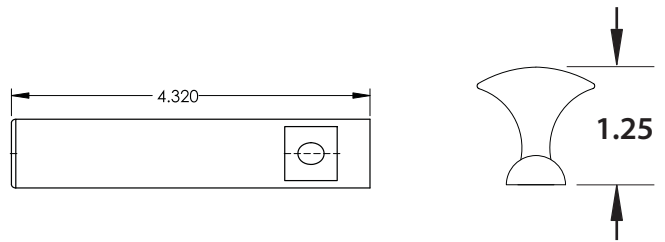

4" Dutch Door Bolts

Description	Product Code
4" Dutch Door Bolt	8516

Mortise Strike

Lip Strike

>> Supplied with 2 Types of Strike Plates and Screws. Strikes & Screws are NOT sold separately.

Security Door Guards

Description	Product Code
4" x 2½" Security Door Guard	2074
5" x 2½" Security Door Guard	2075

DIMENSIONS ARE IN INCHES