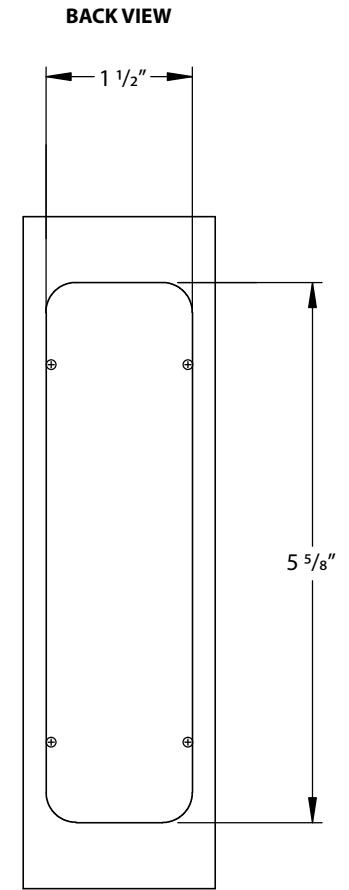

MODERN RECTANGULAR FLUSH PULL - 7"

*NOTE: NOT DRAWN TO SCALE.