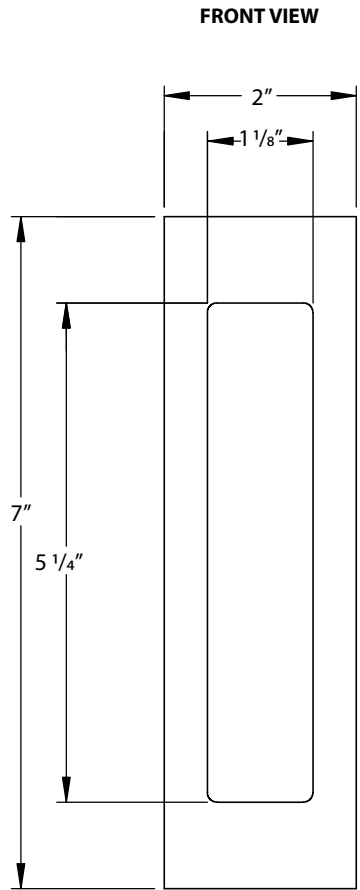

MODERN RECTANGULAR FLUSH PULL - 7"

*NOTE: NOT DRAWN TO SCALE.