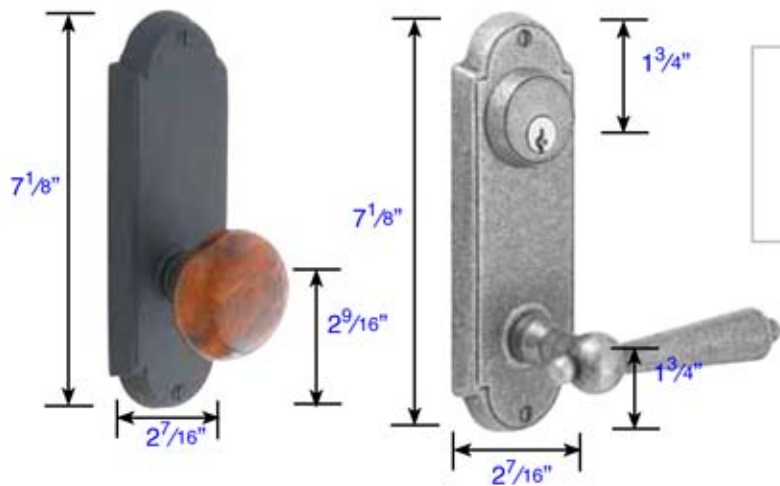

## Wrought Steel #5 Style *Plate are 1/2" Thick*

---

### Keyed

3 5/8" C-to-C  
Single Cylinder (7010)  
Double Cylinder (7011)  
Dummy (7015)