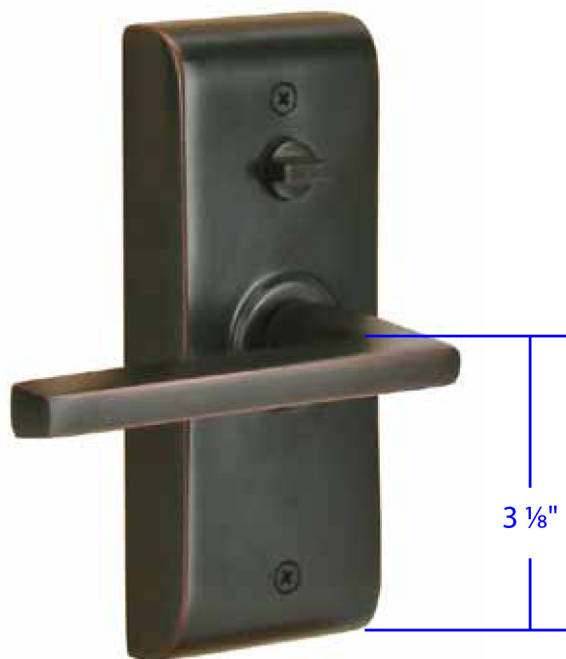

Exterior Projection: 3"

Interior Projection: 3"

Adaptors available for brass leversets to fit doors between 1 3/8" and 1 5/8" thick.

Passage Function Shown in Passage Mode

Storeroom/Gate Function

- Storeroom / Gate Function**
- Outside lever always locked
 - Entry by code or key only
 - Inside lever always free

Passage Function in Locked Mode

- Outside lever always locked
- Entry by code or key only
- Inside lever always free

Passage Function in Passage Mode

- Outside lever always free
- Entry by operating lever, no code or key required.
- Inside lever always free