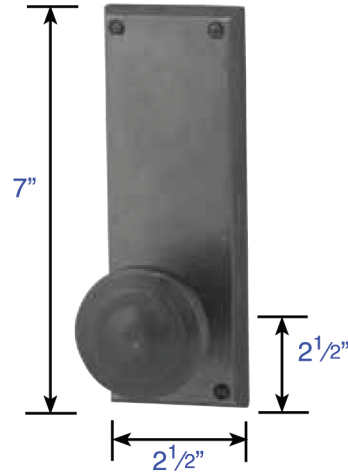

Rectangular Style *Plate are 1/2" Thick*

Non-Keyed
 Passage (71013)
 Privacy (72013)
 Dummy (70053)

Keyed
3 5/8" C-to-C
 Single Cylinder (7360)
 Double Cylinder (7361)
 Dummy (7365)

Non-Keyed
 Passage (7512)
 Privacy (7612)
 Dummy (7552)

Keyed
5 1/2" C-to-C
 Single Cylinder (7560)
 Double Cylinder (7561)
 Dummy (7565)