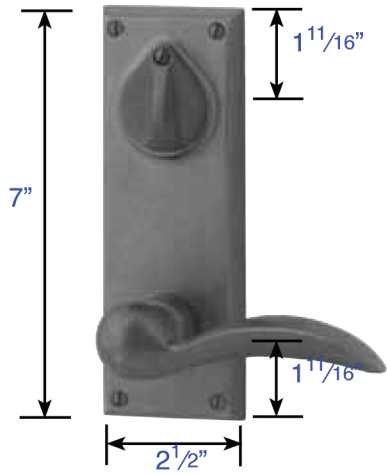

Rectangular Style *Plate are 1/2" Thick*

Non-Keyed
 Passage (71013)
 Privacy (72013)
 Dummy (70053)

Keyed
3 5/8" C-to-C
 Single Cylinder (7360)
 Double Cylinder (7361)
 Dummy (7365)

Non-Keyed
 Passage (7512)
 Privacy (7612)
 Dummy (7552)

Keyed
5 1/2" C-to-C
 Single Cylinder (7560)
 Double Cylinder (7561)
 Dummy (7565)