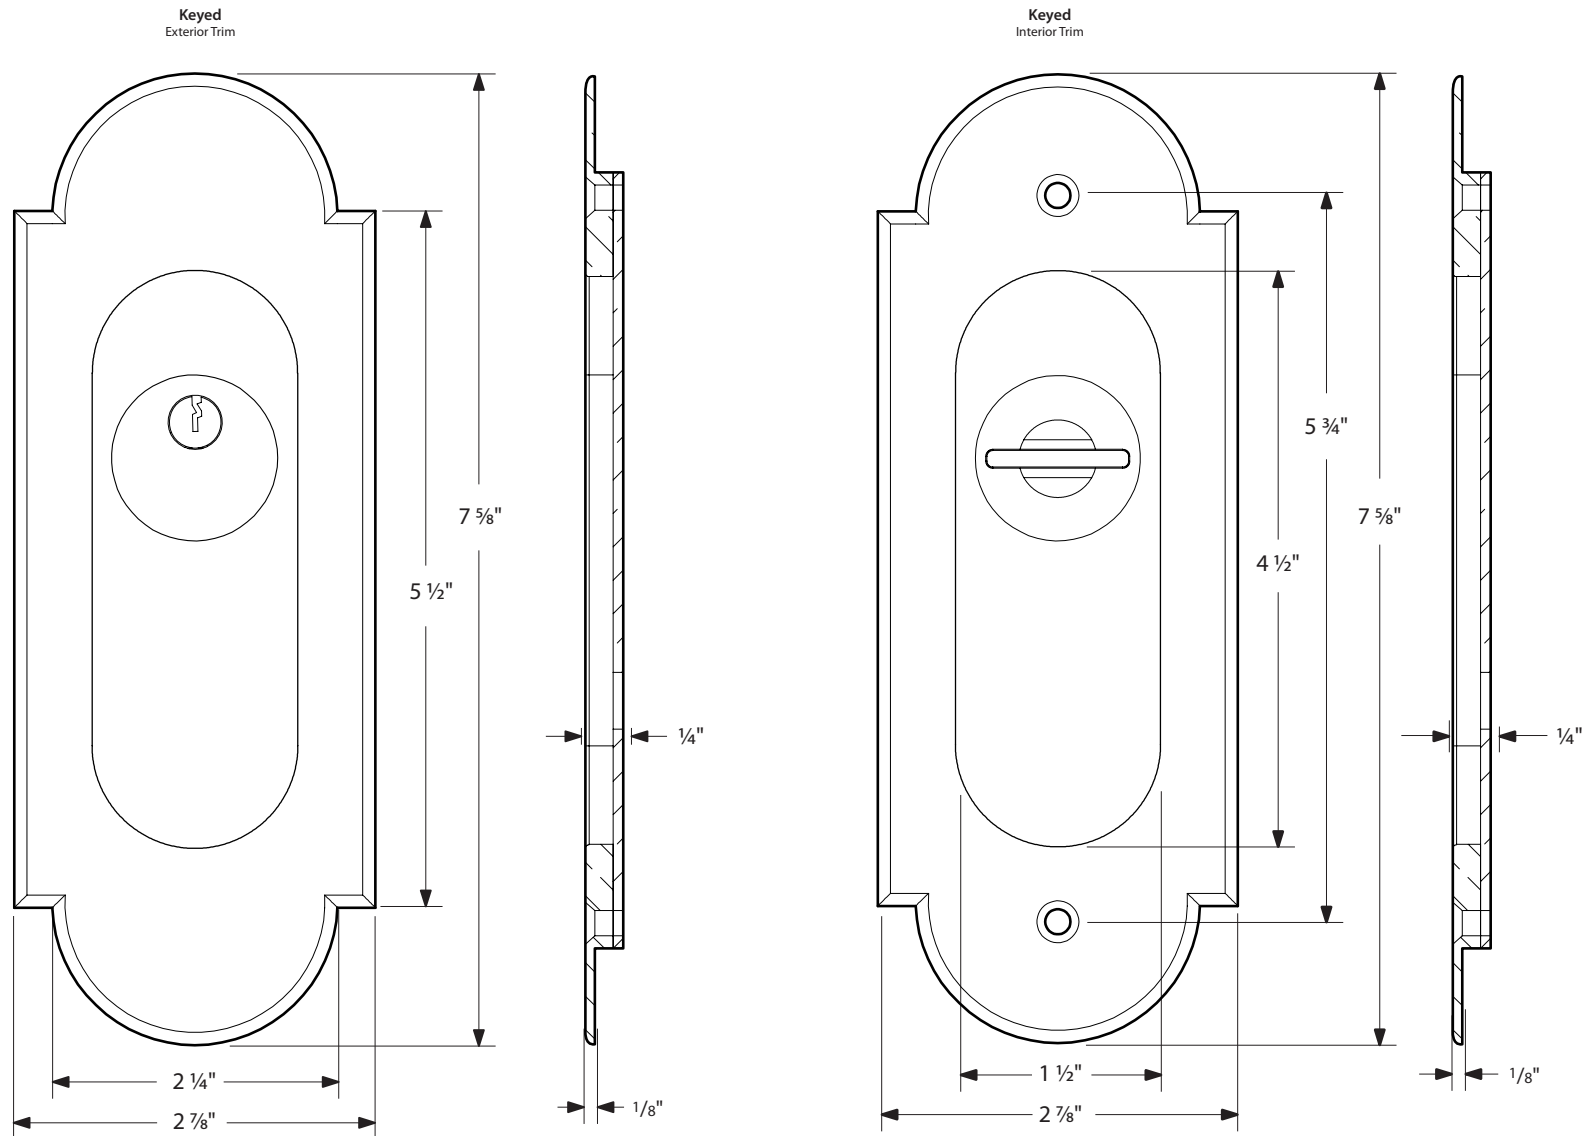

#8 Pocket Door Mortise Lock - Keyed Function

EMTEK

*NOTE: NOT DRAWN TO SCALE.

2043 Rev. 05/25/2021

#8 Pocket Door Mortise Lock - Privacy Function

EMTEK

*NOTE: NOT DRAWN TO SCALE.

2045 Rev. 05/25/2021

#8 Pocket Door Mortise Lock - Passage/Dummy Function

EMTEK

*NOTE: NOT DRAWN TO SCALE.

2044, 2046 Rev. 05/25/2021

#8 Pocket Door Mortise Lock

Keyed
Pocket Door Mortise Lock

Privacy
Pocket Door Mortise Lock

Passage
Pocket Door Mortise Lock