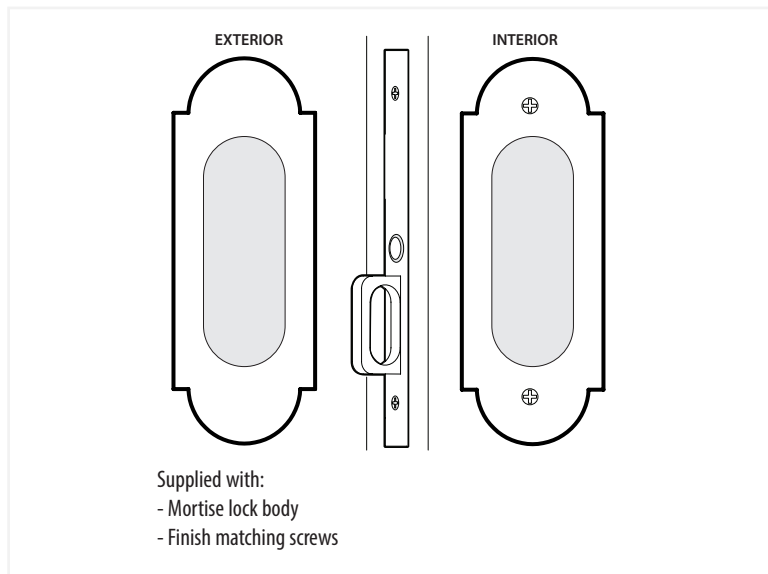

#8 Pocket Door Mortise Lock - Passage/Dummy Function

EMTEK

*NOTE: NOT DRAWN TO SCALE.

2044, 2046 Rev. 05/25/2021

#8 Pocket Door Mortise Lock

Keyed
Pocket Door Mortise Lock

Privacy
Pocket Door Mortise Lock

Passage
Pocket Door Mortise Lock