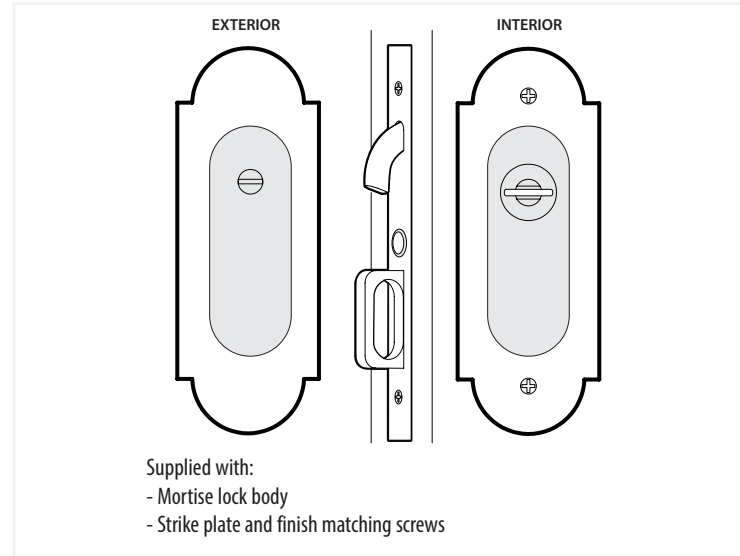

#8 Pocket Door Mortise Lock - Passage/Dummy Function

EMTEK

*NOTE: NOT DRAWN TO SCALE.

2044, 2046 Rev. 05/25/2021

#8 Pocket Door Mortise Lock

Keyed
Pocket Door Mortise Lock

Privacy
Pocket Door Mortise Lock

Passage
Pocket Door Mortise Lock