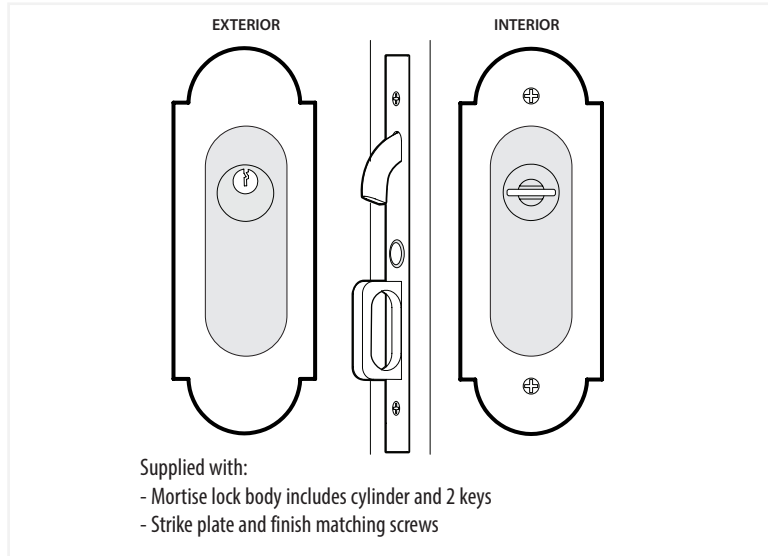

#8 Pocket Door Mortise Lock - Passage/Dummy Function

EMTEK

*NOTE: NOT DRAWN TO SCALE.

2044, 2046 Rev. 05/25/2021

#8 Pocket Door Mortise Lock

Keyed
Pocket Door Mortise Lock

Privacy
Pocket Door Mortise Lock

Passage
Pocket Door Mortise Lock