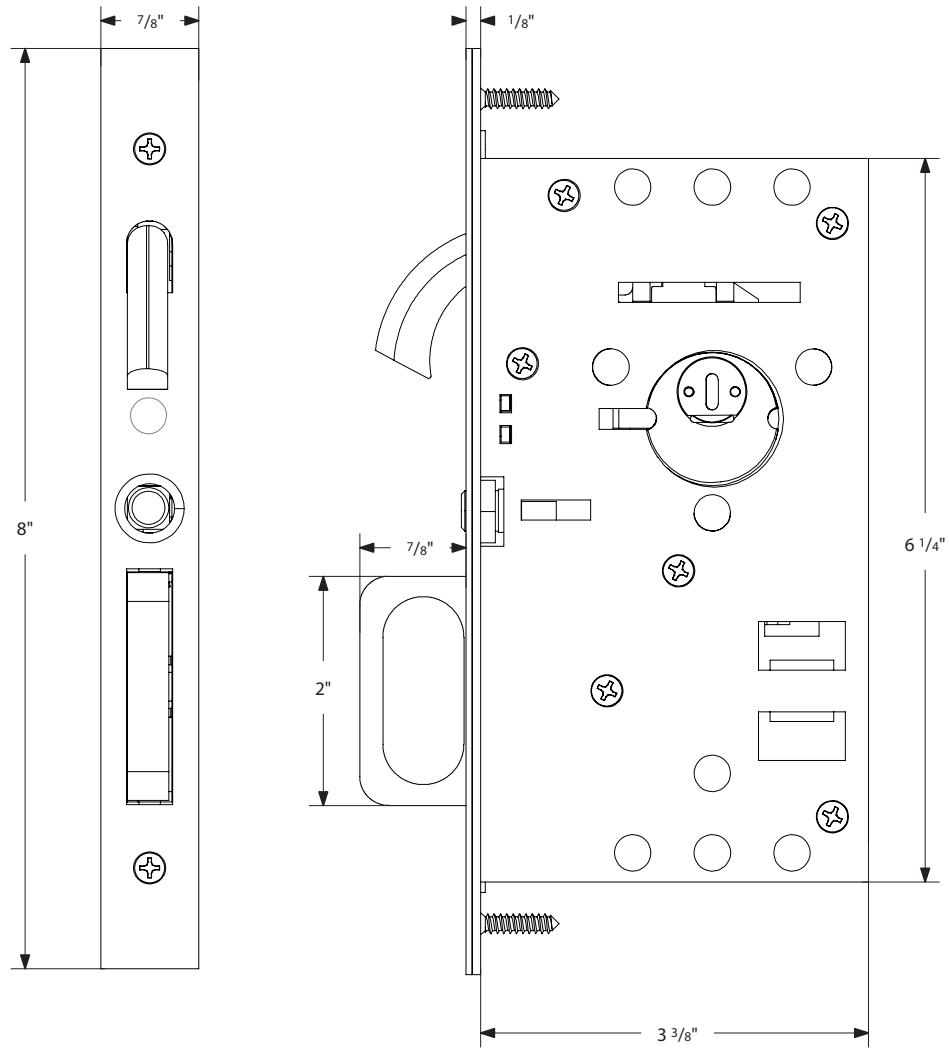

Pocket Door Mortise Lock Body

EMTEK

*NOTE: NOT DRAWN TO SCALE.

Rev. 05/25/2021