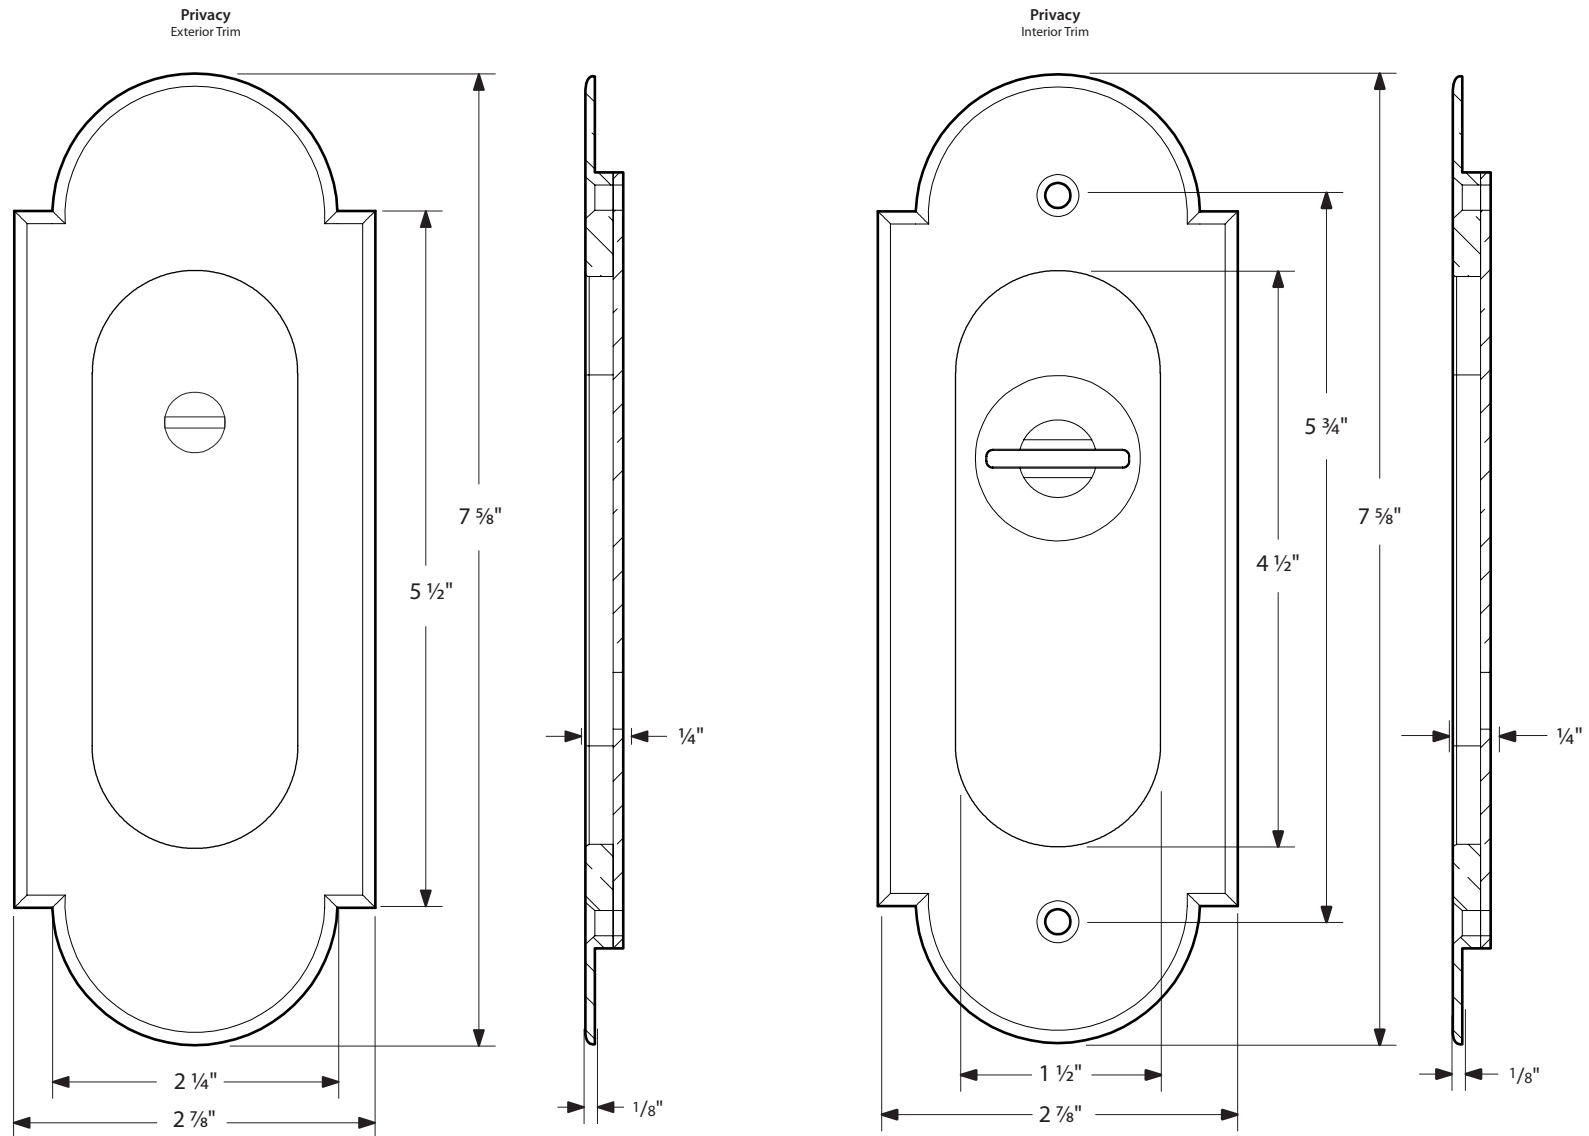

#8 Pocket Door Mortise Lock - Keyed Function

EMTEK

*NOTE: NOT DRAWN TO SCALE.

2043 Rev. 05/25/2021

#8 Pocket Door Mortise Lock - Privacy Function

EMTEK

*NOTE: NOT DRAWN TO SCALE.

2045 Rev. 05/25/2021

#8 Pocket Door Mortise Lock - Passage/Dummy Function

EMTEK

*NOTE: NOT DRAWN TO SCALE.

2044, 2046 Rev. 05/25/2021

#8 Pocket Door Mortise Lock

Keyed
Pocket Door Mortise Lock

Privacy
Pocket Door Mortise Lock

Passage
Pocket Door Mortise Lock