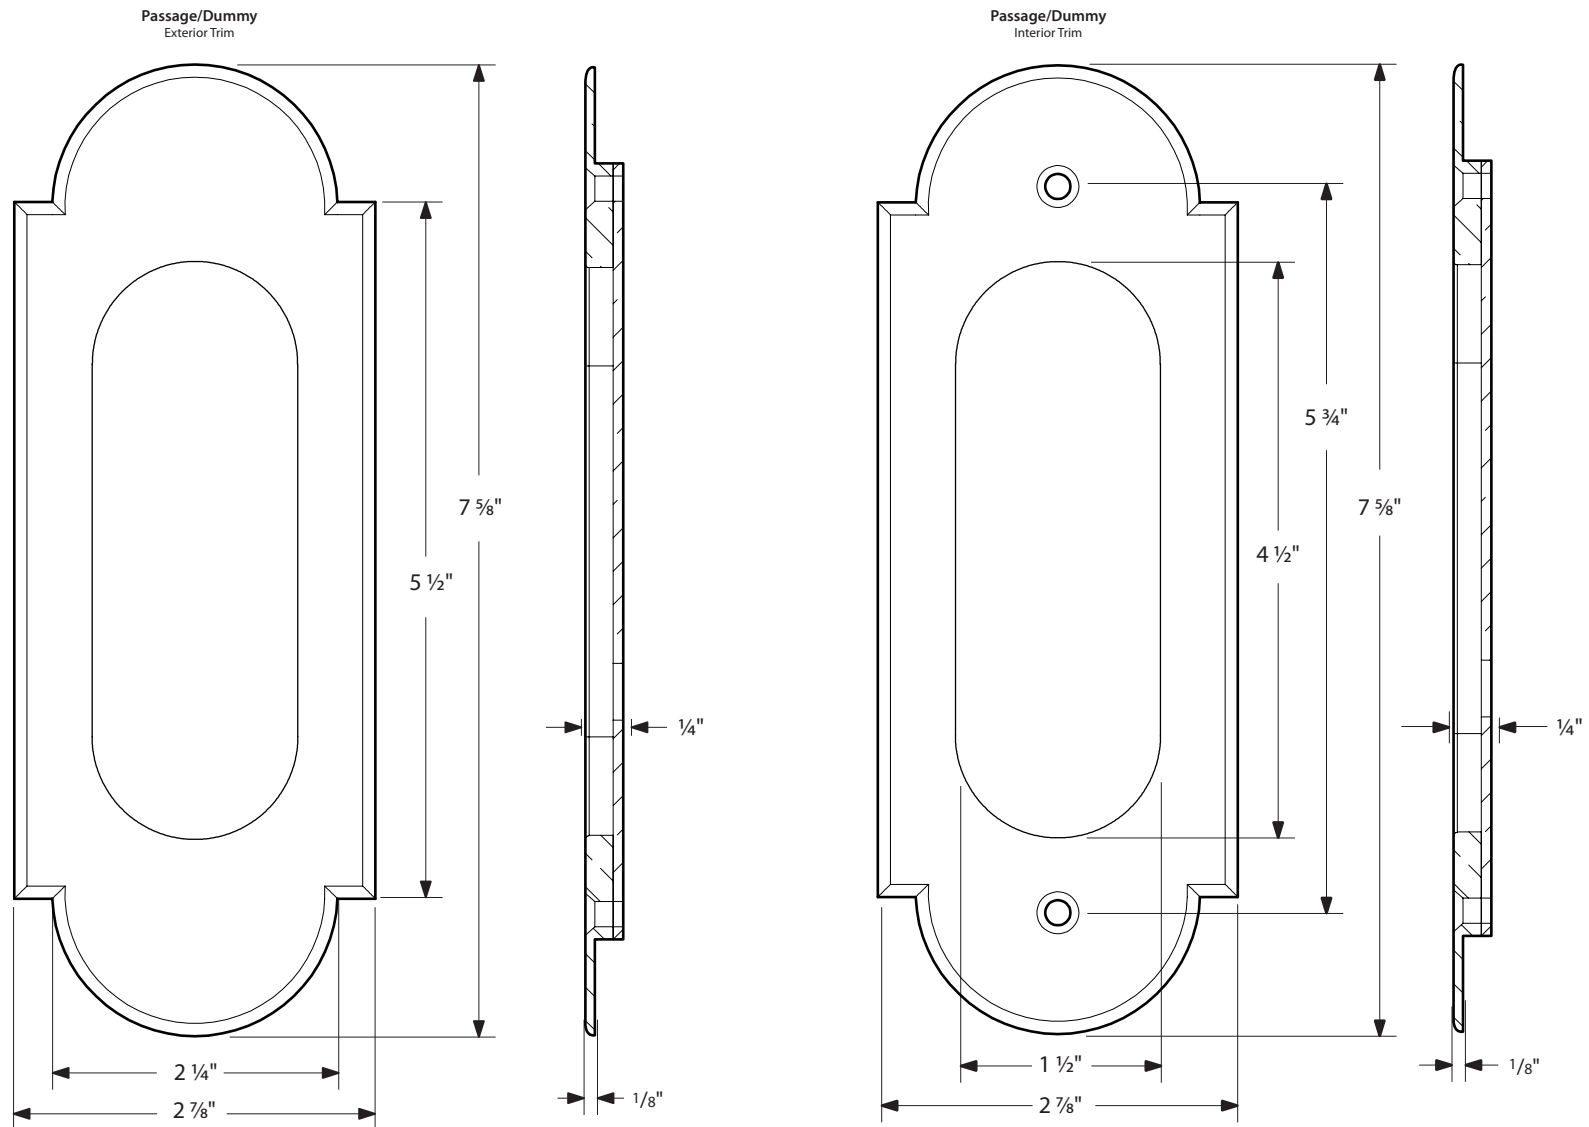

#8 Pocket Door Mortise Lock - Keyed Function

EMTEK

*NOTE: NOT DRAWN TO SCALE.

2043 Rev. 05/25/2021

#8 Pocket Door Mortise Lock - Privacy Function

EMTEK

*NOTE: NOT DRAWN TO SCALE.

2045 Rev. 05/25/2021

#8 Pocket Door Mortise Lock - Passage/Dummy Function

EMTEK

*NOTE: NOT DRAWN TO SCALE.

2044, 2046 Rev. 05/25/2021

#8 Pocket Door Mortise Lock

Keyed
Pocket Door Mortise Lock

Privacy
Pocket Door Mortise Lock

Passage
Pocket Door Mortise Lock