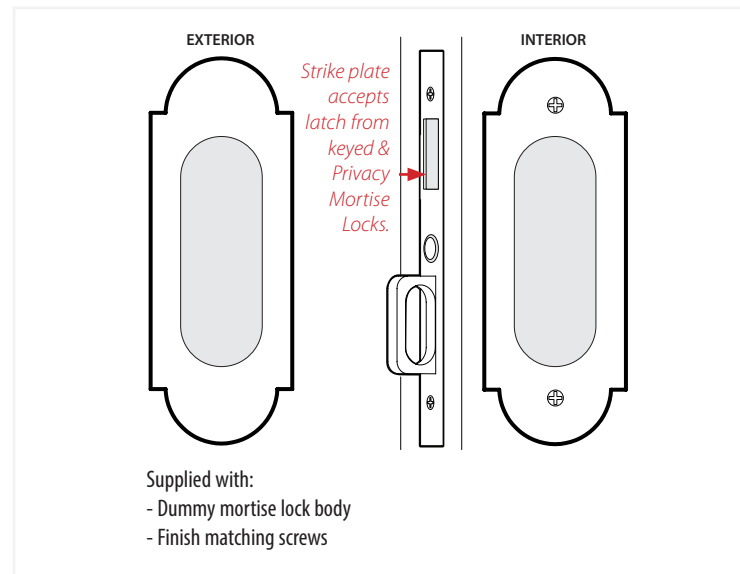

#8 Pocket Door Mortise Lock - Passage/Dummy Function

EMTEK

*NOTE: NOT DRAWN TO SCALE.

2044, 2046 Rev. 05/25/2021

#8 Pocket Door Mortise Lock

Keyed
Pocket Door Mortise Lock

Privacy
Pocket Door Mortise Lock

Passage
Pocket Door Mortise Lock

Dummy
Pocket Door Mortise Lock

Pocket Door Mortise Lock Body

EMTEK

*NOTE: NOT DRAWN TO SCALE.

Rev. 05/25/2021