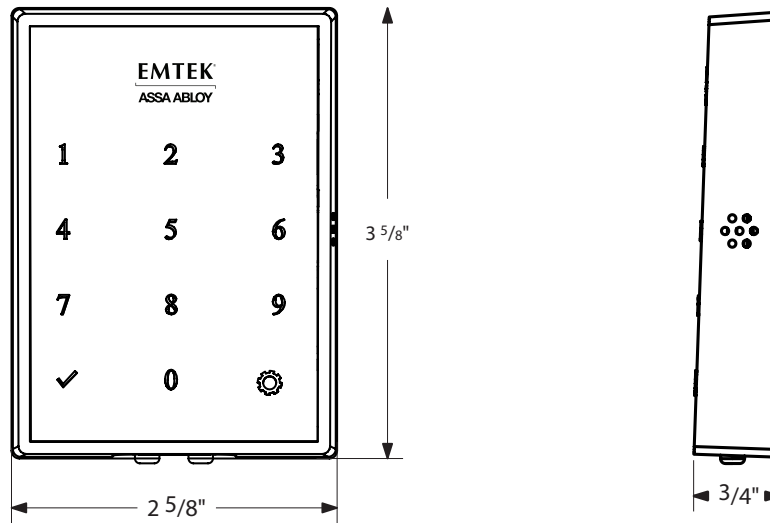

EMPOWERED™ MOTORIZED TOUCHSCREEN
KEYPAD DEADBOLT

EMTEK[®]
ASSA ABLOY

EMPower™ Motorized Touchscreen Keypad
Deadbolt (EMP0101) & SMART Deadbolt - Connect by August (EMP1101)

NOT DRAWN TO SCALE