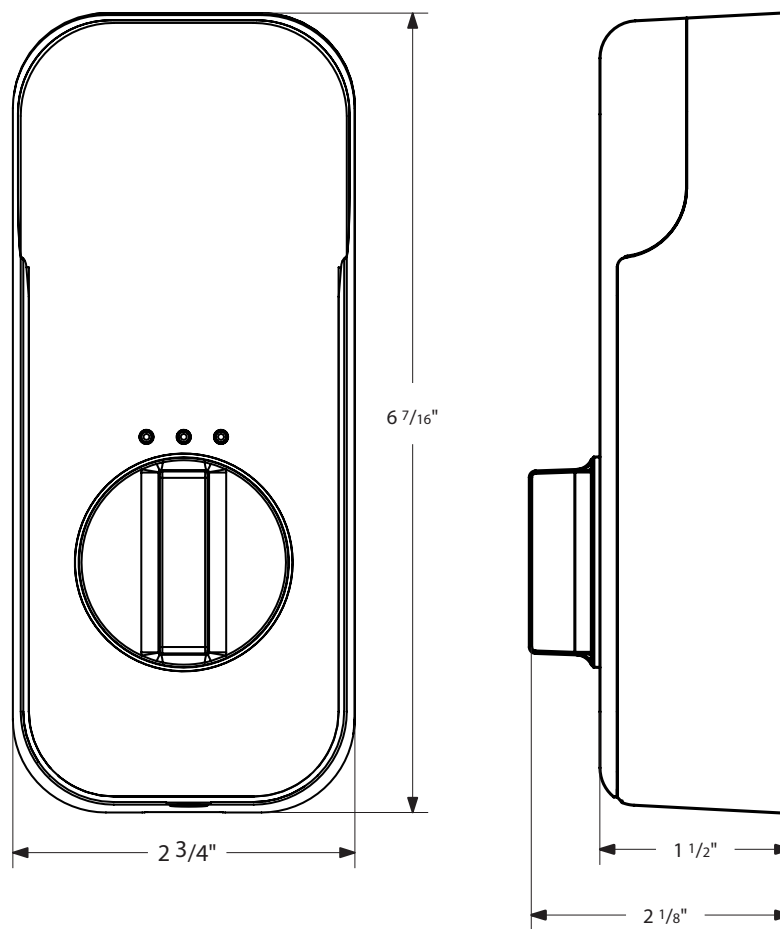

EMPOWERED™ MOTORIZED TOUCHSCREEN
KEYPAD DEADBOLT

EMTEK[®]
ASSA ABLOY

EMPower™ Motorized Touchscreen Keypad
Deadbolt (EMP0101) & SMART Deadbolt - Connect by August (EMP1101)

NOT DRAWN TO SCALE