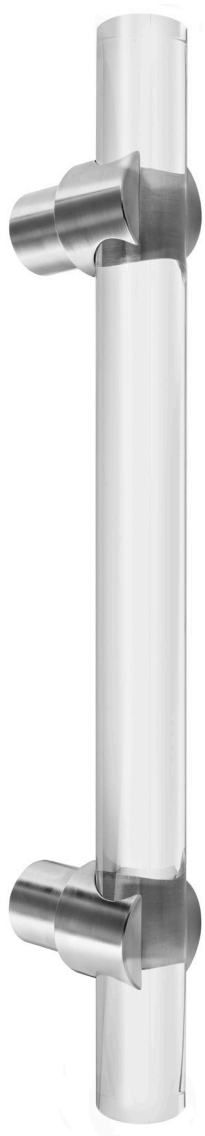

ARCTIC COLLECTION

Series 2

SPECIFICATIONS

Product Description: 1 1/2" Solid Round Acrylic Grip with Sigma Mounts in Stainless Steel

Material	Acrylic	Aluminum	Brass	Stainless Steel	Wood
Grip	✓				
Mount(s)				✓	

Overall Length "A"	Center To Center "B"	Overall Diameter "C"
18"(457mm)	12"(305mm)	1 1/2"(38mm)
24"(610mm)	18"(457mm)	1 1/2"(38mm)
36"(914mm)	24"(610mm)	1 1/2"(38mm)

Finishes	Acrylic Clear	Acrylic Frosted	Acrylic Color	Aged Brass	Antique Brass	Polished Brass	Satin Brass	Oil Rubbed Bronze	Polished Chrome	Satin Chrome	Brushed Stainless	Polished Stainless	Powder Coated	Lithonia
Grip	✓	✓												
Mount(s)											✓	✓	✓	✓

Custom sizes & finishes available upon request

Dimensions are approximate and provided for reference purposes only