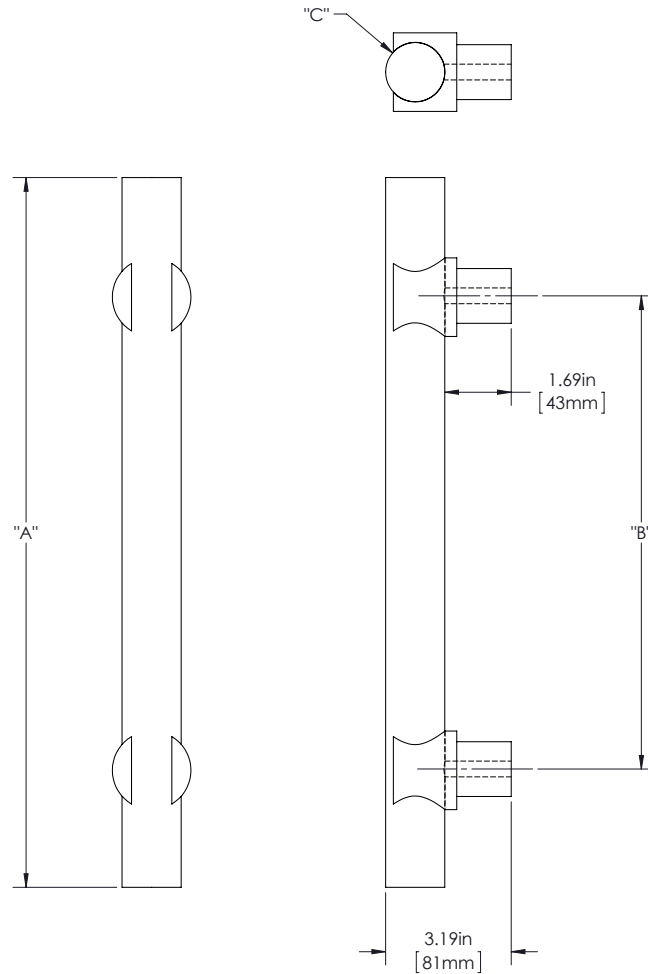

ARCTIC COLLECTION

Series 2

SPECIFICATIONS

Product Description: 1 1/2" Solid Round Acrylic Grip with Sigma Mounts in Stainless Steel

Material	Acrylic	Aluminum	Brass	Stainless Steel	Wood
Grip	✓				
Mount(s)				✓	

Overall Length "A"	Center To Center "B"	Overall Diameter "C"
18"(457mm)	12"(305mm)	1 1/2"(38mm)
24"(610mm)	18"(457mm)	1 1/2"(38mm)
36"(914mm)	24"(610mm)	1 1/2"(38mm)

Finishes	Acrylic Clear	Acrylic Frosted	Acrylic Color	Aged Brass	Antique Brass	Polished Brass	Satin Brass	Oil Rubbed Bronze	Polished Chrome	Satin Chrome	Brushed Stainless	Polished Stainless	Powder Coated	Lithonia
Grip	✓	✓												
Mount(s)											✓	✓	✓	✓

Custom sizes & finishes available upon request

Dimensions are approximate and provided for reference purposes only