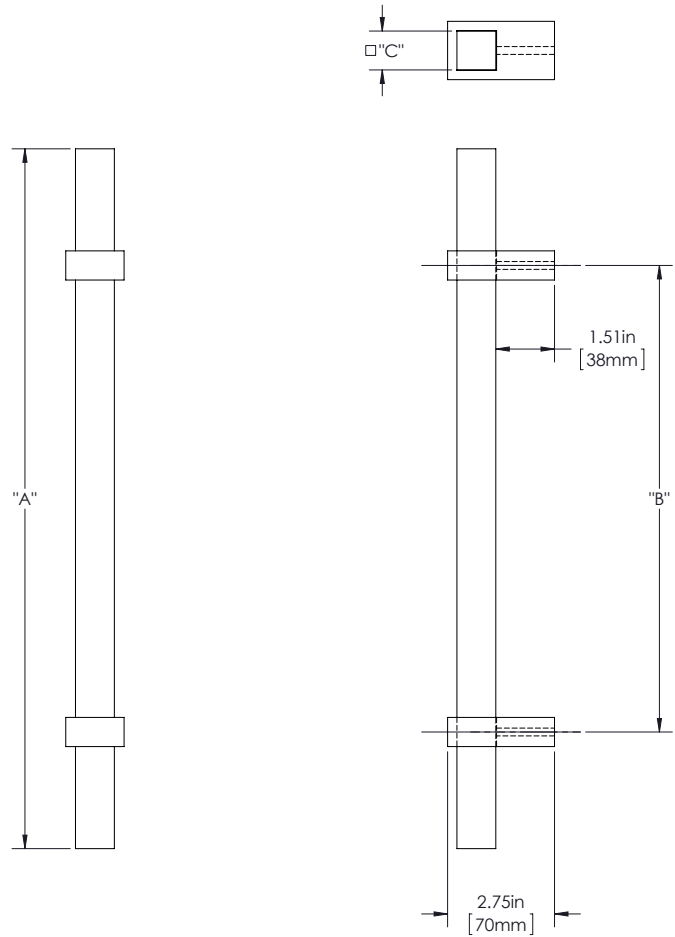

BOISE COLLECTION

Series 2

FIRST IMPRESSIONS
INTERNATIONAL

SPECIFICATIONS

Product Description: 1" Solid Square Wood Grip with Wrap Around Straight Square Mounts in Aluminum

Material	Acrylic	Aluminum	Brass	Stainless Steel	Wood
Grip					✓
Mount(s)		✓			

Overall Length "A"	Center To Center "B"	Overall Diameter "C"
12"(305mm)	8"(203mm)	1"(25mm)
24"(610mm)	18"(457mm)	1"(25mm)
36"(914mm)	24"(610mm)	1"(25mm)

Finishes	Cherry	Bubinga	Ipe	Jatoba	Mahogany	White Oak	Teak	Black Walnut
Grip							✓	

Custom sizes & finishes available upon request

Dimensions are approximate and provided for reference purposes only