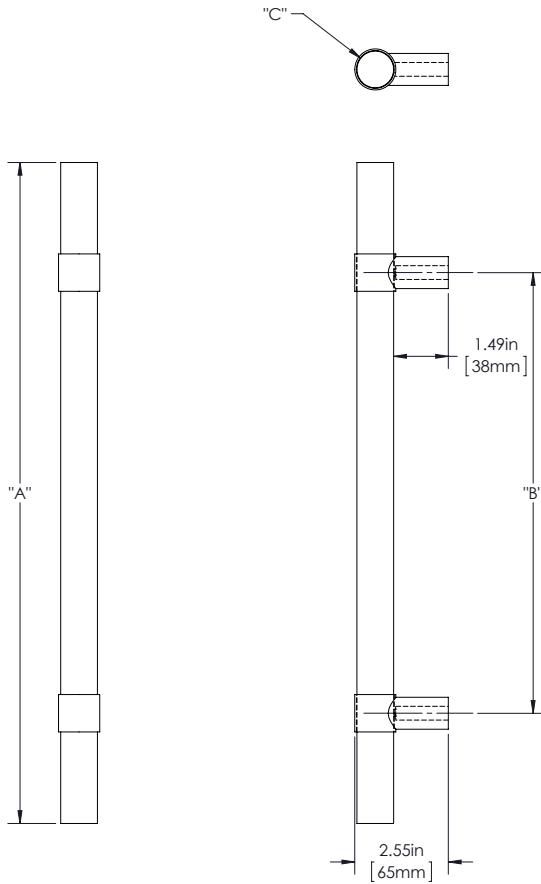

## SPECIFICATIONS

**Product Description:** 1" Solid Round Wood Grip with Wrap Around Straight Round Mounts in Brass

Material	Acrylic	Aluminum	Brass	Stainless Steel	Wood
Grip					✓
Mount(s)			✓		

Overall Length "A"	Center To Center "B"	Overall Diameter "C"
12"(305mm)	8"(203mm)	1"(25mm)
24"(610mm)	18"(457mm)	1"(25mm)
36"(914mm)	24"(610mm)	1"(25mm)

Custom sizes & finishes available upon request

Dimensions are approximate and provided for reference purposes only