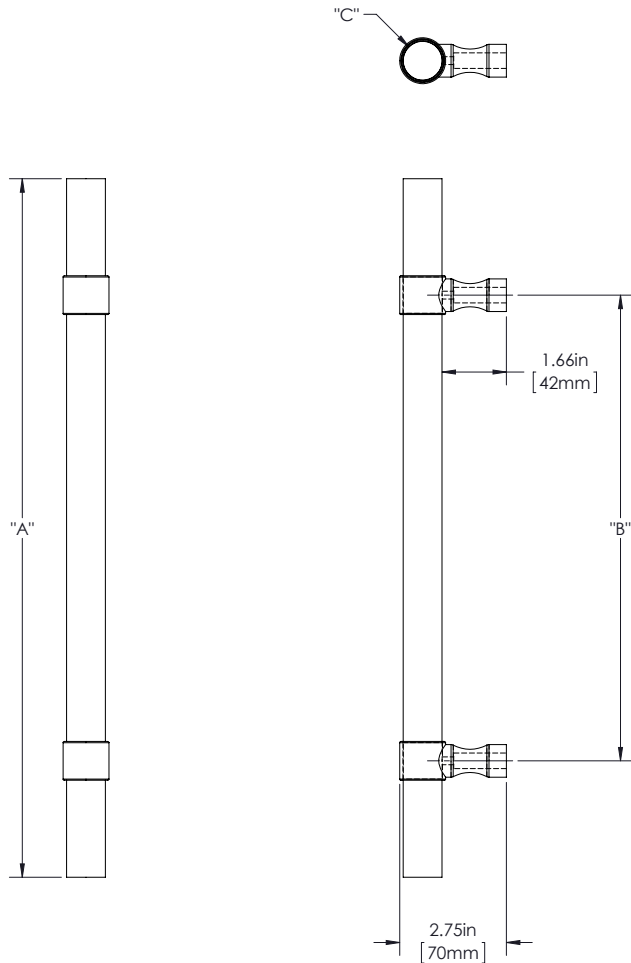

SPECIFICATIONS

Product Description: 1" Solid Round Wood Grip with Wrap Around Hourglass Mounts in Brass

Material	Acrylic	Aluminum	Brass	Stainless Steel	Wood	Overall Length "A"	Center To Center "B"	Overall Diameter "C"
Grip					✓	12"(305mm)	8"(203mm)	1"(25mm)
Mount(s)			✓			24"(610mm)	18"(457mm)	1"(25mm)
						36"(914mm)	24"(610mm)	1"(25mm)

Custom sizes & finishes available upon request

Dimensions are approximate and provided for reference purposes only