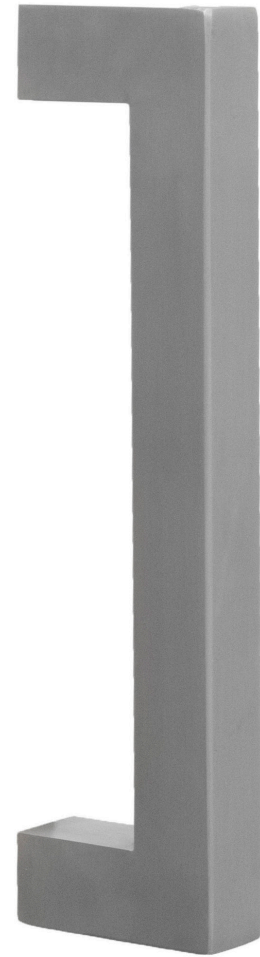

## SPECIFICATIONS

**Product Description:** 1" Solid Square Mitered Grip in Aluminum

Material	Acrylic	Aluminum	Brass	Stainless Steel	Steel
Grip		✓			
Mount(s)		✓			

Overall Length "A"	Center To Center "B"	Overall Dimension
12"(305mm)	11"(279mm)	1"(25mm)
24"(610mm)	23"(584mm)	1"(25mm)
36"(914mm)	35"(889mm)	1"(25mm)

Finishes	Aged Brass	Antique Brass	Polished Brass	Satin Brass	Oil Rubbed Bronze	Polished Chrome	Satin Chrome	Polished Nickel	Satin Nickel	Brushed Stainless	Polished Stainless	Powder Coat	Lithonia
Grip	✓	✓	✓	✓	✓	✓	✓	✓	✓			✓	✓
Mount(s)	✓	✓	✓	✓	✓	✓	✓	✓	✓			✓	✓

Custom sizes & finishes available upon request

Dimensions are approximate and provided for reference purposes only