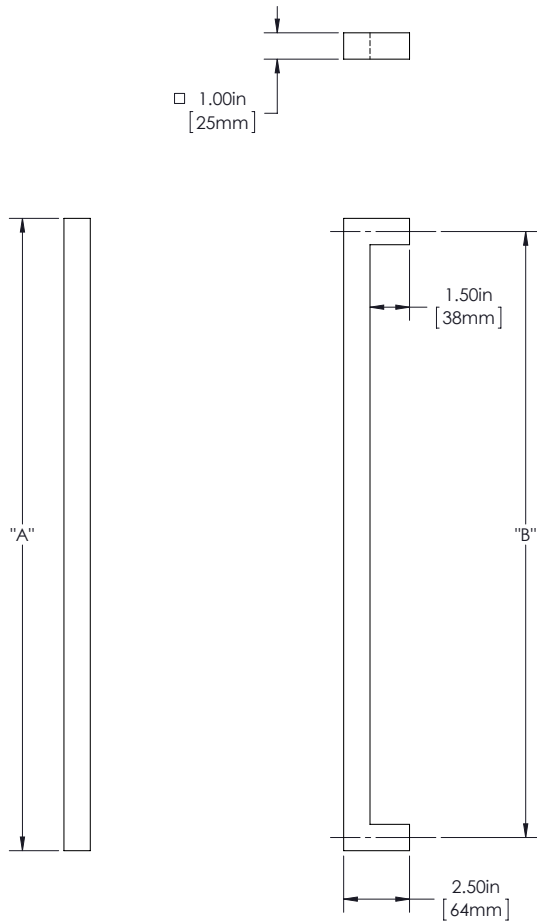

## SPECIFICATIONS

**Product Description:** 1" Solid Square Mitered Grip in Aluminum

Material	Acrylic	Aluminum	Brass	Stainless Steel	Steel
Grip		✓			
Mount(s)		✓			

Overall Length "A"	Center To Center "B"	Overall Dimension
12"(305mm)	11"(279mm)	1"(25mm)
24"(610mm)	23"(584mm)	1"(25mm)
36"(914mm)	35"(889mm)	1"(25mm)

Custom sizes & finishes available upon request

Dimensions are approximate and provided for reference purposes only