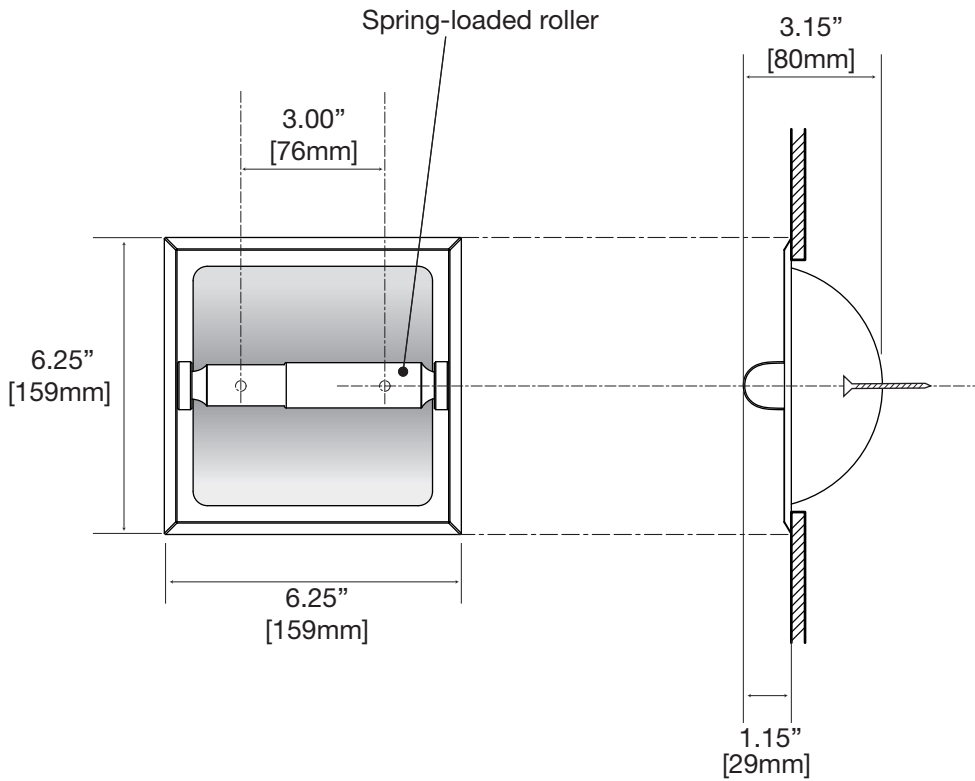

Recessed Tissue Holder

Mounting hardware included

**Mounting Hardware Included (Item#783)**