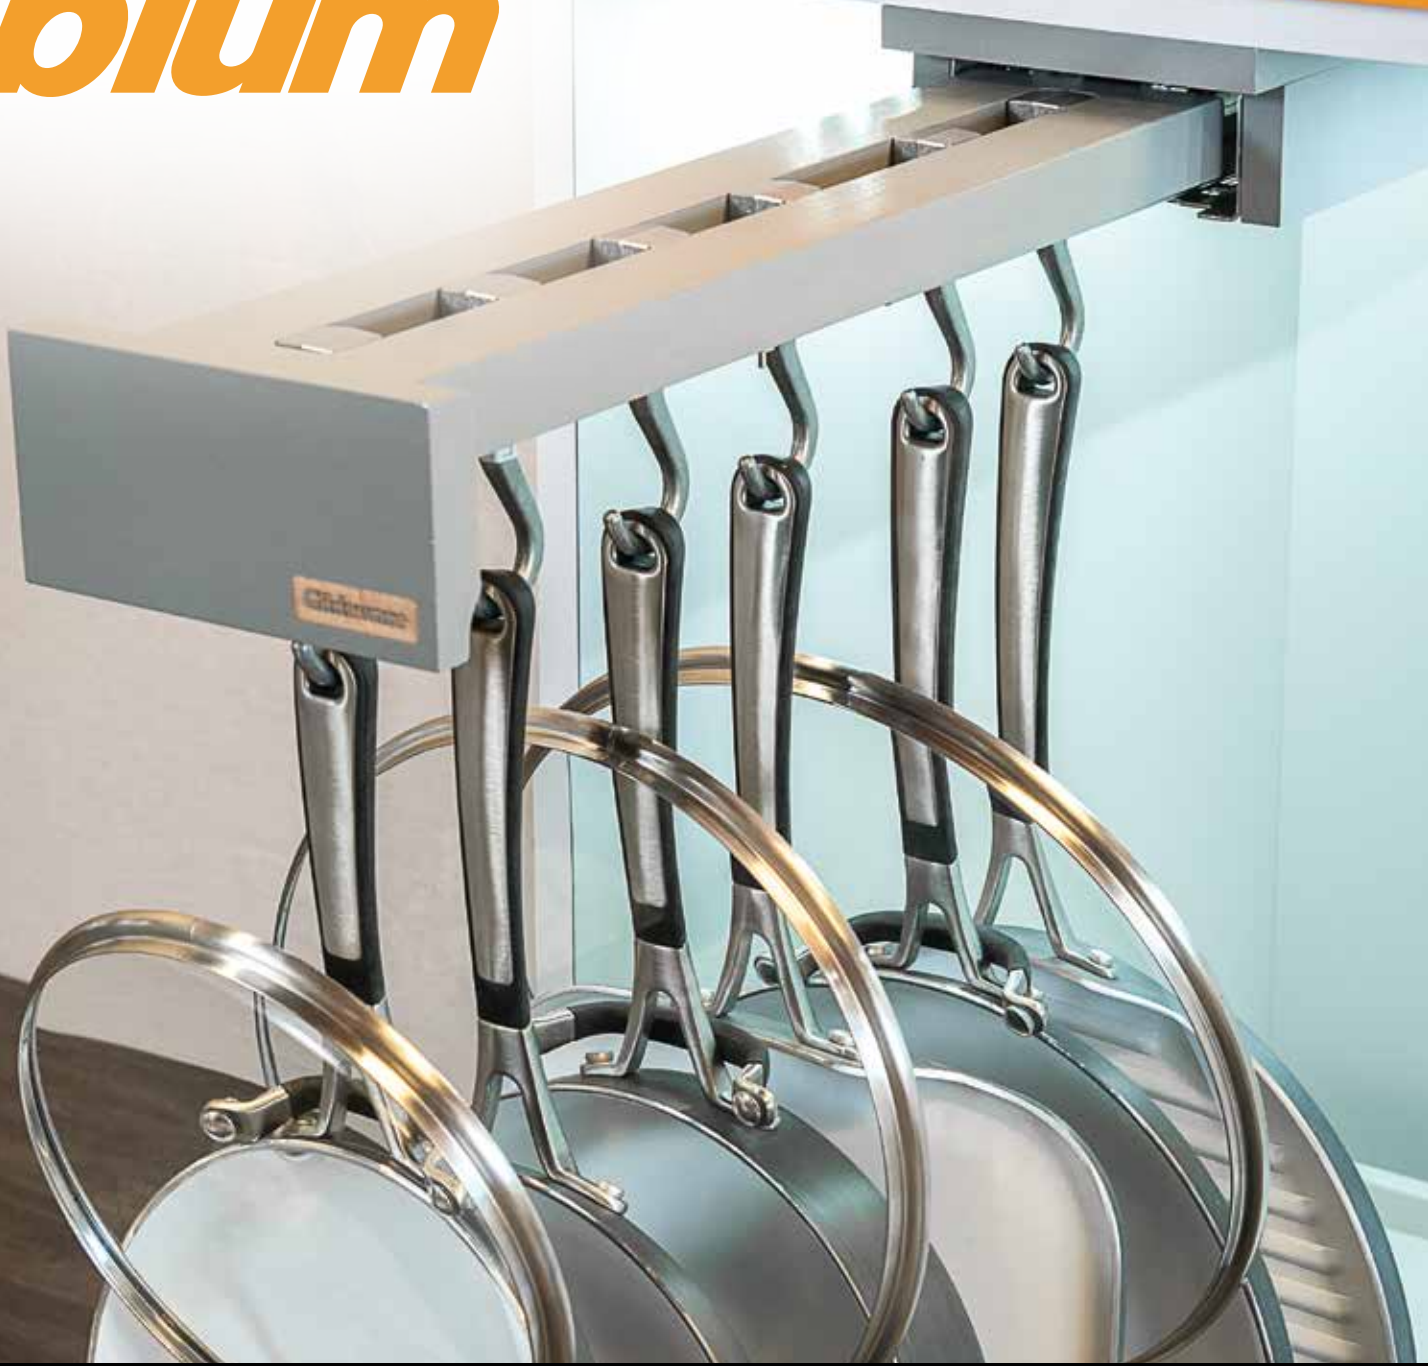

 **blum**®

Cookware & Home Storage with Glideware™

Home Storage Made Simple

Above: Cookware storage before Glideware.

Right: Cookware and home storage after Glideware.

- Blum Tandem hardware
- Lifetime Warranty
- Accommodates heavy cookware, including cast iron (100 lb capacity)
- *SYNCHRONIZED MOTION™* and weighted hooks keep cookware quiet while in use
- Designed to fit any standard-depth base cabinet
- Installs in 15 minutes with just four screws
- Installs in new cabinets or retrofits existing cabinets
- Simple solution to lid storage
- “Soft-close” feature
- Available in grey or maple finish

PRODUCT	INCLUDES	DESCRIPTION	SIZE
GLD-W22-BG-7	Glideware unit w/7 hooks	Grey pan/utility organizer	22" L X 6" W X 3" H*
GLD-W22-BC-7	Glideware unit w/7 hooks	Maple pan/utility organizer	22" L X 6" W X 3" H*