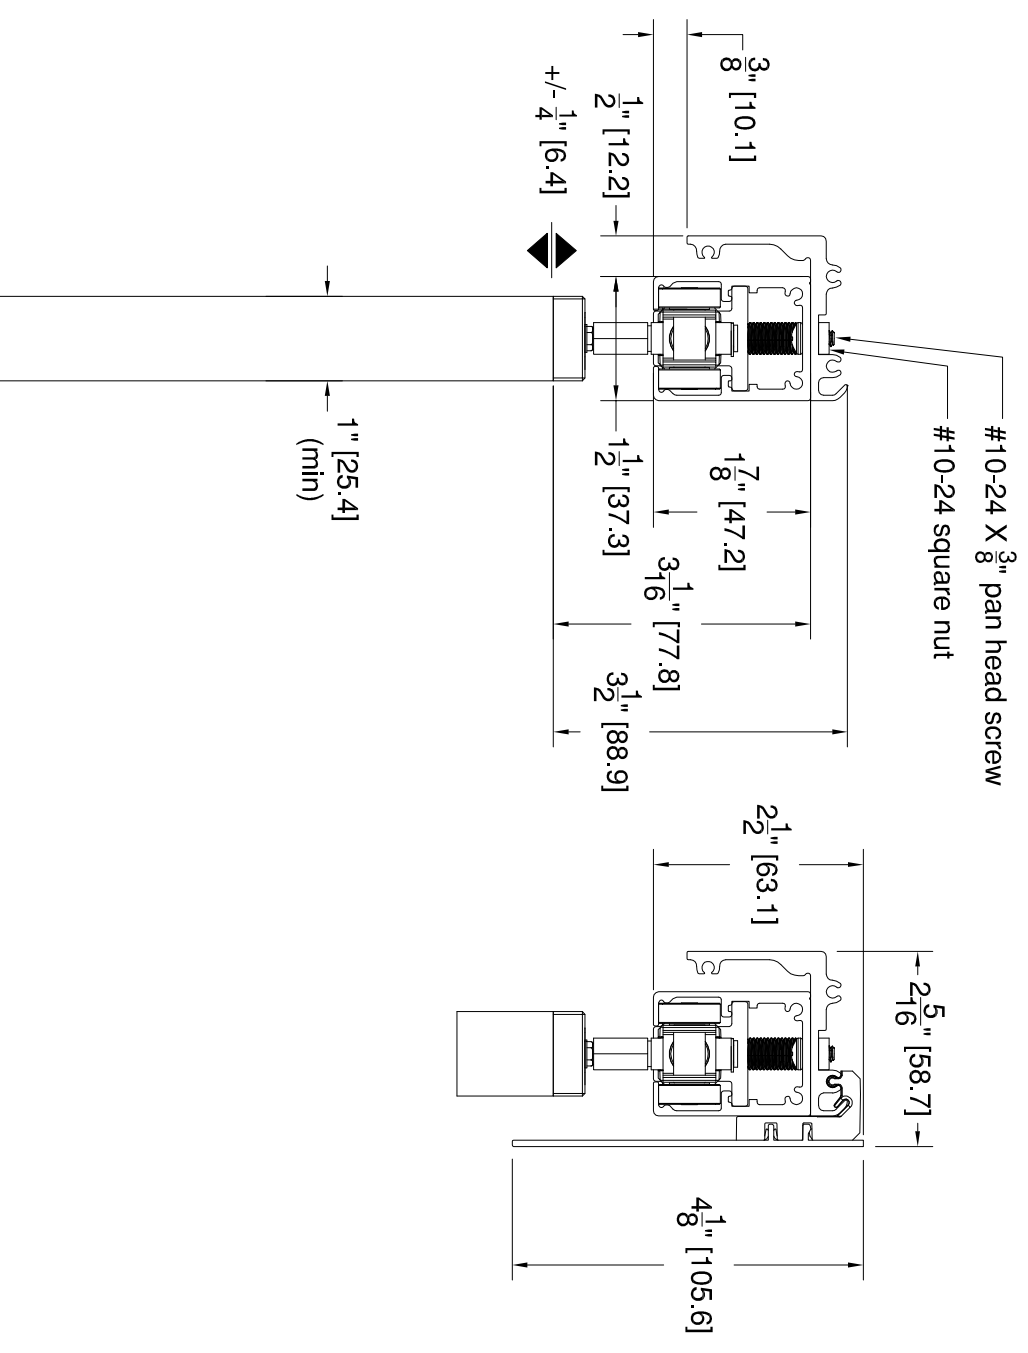

# Grant SD (wall mount, wall mount fascia)

\*X=3"[76.2mm] for use with Grant HD 5' or 7' track  
 \*X=4"[101.6mm] for use with all other Grant HD track lengths