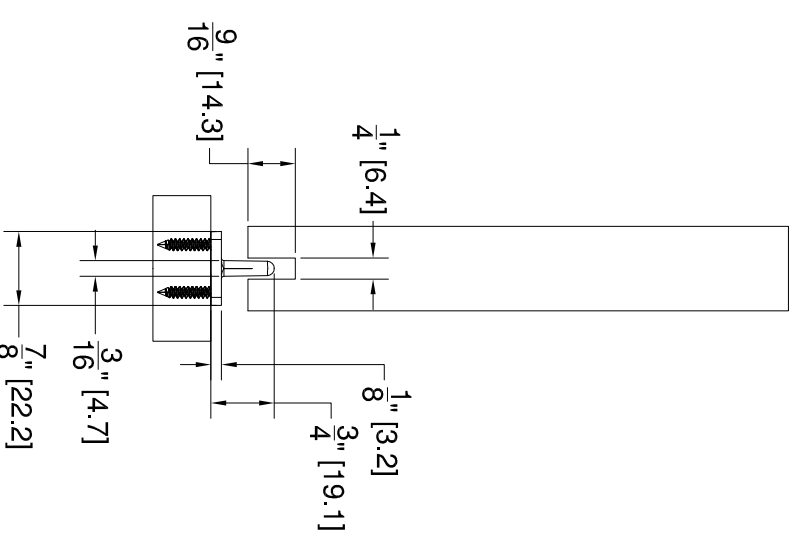

# Grant SD (wall mount, wall mount fascia)

\*X=3"[76.2mm] for use with Grant HD 5' or 7' track  
 \*X=4"[101.6mm] for use with all other Grant HD track lengths