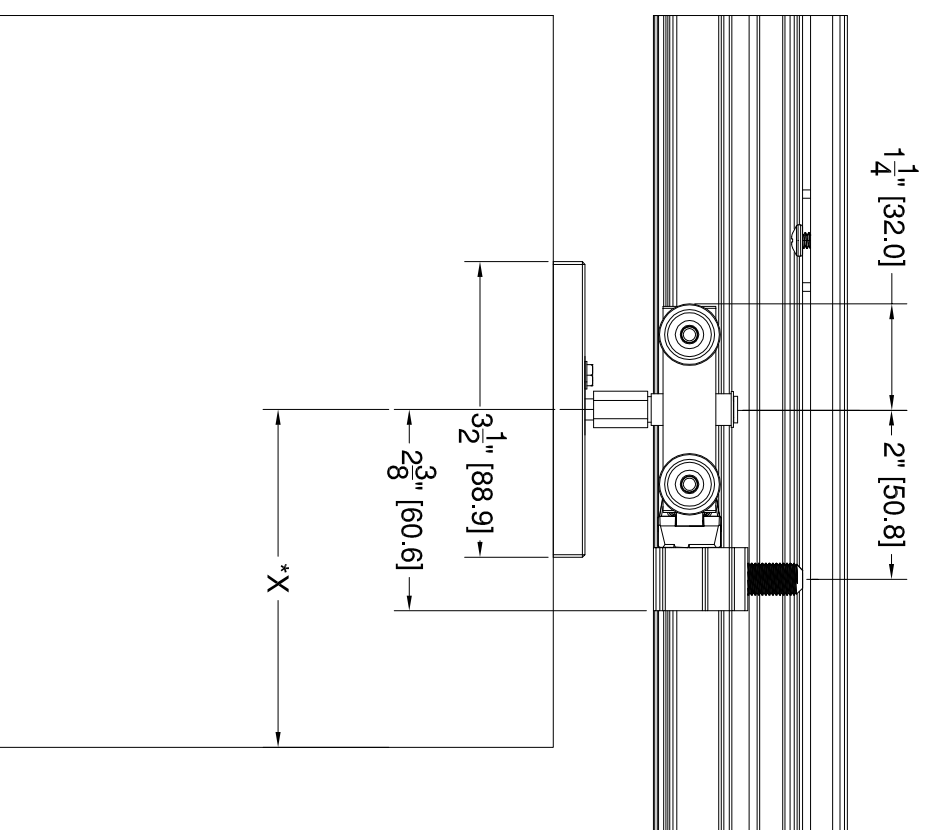

# Grant SD (wall mount, wall mount fascia)

\*X=3"[76.2mm] for use with Grant HD 5' or 7' track  
 \*X=4"[101.6mm] for use with all other Grant HD track lengths