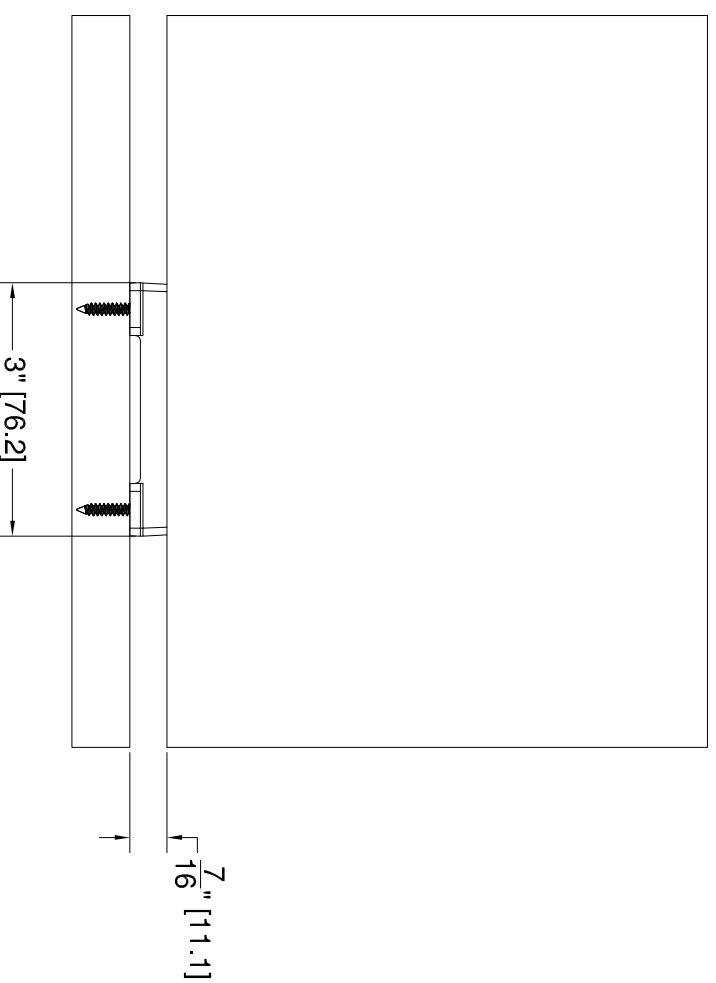

# Grant SD (wall mount, wall mount fascia)

\*X=3"[76.2mm] for use with Grant HD 5' or 7' track  
 \*X=4"[101.6mm] for use with all other Grant HD track lengths