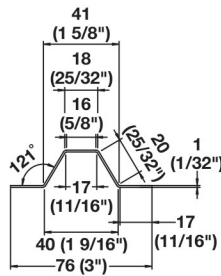

Evvara Flow Horizontal Drying Racks

→ **Standard Racks**

- > Adjustable width: 415–725 x 455 mm
(16 11/32"–28 17/32" x 17 29/32")
- > Width with mounting bracket: max. 765 mm (30 1/8")
- > Weight capacity: 40 kg (88 lb)
- > Slide travel: 450 mm (17 23/32")
- > Fully extended depth: 905 mm (35 5/8")
- > Material: Steel

Finish	Item No.
black	520.06.910
white	520.06.911

→ **Soft Close Racks**

- > Adjustable width: 415–725 x 455 mm
(16 11/32"–28 17/32" x 17 29/32")
- > Width with mounting bracket: max. 765 mm (30 1/8")
- > Weight capacity: 30 kg (66 lb)
- > Slide travel: 450 mm (17 23/32")
- > Fully extended depth: 905 mm (35 5/8")
- > Material: Steel

Finish	Item No.
black	520.06.915
white	520.06.916

→ **Horizontal Mounting Brackets, optional**

- > For face frame applications
- > Width: 20 mm (25/32")
- > Material: Steel

Finish	Item No.
black	520.06.913
white	520.06.914

Supplied With
 2 pcs./set

Dimensional data not binding. Dimensions in mm, inches are approximate. We reserve the right to alter specifications without notice.