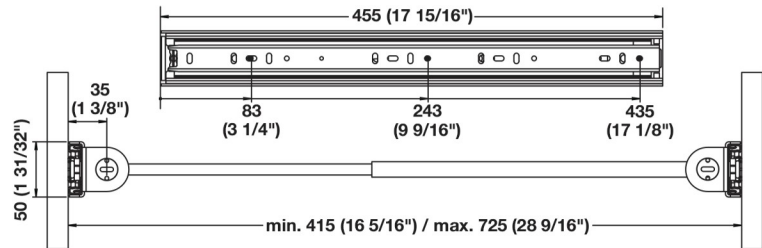

Evvara Flow Horizontal Drying Racks

→ **Standard Racks**

- > Adjustable width: 415–725 x 455 mm
(16 11/32"–28 17/32" x 17 29/32")
- > Width with mounting bracket: max. 765 mm (30 1/8")
- > Weight capacity: 40 kg (88 lb)
- > Slide travel: 450 mm (17 23/32")
- > Fully extended depth: 905 mm (35 5/8")
- > Material: Steel

Finish	Item No.
black	520.06.910
white	520.06.911

→ **Soft Close Racks**

- > Adjustable width: 415–725 x 455 mm
(16 11/32"–28 17/32" x 17 29/32")
- > Width with mounting bracket: max. 765 mm (30 1/8")
- > Weight capacity: 30 kg (66 lb)
- > Slide travel: 450 mm (17 23/32")
- > Fully extended depth: 905 mm (35 5/8")
- > Material: Steel

Finish	Item No.
black	520.06.915
white	520.06.916

→ **Horizontal Mounting Brackets, optional**

- > For face frame applications
- > Width: 20 mm (25/32")
- > Material: Steel

Finish	Item No.
black	520.06.913
white	520.06.914

Supplied With
 2 pcs./set

Dimensional data not binding. Dimensions in mm, inches are approximate. We reserve the right to alter specifications without notice.