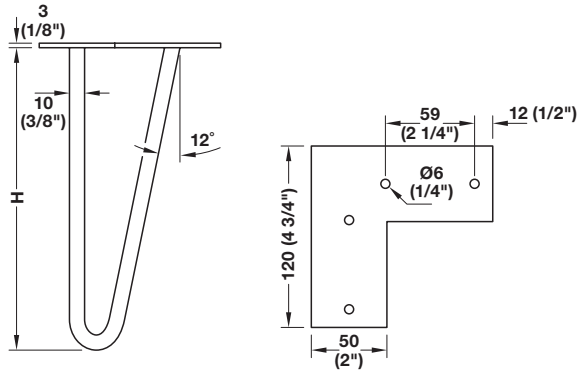

Note

Optional floor protectors are available, please order separately.