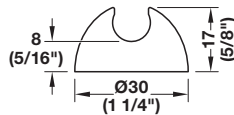

→ Floor Protectors

- > Snap onto legs
- > Material: Plastic

Color	Item No.
black	634.46.090

Supplied With

4 pcs.