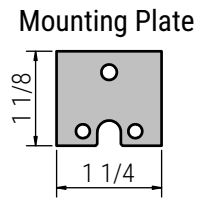

EZ-LOC-1210-08W SPECS

Weight Limit [per bracket]

Wood Stud: 60 lb

Deflection [wood stud application]

50 lb: 1/16