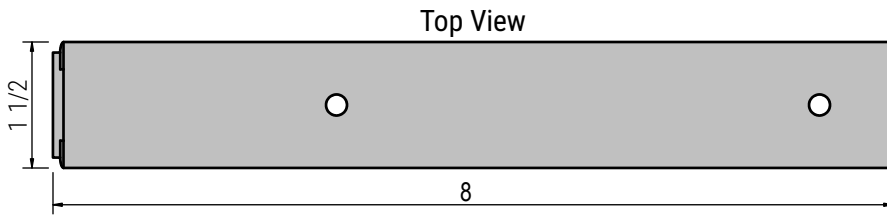

EZ-LOC-1210-08W SPECS

Weight Limit [per bracket]

Wood Stud: 60 lb

Deflection [wood stud application]

50 lb: 1/16