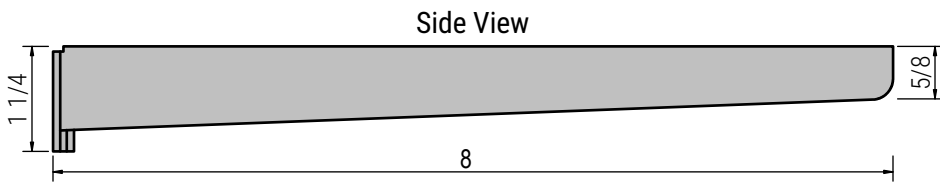

EZ-LOC-1210-08W SPECS

Weight Limit [per bracket]

Wood Stud: 60 lb

Deflection [wood stud application]

50 lb: 1/16