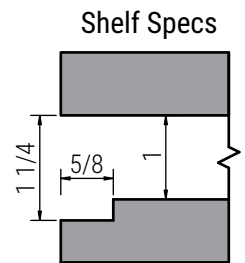

EZ-LOC-1210-08W SPECS

Weight Limit [per bracket]

Wood Stud: 60 lb

Deflection [wood stud application]

50 lb: 1/16