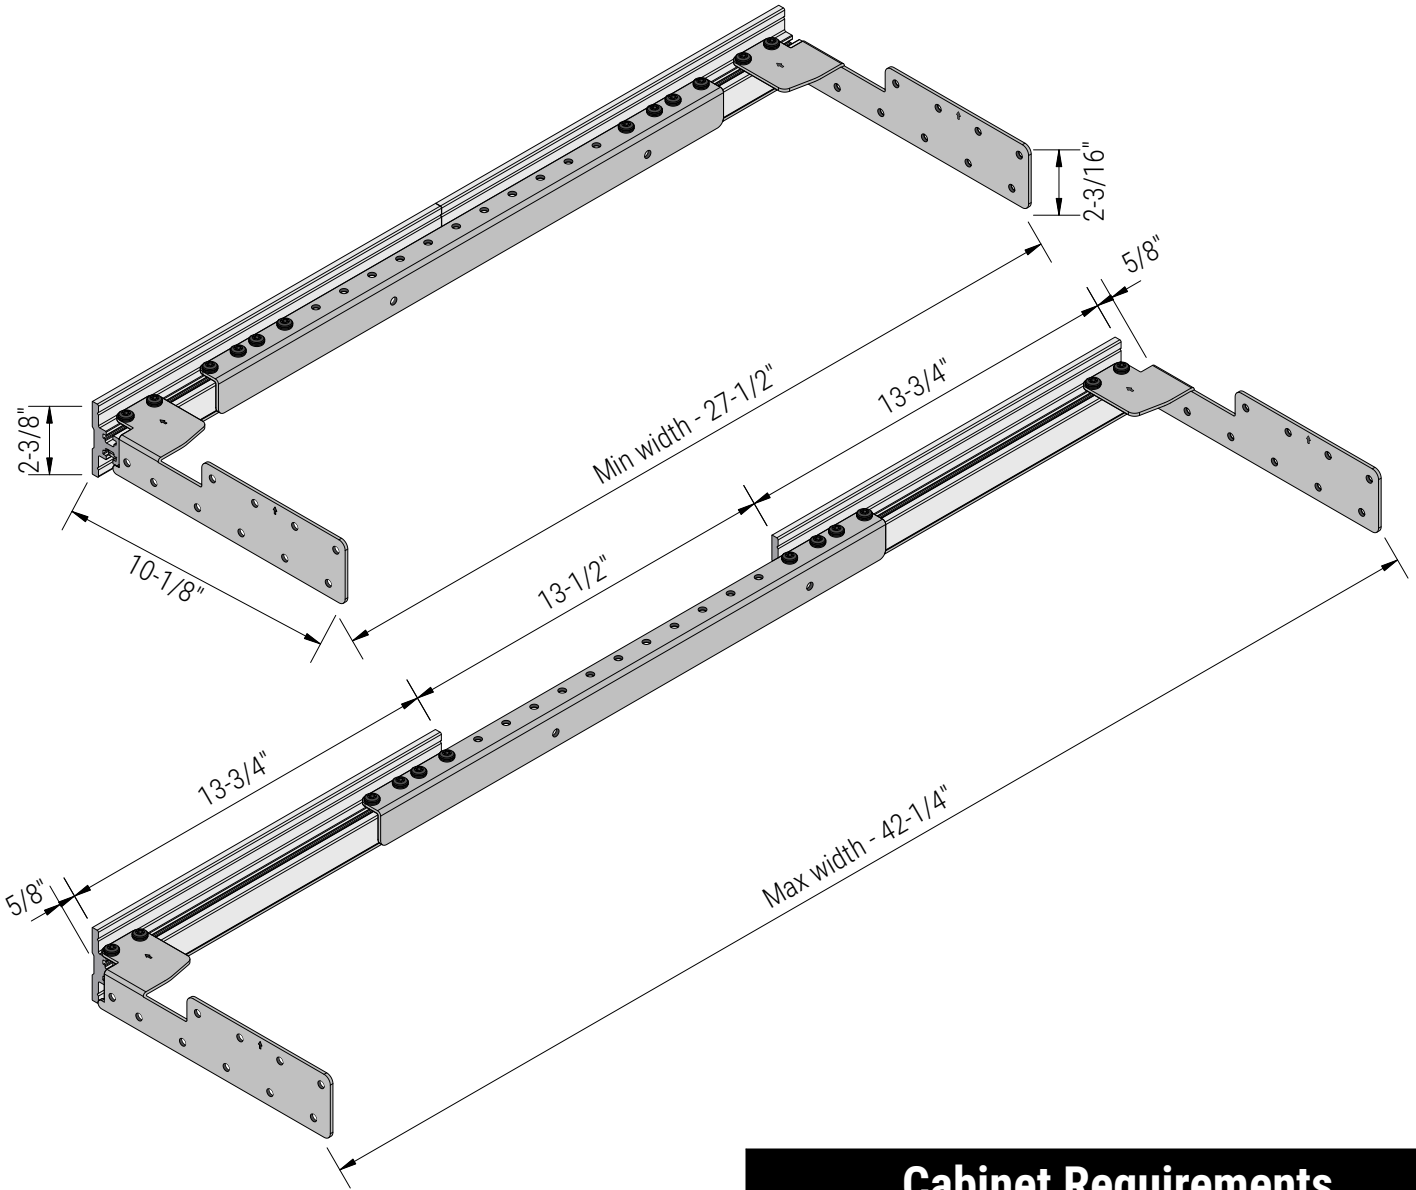

FVB-2129 Specs

Cabinet Requirements	
FVB System Dimensions	
Min overall width: 19-1/2"	Max overall width: 28"
1/2" Cabinet Sides	
Min cabinet width: 20-1/2"	Max cabinet width: 29"
3/4" Cabinet Sides	
Min cabinet width: 21"	Max cabinet width: 29-1/2"
Weight Limit	
1 Stud	2 Studs
500 lb	1000 lb

FVB-2942 Specs

Cabinet Requirements	
FVB System Dimensions	
Min overall width: 27-1/2"	Max overall width: 42-1/4"
1/2" Cabinet Sides	
Min cabinet width: 28-1/2"	Max cabinet width: 43-1/4"
3/4" Cabinet Sides	
Min cabinet width: 29"	Max cabinet width: 43-3/4"
Weight Limit	
1 Stud	2 Studs
500 lb	1000 lb