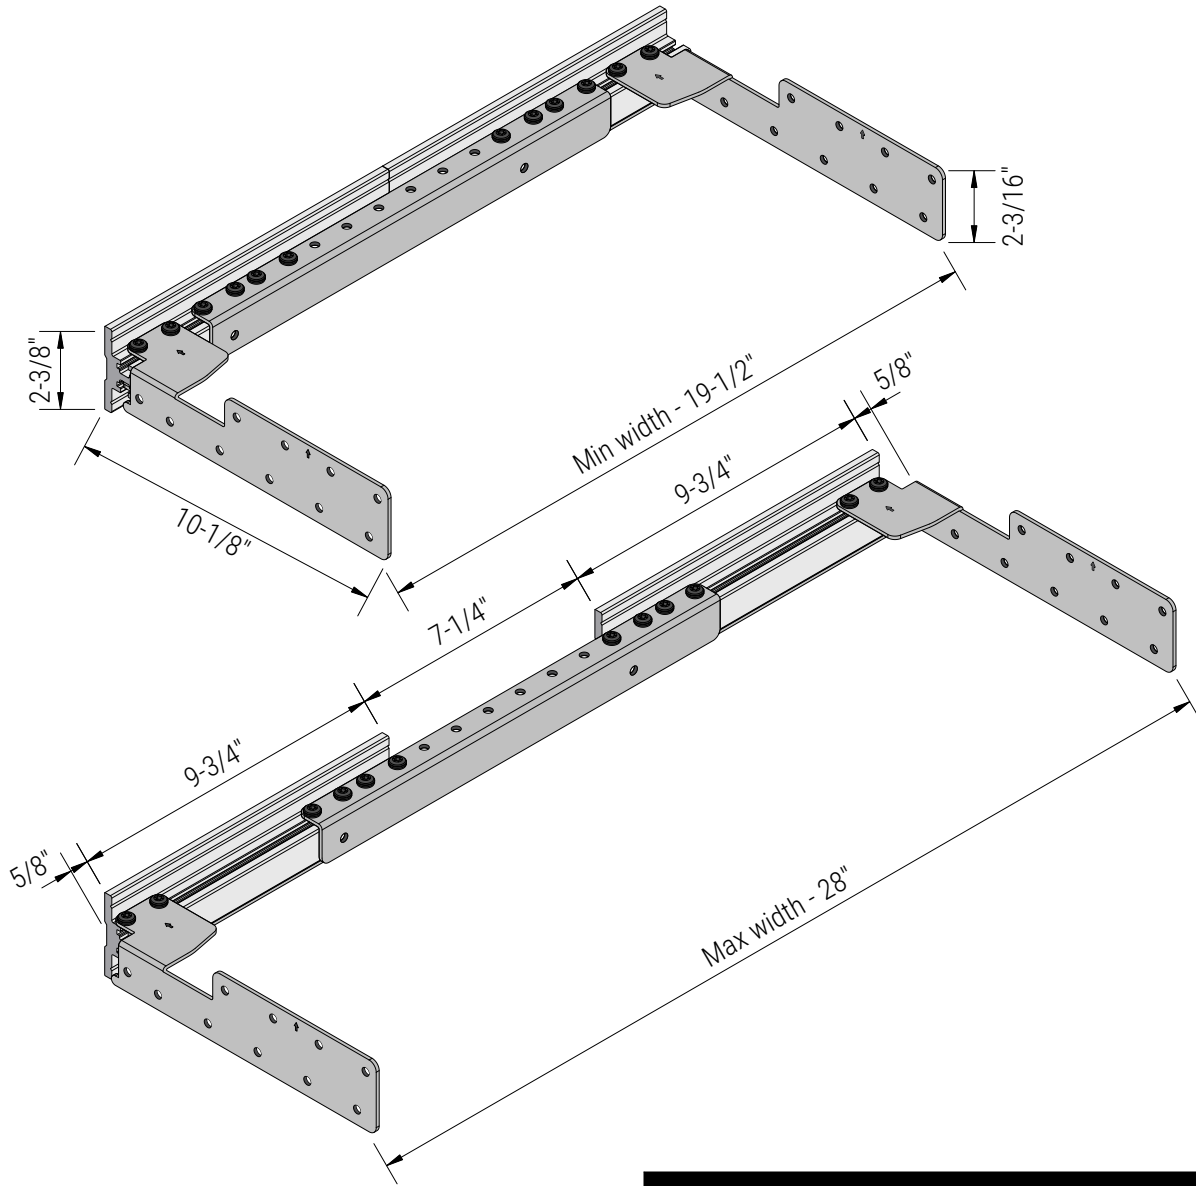

FVB-2129 Specs

Cabinet Requirements	
FVB System Dimensions	
Min overall width: 19-1/2"	Max overall width: 28"
1/2" Cabinet Sides	
Min cabinet width: 20-1/2"	Max cabinet width: 29"
3/4" Cabinet Sides	
Min cabinet width: 21"	Max cabinet width: 29-1/2"
Weight Limit	
1 Stud	2 Studs
500 lb	1000 lb

FVB-2942 Specs

Cabinet Requirements	
FVB System Dimensions	
Min overall width: 27-1/2"	Max overall width: 42-1/4"
1/2" Cabinet Sides	
Min cabinet width: 28-1/2"	Max cabinet width: 43-1/4"
3/4" Cabinet Sides	
Min cabinet width: 29"	Max cabinet width: 43-3/4"
Weight Limit	
1 Stud	2 Studs
500 lb	1000 lb