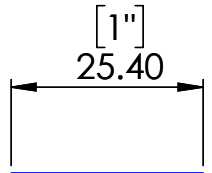

BOM Table

ITEM NO.	PART NUMBER	DESCRIPTION	QTY.
1	PLD160RT-I	INSIDE TRIM	1
5	PLD160RT-O	OUTSIDE TRIM	1
6	PLOVSCR45	M4 MACHINE SCREW	2

Linnea[®]

www.linnea-home.com Toll Free 800-219-2366 Ph 770-559-9035

PLD160R-PA

PLD160RT-I
PLD160RT-O
TEMPLATE

MEASUREMENTS ARE IN INCHES AND MILLIMETERES
INCHES ARE SHOWN IN []

PRINT THIS PAGE AT 100% SCALE