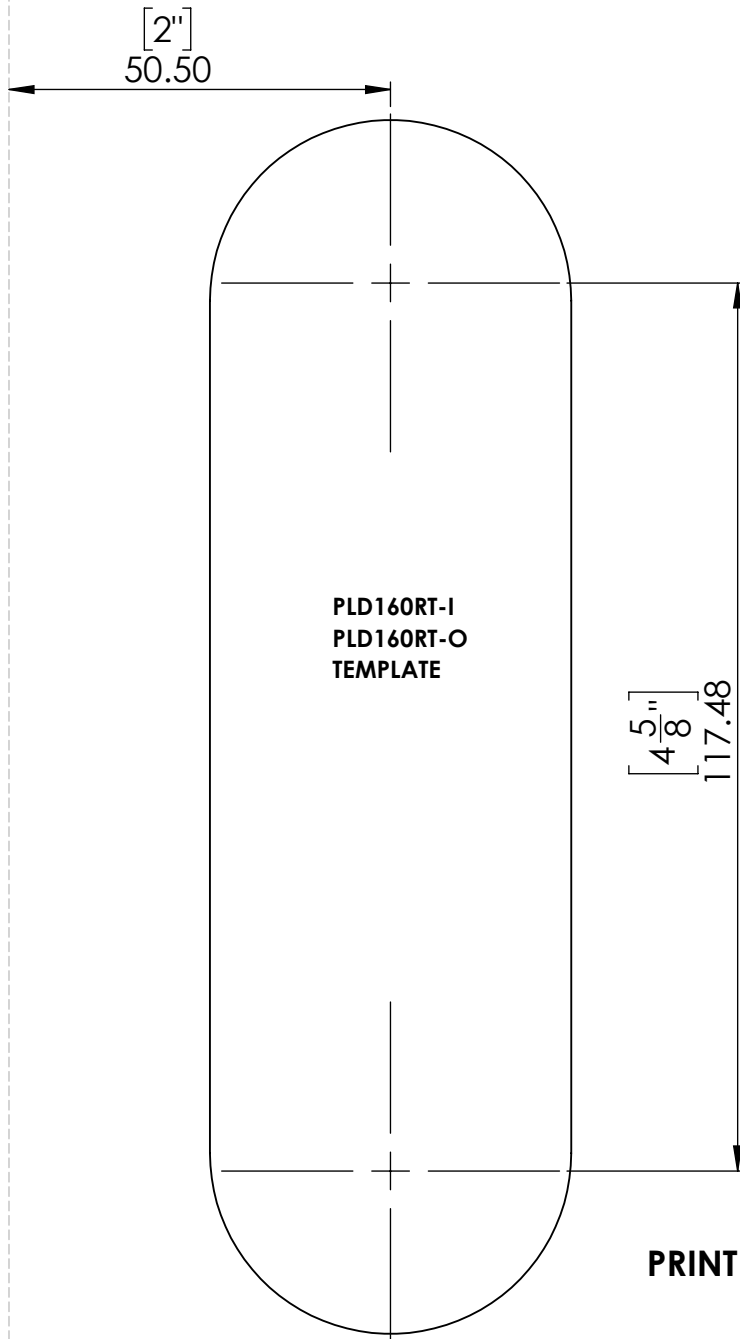

BOM Table

ITEM NO.	PART NUMBER	DESCRIPTION	QTY.
1	PLD160RT-I	INSIDE TRIM	1
5	PLD160RT-O	OUTSIDE TRIM	1
6	PLOVSCR45	M4 MACHINE SCREW	2

Linnea[®]

www.linnea-home.com Toll Free 800-219-2366 Ph 770-559-9035

PLD160R-PA

PLD160RT-I
PLD160RT-O
TEMPLATE

MEASUREMENTS ARE IN INCHES AND MILLIMETERES
INCHES ARE SHOWN IN []

PRINT THIS PAGE AT 100% SCALE