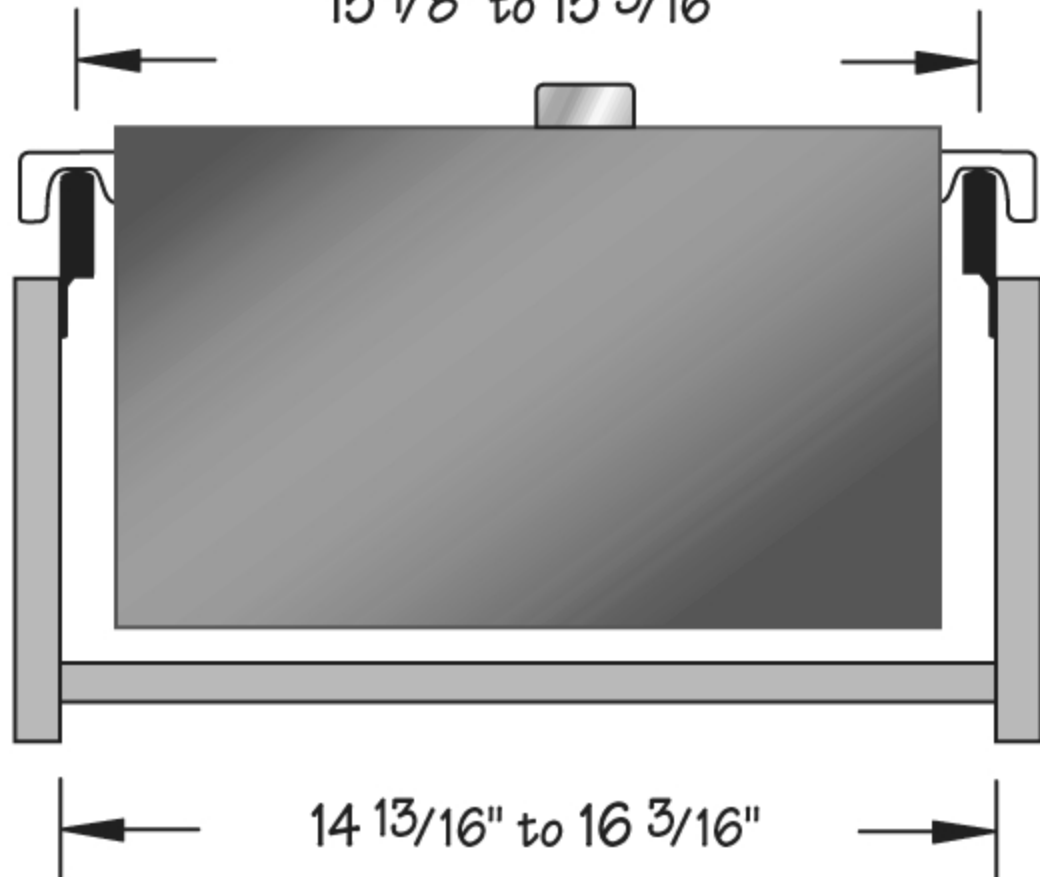

15 1/8" to 15 3/16"

PROFILE HEIGHT

3/4"

RECOMMENDED
INSIDE DRAWER
HEIGHT

8 3/4"

FILE FRAME SYSTEM CAN PROVIDE
PERFECT LEGAL FILING WITHIN
THESE DIMENSIONS