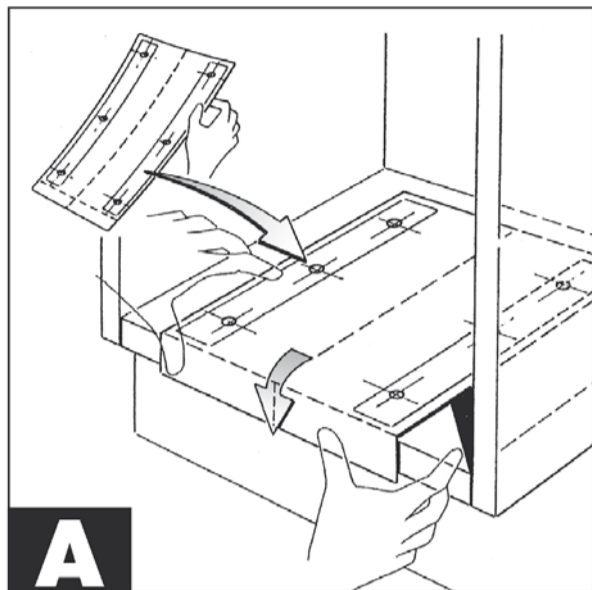

214

COMPAGNUCCI
HIGH TECH

REV-A-SHELF[®]

12400 Earl Jones Way, Louisville, KY 40299
rev-a-shelf.com - Customer Service: 800-626-1126

270

223

35