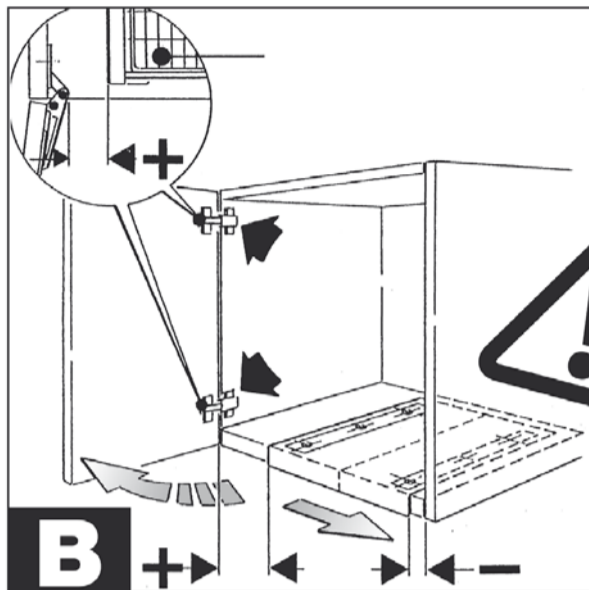

214

COMPAGNUCCI
HIGH TECH

REV-A-SHELF[®]

12400 Earl Jones Way, Louisville, KY 40299
rev-a-shelf.com - Customer Service: 800-626-1126

270

223

35