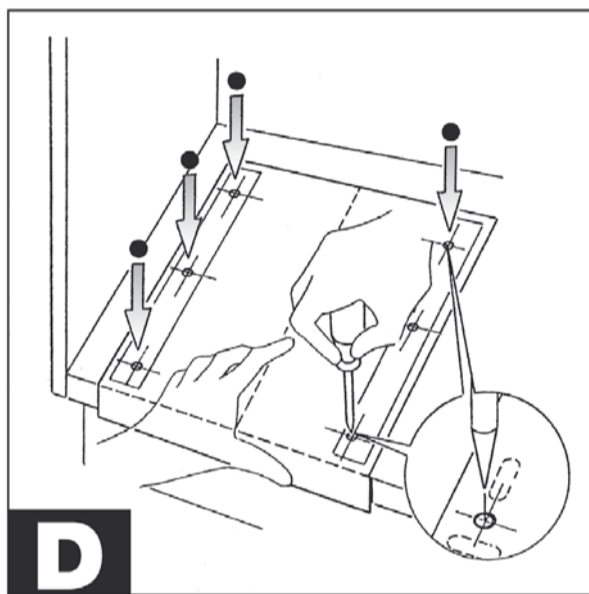

214

COMPAGNUCCI
HIGH TECH

REV-A-SHELF[®]

12400 Earl Jones Way, Louisville, KY 40299
rev-a-shelf.com - Customer Service: 800-626-1126

270

223

35