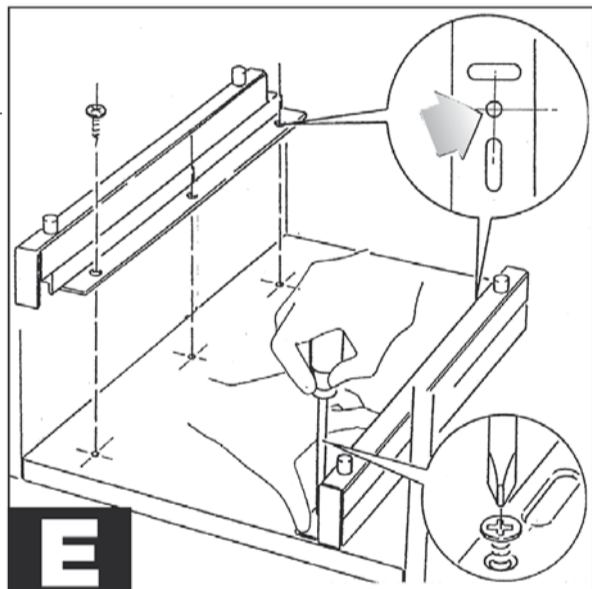

214

COMPAGNUCCI
HIGH TECH

REV-A-SHELF[®]

12400 Earl Jones Way, Louisville, KY 40299
rev-a-shelf.com - Customer Service: 800-626-1126

270

223

35