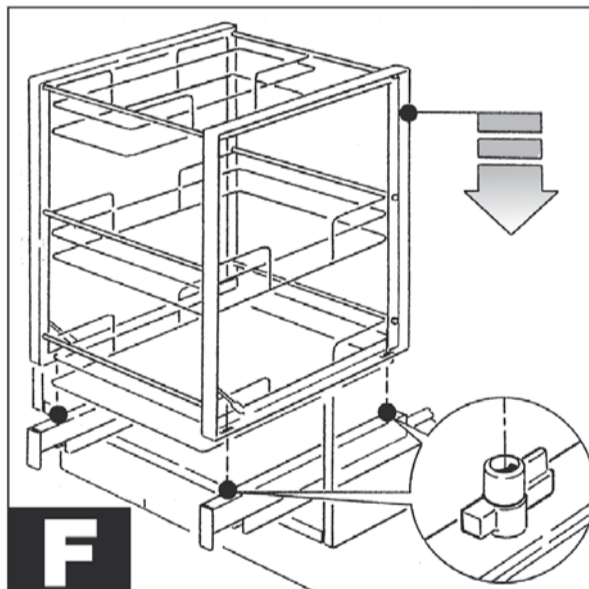

214

COMPAGNUCCI
HIGH TECH

REV-A-SHELF[®]

12400 Earl Jones Way, Louisville, KY 40299
rev-a-shelf.com - Customer Service: 800-626-1126

270

223

35