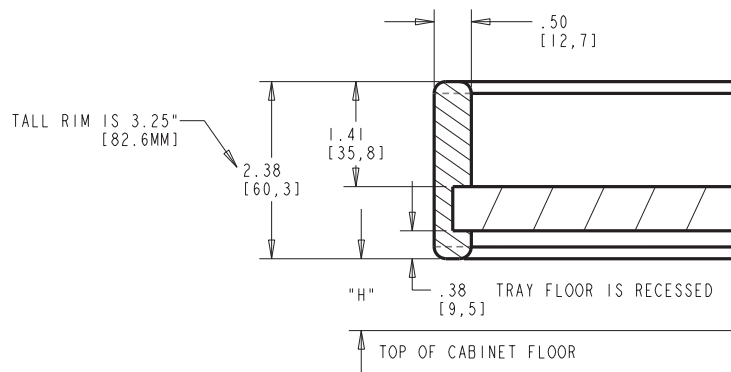

KIDNEY SHAPED SHELF BULK

PRODUCT #s	DESCRIPTION	PRODUCT DIMENSIONS	FINISH	SET PER CARTON	WEIGHT PER CARTON	SUGGESTED LIST PRICE
Lazy Daisy Natural Wood Kidney with Aluminum Bearing						Bulk Pack
LD-4NW-401-28BS-8	28" LD Natural Wood Kidney Tray w/Alum Bearing			8	80 lbs.	\$110.20
LD-4NW-401-32BS-8	32" LD Natural Wood Kidney Tray w/Alum Bearing			8	96 lbs.	\$142.70
Lazy Daisy Natural Wood Tall Kidney with Aluminum Bearing						Bulk Pack
LD-4NW-401-28TBS-6	28" LD Natural Wood Kidney Tall Rim Tray w/Alum Bearing			6	80 lbs.	\$157.20
LD-4NW-401-32TBS-6	32" LD Natural Wood Kidney Tall Rim Tray w/Alum Bearing			6	84 lbs.	\$181.85
Lazy Daisy Natural Wood Kidney Trays Only						Bulk Pack
LD-4NW-441-18-8	18" LD Natural Wood Drilled Kidney Tray			8	42 lbs.	\$51.90
LD-4NW-441-28-8	28" LD Natural Wood Drilled Kidney Tray			8	70 lbs.	\$83.80
LD-4NW-441-32-8	32" LD Natural Wood Drilled Kidney Tray			8	86 lbs.	\$106.00
Lazy Daisy Natural Wood Tall Kidney Trays Only						Bulk Pack
LD-4NW-441-28T-6	28" LD Natural Wood Drilled Kidney Tall Rim Tray 6 Per			6	70 lbs.	\$116.45
LD-4NW-441-32T-6	32" LD Natural Wood Drilled Kidney Tall Rim Tray 6 Per			6	74 lbs.	\$141.10

KIDNEY SPECIFICATIONS

SHELF	MATERIAL	SERIES	A	B	C	D	SHAFT SYSTEM
24" KIDNEY	WOOD	LD-4NW	1 7/8"	2 1/2"	11 1/2"	18"	1" IND.
28" KIDNEY	WOOD	LD-4NW	3"	4 1/4"	18 1/8"	27 3/4"	1" IND.
32" KIDNEY	WOOD	LD-4NW	4"	5 3/4"	21 5/8"	31 3/4"	1" IND.

DEP.=DEPENDENT ROTATING SYSTEM IND.=INDEPENDENT ROTATING SYSTEM

LIP SPECIFICATIONS

NATURAL WOOD SHELVES

HARDWARE	TRAY SHAPE	"H"
ALUMINUM BEARING	FC, KIDNEY, AND D-SHAPE	.96" [24.5MM]
TELESCOPIC POST	FULL CIRCLE	.87" [22.2MM]
TELESCOPIC POST	KIDNEY AND D-SHAPE	.97" [23.5MM]
TELESCOPIC POST	PIE CUT	1.75" [44.5MM]