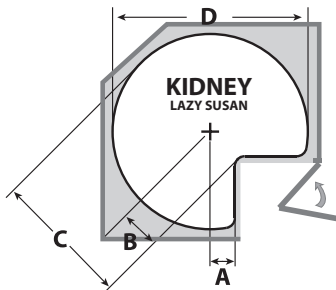

KIDNEY SHAPED SHELF BULK

PRODUCT #s	DESCRIPTION	PRODUCT DIMENSIONS	FINISH	SET PER CARTON	WEIGHT PER CARTON	SUGGESTED LIST PRICE
Lazy Daisy Natural Wood Kidney with Aluminum Bearing						Bulk Pack
LD-4NW-401-28BS-8	28" LD Natural Wood Kidney Tray w/Alum Bearing			8	80 lbs.	$110.20
LD-4NW-401-32BS-8	32" LD Natural Wood Kidney Tray w/Alum Bearing			8	96 lbs.	$142.70
Lazy Daisy Natural Wood Tall Kidney with Aluminum Bearing						Bulk Pack
LD-4NW-401-28TBS-6	28" LD Natural Wood Kidney Tall Rim Tray w/Alum Bearing			6	80 lbs.	$157.20
LD-4NW-401-32TBS-6	32" LD Natural Wood Kidney Tall Rim Tray w/Alum Bearing			6	84 lbs.	$181.85
Lazy Daisy Natural Wood Kidney Trays Only						Bulk Pack
LD-4NW-441-18-8	18" LD Natural Wood Drilled Kidney Tray			8	42 lbs.	$51.90
LD-4NW-441-28-8	28" LD Natural Wood Drilled Kidney Tray			8	70 lbs.	$83.80
LD-4NW-441-32-8	32" LD Natural Wood Drilled Kidney Tray			8	86 lbs.	$106.00
Lazy Daisy Natural Wood Tall Kidney Trays Only						Bulk Pack
LD-4NW-441-28T-6	28" LD Natural Wood Drilled Kidney Tall Rim Tray 6 Per			6	70 lbs.	$116.45
LD-4NW-441-32T-6	32" LD Natural Wood Drilled Kidney Tall Rim Tray 6 Per			6	74 lbs.	$141.10

KIDNEY SPECIFICATIONS

SHELF	MATERIAL	SERIES	A	B	C	D	SHAFT SYSTEM
24" KIDNEY	WOOD	LD-4NW	1 7/8"	2 1/2"	11 1/2"	18"	1" IND.
28" KIDNEY	WOOD	LD-4NW	3"	4 1/4"	18 1/8"	27 3/4"	1" IND.
32" KIDNEY	WOOD	LD-4NW	4"	5 3/4"	21 5/8"	31 3/4"	1" IND.

DEP.=DEPENDENT ROTATING SYSTEM IND.=INDEPENDENT ROTATING SYSTEM