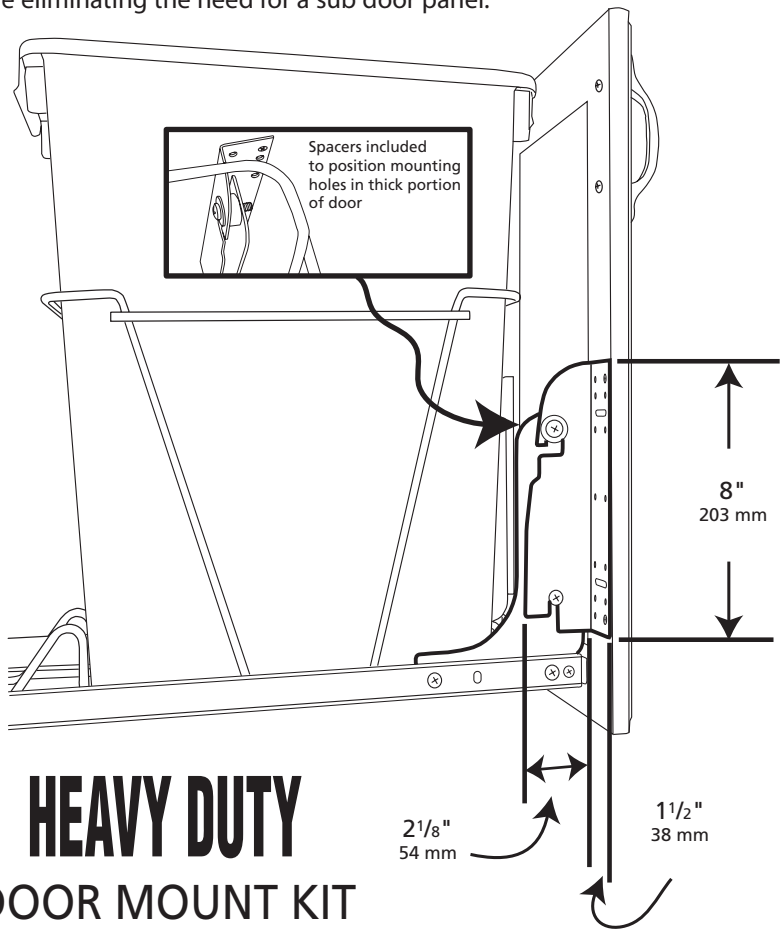

RV DM KIT

DOOR MOUNT KIT

All RV Series Waste Containers and HPRV/HRV Hampers can be attached to the cabinet door for an easy one step process with the Heavy-Duty Door Mount Kit. This system is considered the best in the industry with a six-way adjustable door-mounting bracket for easy installation and simple job site adjustments. The RV DM KIT includes a complete set of brackets, fasteners and spacers for installation on any door style eliminating the need for a sub door panel.

Feature: RV DM Brackets can be adapted to any door application without need for sub-door.

HEAVY DUTY DOOR MOUNT KIT

Patent No. 6,390,576

DOOR MOUNTS NOW AVAILABLE IN SILVER

WASTE CONTAINERS

PRODUCT #'s	DESCRIPTION	FINISH	SET PER CARTON	WEIGHT PER CARTON	SUGGESTED LIST PRICE
Door Mount Kit and Euro Adapters			Individual Pack		
RV DM KIT	Heavy Duty Door Mount Kit	White	1	2 lbs.	\$31.45
RV DM17 KIT	Heavy Duty Door Mount Kit (Includes Euro Adapter Kit)	Silver Epoxy	1	2 lbs.	\$31.75
RV-EURO ADAPTOR KIT-52	Euro Slide Adapter Kit for RV-814PB, VL-9PB		1	1 lbs.	NO CHARGE

CONTAINS:

(2) Product Members, (1) set—Door Brackets (1 left & 1 right), (2) 1/4" x 1/2" Bolts, (2) 1/4" x 1/2" Bolts w/washers, (4) #10 x 1/2" truss head screws, (4) nylock nuts. Spacer Kit: (2) 1/4" x 1" Bolts, (2) 1/4" x 1" Bolts with washers, (2) 3/8" Spacers.