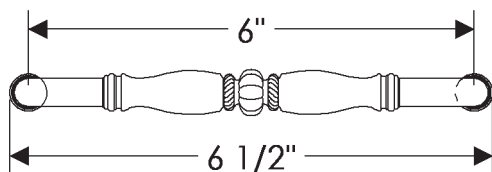

ROCKY MOUNTAIN®

H A R D W A R E

CK060
4"

CK070
6"

Ellis Cabinet Pulls