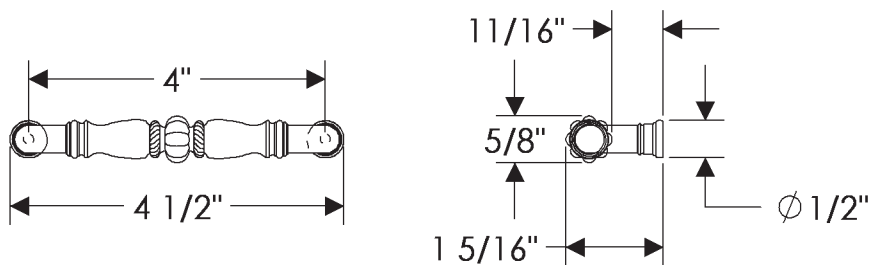

ROCKY MOUNTAIN®

H A R D W A R E

CK060
4"

CK070
6"

Ellis Cabinet Pulls