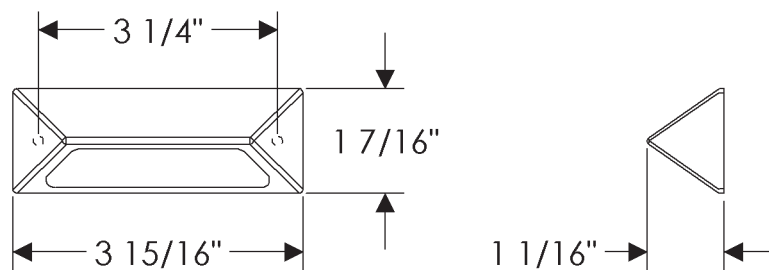

## Ted Boerner Collection

CK20310  
Empire Bin Cabinet Pull  
3 1/4"